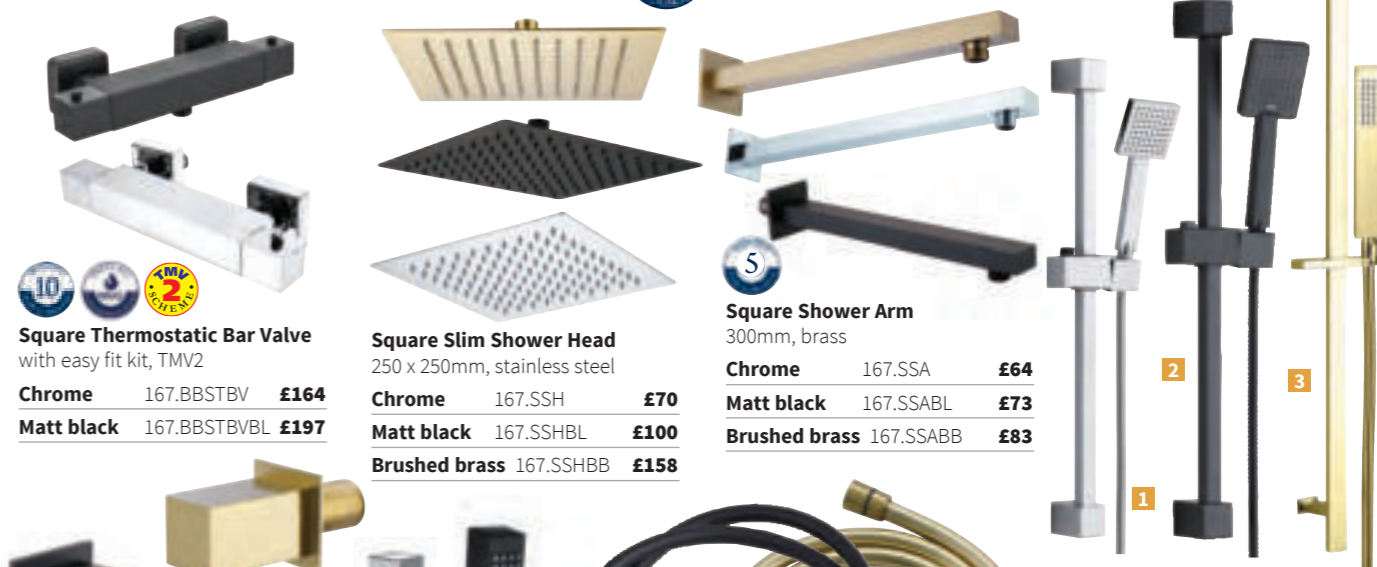

**Bedgebury Shower Accessories**

**Square Thermostatic Bar Valve**  
with easy fit kit, TMV2

Chrome	167.BBSTBV	£164
Matt black	167.BBSTBVBL	£197

**Square Slim Shower Head**  
250 x 250mm, stainless steel