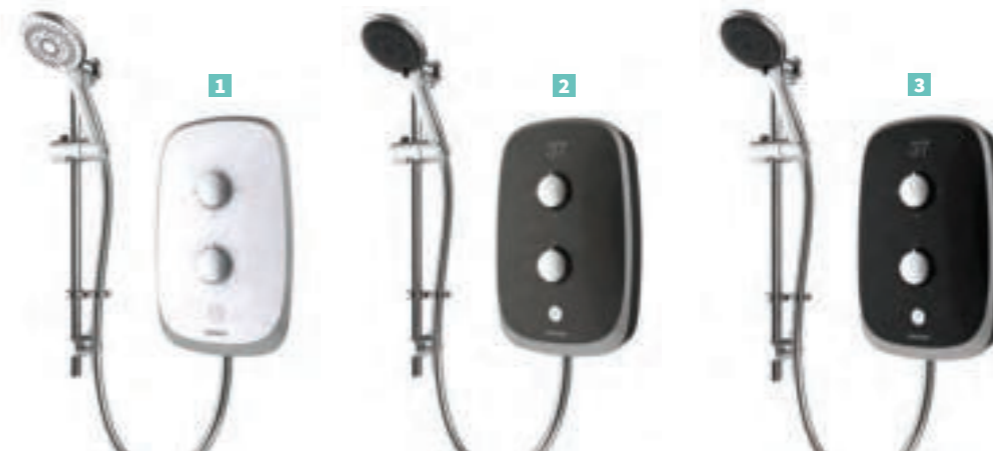

£ Special order item

For Aqualisa brassware see page 434

All retail prices include VAT

**eVOLVE** – electric

C

- Digital temperature display and control dial ■ Satin silver trim ■ Illuminated push power button and Low water pressure indicator ■ 3 power settings
- Stainless steel hose ■ Universal multi-fit ■ 8 water & electric entry points ■ 105mm Flow Handset with 3 spray settings, rub clean nozzles and a push button slider ■ Over temperature protection and phased shut down safety features ■ Retrofitable