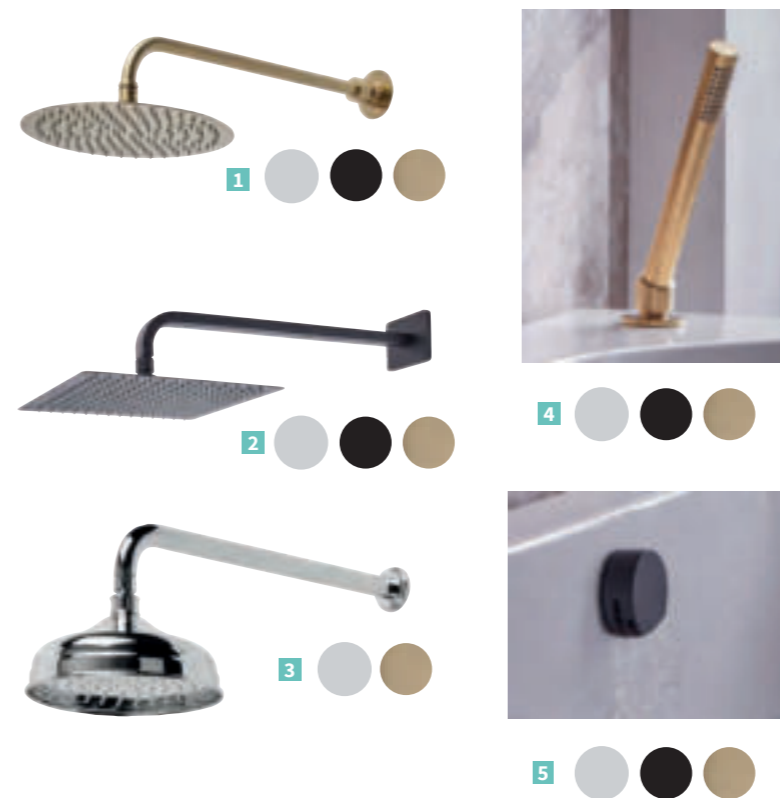

### Round Shower Kit

- 110mm 3 function push button control shower handset
- Riser rail can be cut to length to suit installation
- Includes easy fix brass elbow
- 1.5m easy clean smooth shower hose

Chrome 06.SVKIT27 **£190**  
 Black 06.SVKIT28 **£200**  
 Brushed Brass 06.SVKIT29 **£230**