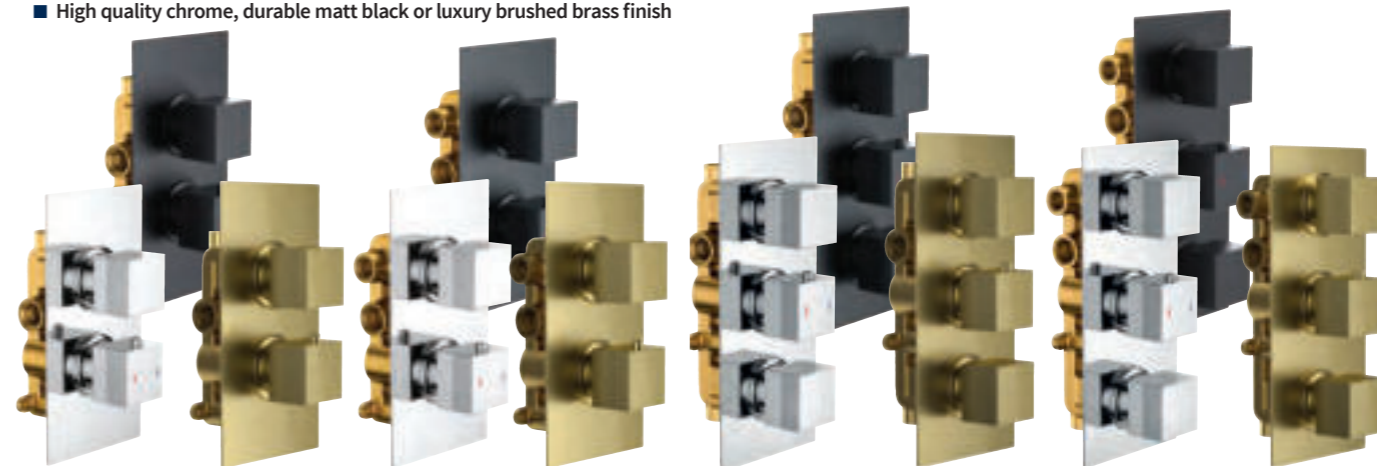

Single Outlet, Two Controls Concealed Thermostatic Valve stainless steel wall plate with square zinc alloy handles	Double Outlet, Two Controls Concealed Thermostatic Valve stainless steel wall plate with square zinc alloy handles	Double Outlet, Three Controls Concealed Thermostatic Valve stainless steel wall plate with square zinc alloy handles	Triple Outlet, Three Controls Concealed Thermostatic Valve stainless steel wall plate with square zinc alloy handles
Chrome 167.BB1TSV £246	Chrome 167.BB2TSV £279	Chrome 167.BB3TSV £342	Chrome 167.BB33TSV £342
Matt black 167.BB1TSVBL £284	Matt black 167.BB2TSVBL £321	Matt black 167.BB3TSVBL £393	Matt black 167.BB33TSVBL £393
Brushed brass 167.BB1TSVBB £318	Brushed brass 167.BB2TSVBB £359	Brushed brass 167.BB3TSVBB £416	Brushed brass 167.BB33TSVBB £441