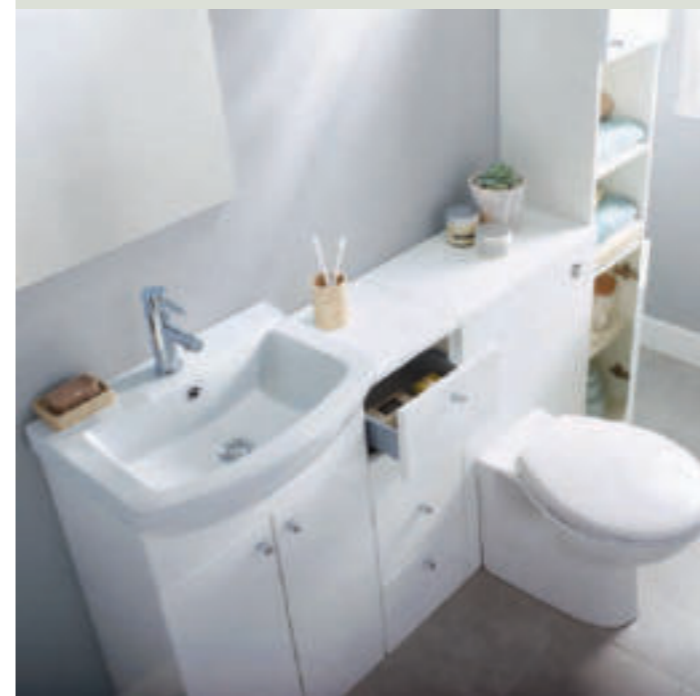

Carmen - matt white or matt dark grey

B/D

Carmen is a nostalgic design based around a Roca design classic of the 1940's and launched to celebrate the centenary of the Roca group founded in 1917. Comprising of WC's and basins, furniture, brassware and accessories. All of these elements combined give a real look and feel of nostalgia. Furniture Features: ■ Hitech hinges ■ Marble countertops for 1300mm - venato white or black marquina ■ Double wall front and sides ■ Push to open doors and drawers ■ Self close drawers

Matt White	120.CAB13WS	£2,217
Matt Dark Grey	120.CAB13AS	£2,217

1 Venato White	120.CACTV	£617
2 Black Marquina	120.CACTM	£617

Matt White	120.XXCACUWS	£1,386

Matt Dark Grey	120.XXCACUAS	£1,386

Matt White	120.CAB8WS	£1,330
Matt Dark Grey	120.CAB8AS	£1,330

Carmen Basin 800mm 1TH	120.CABA81	£584
Carmen Basin 800mm 3TH	120.CABA83	£584

EU to UK Adapter (required)	120.EUUK	£7

Carmen Basin 800mm 1 or 3TH		
1TH	120.CABA81	£584
3TH	120.CABA83	£584

In-Countertop Basin 600mm 1 or 3TH		
1TH	120.CABA61	£430
3TH	120.CABA63	£430

ikoma Furniture - white. (bodega grey, pearl gret matt, dove grey gloss and charcoal gloss available by special order £) D

Concealed Cistern
116.INTRA **£104**

Soft Close Seat
134.SCS **£51**

All retail prices include VAT

Measurements
W x D x H

£ Special
order item

£ Special
order item

For Carmen accessories
see page 220

For Carmen sanitaryware
see page 41

For Carmen brassware,
see page 433

All retail prices
include VAT