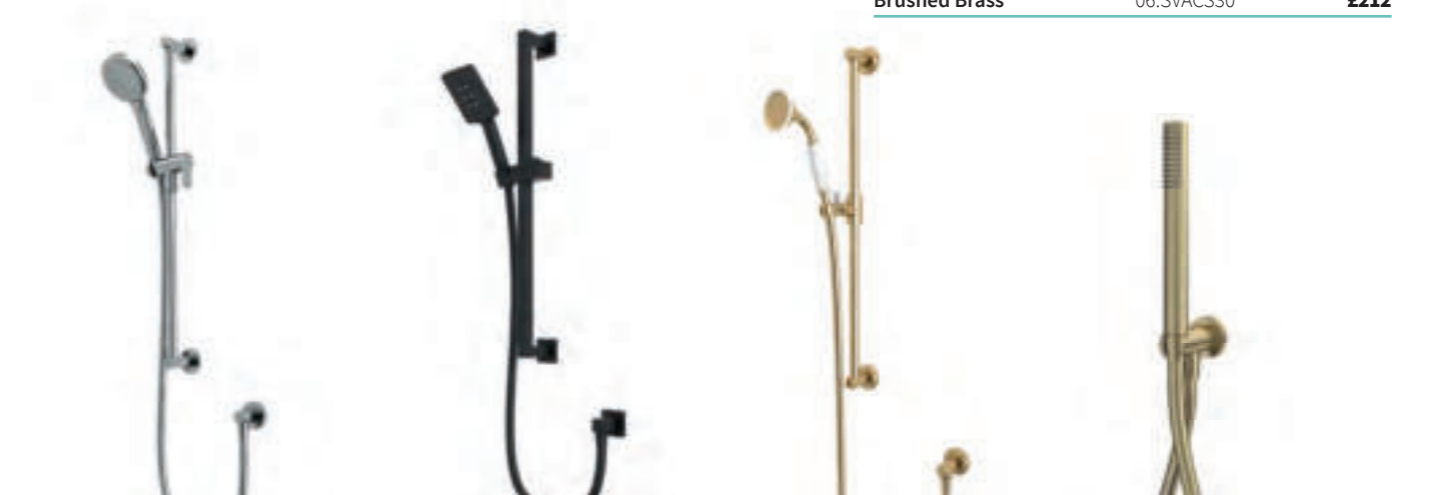

Round Shower Kit

- 110mm 3 function push button control shower handset
- Riser rail can be cut to length to suit installation
- Includes easy fix brass elbow
- 1.5m easy clean smooth shower hose

Chrome 06.SVKIT27 **£190**
Black 06.SVKIT28 **£200**
Brushed Brass 06.SVKIT29 **£230**

Square Shower Kit

- 85mm x 120mm 3 function shower handset
- 710mm long riser rail
- Includes easy fix brass elbow
- 1.5m easy clean smooth shower hose

Chrome 06.SVKIT30 **£180**
Black 06.SVKIT31 **£200**
Brushed Brass 06.SVKIT32 **£270**

Traditional Shower Kit

- 70mm single function shower handset
- Riser rail can be cut to length to suit installation
- Includes easy fix brass elbow
- 1.5m shower hose

Chrome 06.SVKIT33 **£230**
Brushed Brass 06.SVKIT34 **£275**

Round Handset With Elbow Outlet & Hose

- Brass material single function shower handset
- Includes easy fix brass elbow
- 1.5m easy clean smooth shower hose

Chrome 06.SVACS19 **£120**
Black 06.SVACS41 **£130**
Brushed Brass 06.SVACS42 **£160**

All retail prices include VAT

For Tavistock brassware, see pages 420 - 425