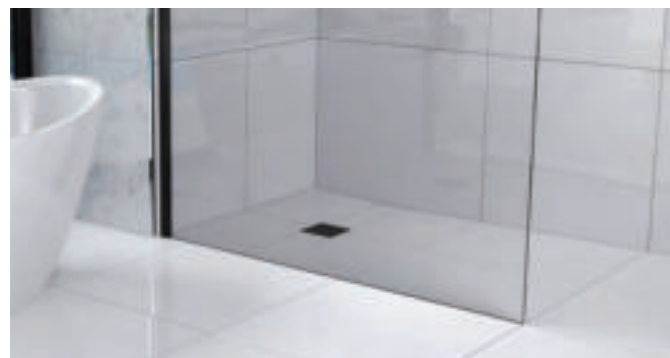

\* Decks should be fully supported by creating a false floor between joists

\*\* Terms and conditions apply

**Aqua4ma Evolution End Waste Shower Deck:**

Measuring 1340 x 1000mm the Aqua4ma Evolution End Waste Shower Deck can be easily trimmed from either (or both) sides or from either end that meets a wall.