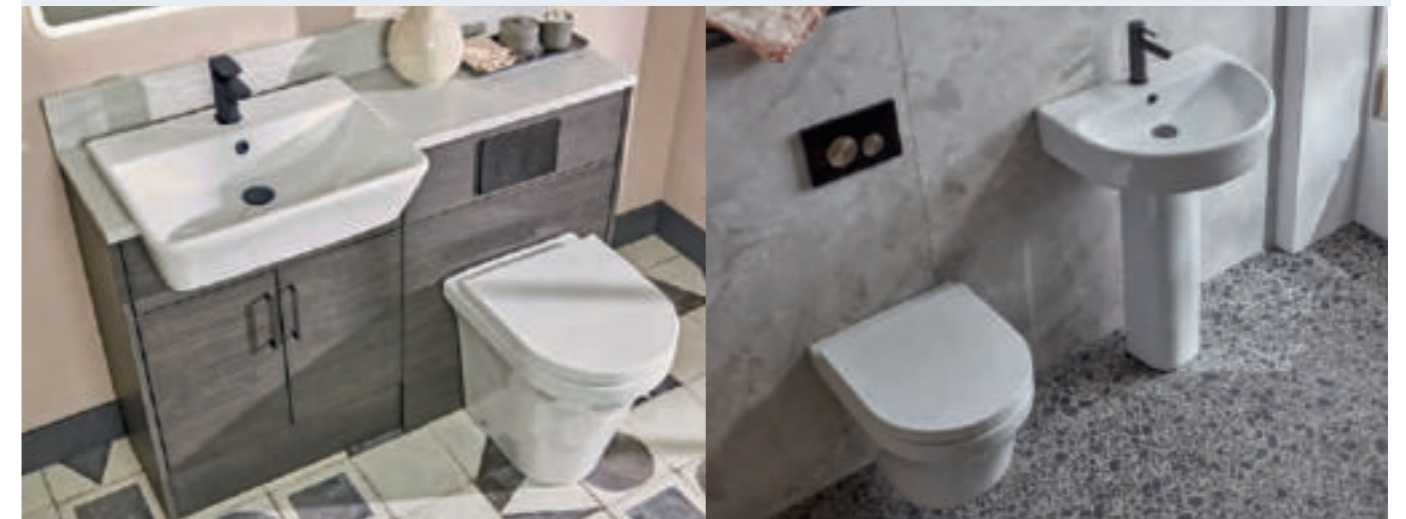

Aerial - Rimless

B

20 YEAR GUARANTEE BASINS & WCs
5 YEAR GUARANTEE WC SEATS
5 YEAR GUARANTEE CISTERN FITTINGS

1 Comfort Height Fully Enclosed Close Coupled Pan 620mm projection	06.PCF650S	£432
2 Comfort Height Open Back Close Coupled Pan 620mm projection	06.PC650S	£404
3 Close Coupled Cistern 6/4L	06.C650S	£174
4 Comfort Height Back To Wall Pan 505mm projection	06.BTWC650S	£361
5 Comfort Height Wall Hung Pan 495mm projection	06.WH650S	£375
6 Soft Close Seat	06.TS650S	£95
7 Round 550mm Basin	06.DC14054	£209
8 Pedestal (For use with 550 Basin)	06.DC14056	£70
9 Semi Pedestal (For use with 550 Basin)	06.DC14057	£70

10 Standard Depth Semi-Countertop Basin 1TH
560w x 155h x 430dmm
Min furniture depth 290mm
Basin 06.DC14002 **£239**

11 Slim Depth Semi-Countertop Basin 1TH
560w x 155h x 355dmm
Min furniture depth 218mm
Basin 06.DC14003 **£218**

12 Round Semi-Countertop Basin 1TH
550w x 155h x 435dmm
Min furniture depth 300mm
Basin 06.DC14055 **£269**

Optional Flush Button Upgrades
For use with Aerial cisterns
Black 06.TR9027 **£24**
Brass 06.TR9038 **£30**

13 Upgrade To A Close Coupled Contactless Sensor Flush
Replace the cistern code with the code below for a contactless flush close coupled WC
06.C650SSEN **£287**

14 Optional Hinge Upgrade
For Seat TS650S
Black 06.DC4019 **£23**
Brass 06.DC4012 **£40**