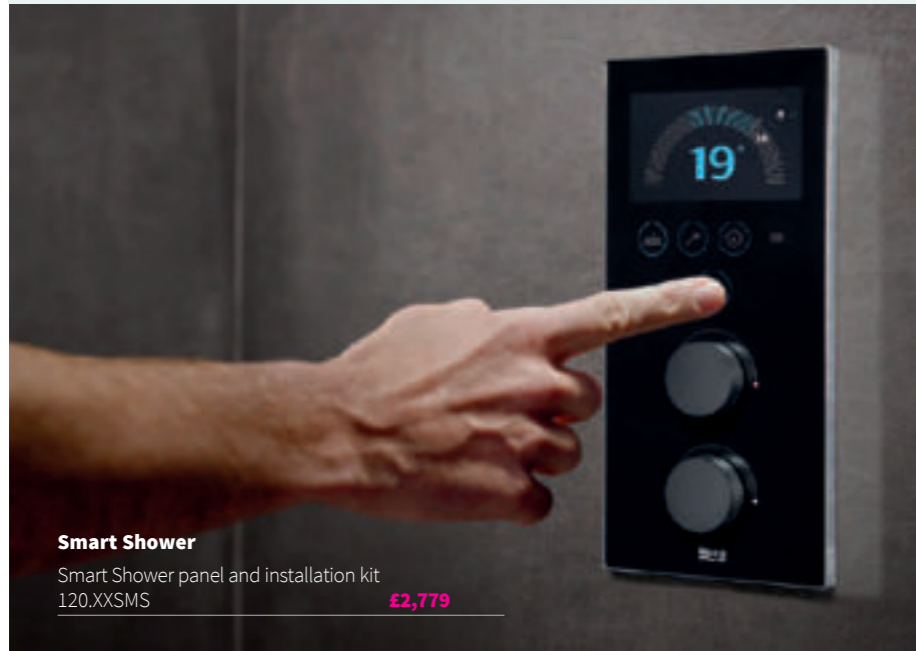

Band B

Smart Shower

Z/B/D

Smart Shower

Smart Shower panel and installation kit
120.XXSMS

£2,779