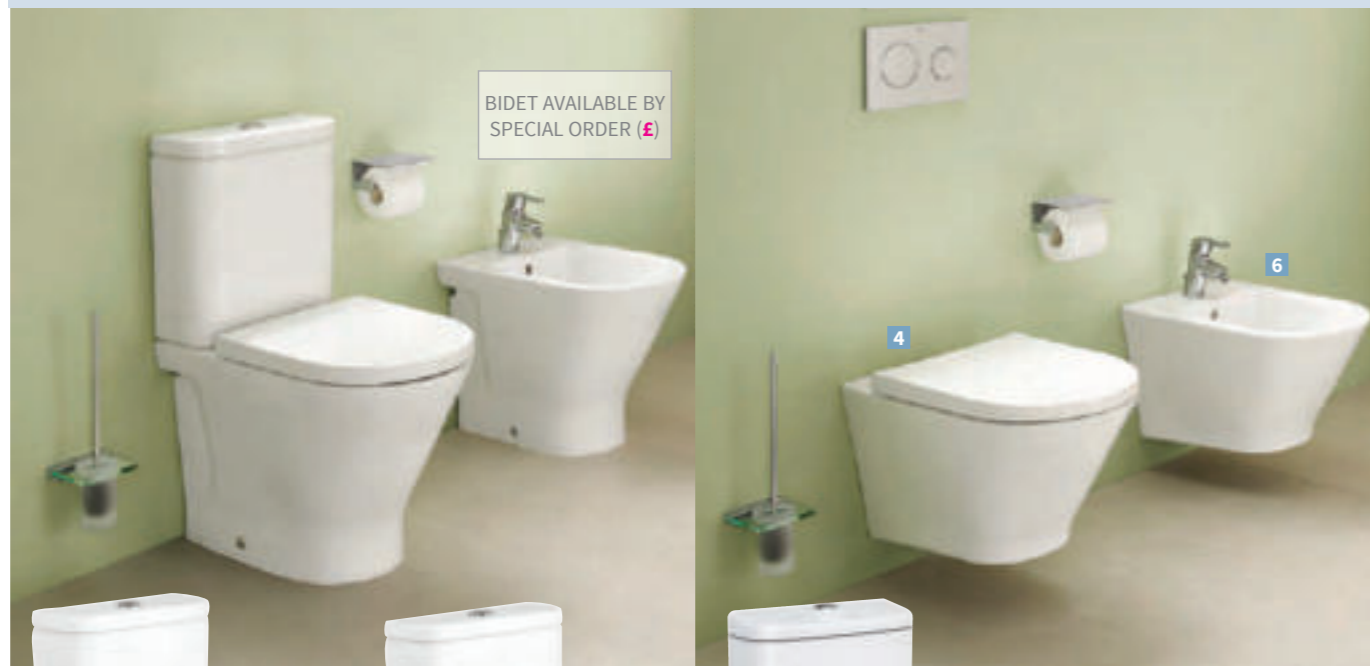

**The Roca Gap D-Trit** - 640mm projection 120.TGRDTRIT **£1,561**

All retail prices include VAT

**The Gap Round** – 25 year warranty on ceramics

B/D

The Gap collection features additional round shaped WCs and rimless options, providing increased options and choice. With its soft and subtle design details, this collection can create a truly contemporary look in any bathroom.