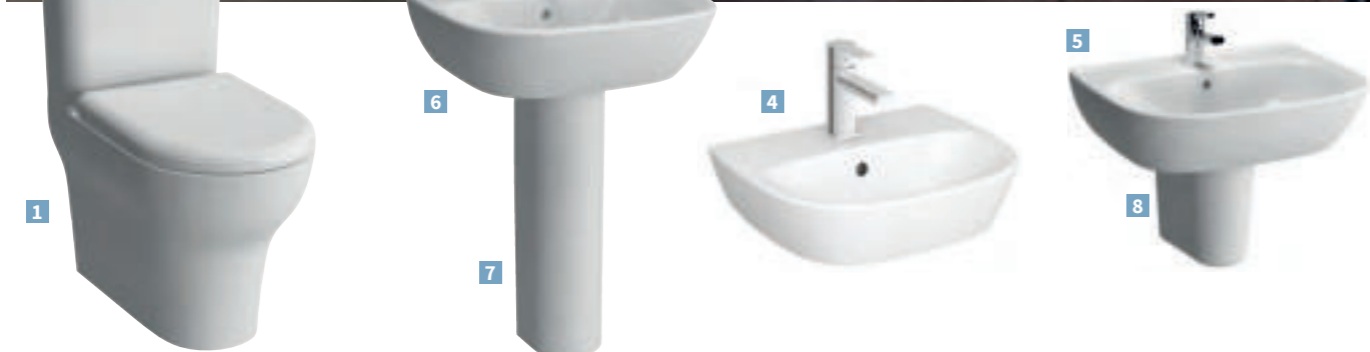

All retail prices include VAT

For VitrA concealed frames and cisterns, see pages 72 - 73

For VitrA brassware, see pages 426 - 429

£ Special order item

Zentrum

B

<b>1 Zentrum Close Coupled Pan</b> closed back 610mm projection	76.ZCPC	<b>£267</b>
<b>Zentrum Close Coupled Pan</b> open back 610mm projection	76.ZCPO	<b>£267</b>
<b>Zentrum Close Coupled Pan Rim-ex</b> open back 610mm projection	76.ZCRPO	<b>£318</b>
<b>Zentrum Close Coupled Pan Smooth Flush</b> closed back <b>NEW</b> 610mm projection	76.ZCPCSMF	<b>£292</b>
<b>Zentrum Close Coupled Pan Smooth Flush</b> open back <b>NEW</b> 610mm projection	76.ZCPCOSF	<b>£292</b>
<b>Zentrum Close Coupled Cistern</b> incl. cistern fittings	76.ZCCC	<b>£168</b>
<b>Zentrum Soft Close Seat</b>	76.ZSCS	<b>£142</b>
<b>2 Zentrum Back to Wall Pan</b> 520mm projection	76.ZBWP	<b>£239</b>
<b>Zentrum Back to Wall Pan Smooth Flush</b> <b>NEW</b> 520mm projection	76.ZBWPSF	<b>£264</b>
<b>Zentrum Soft Close Seat</b>	76.ZSCS	<b>£142</b>
<b>3 Zentrum Wall-Hung Pan</b> 500mm projection	76.ZWHP	<b>£239</b>
<b>Zentrum Wall-Hung Pan Rim-ex</b> 500mm projection	76.ZRWHP	<b>£286</b>
<b>Zentrum Wall Hung Pan Smooth Flush</b> <b>NEW</b> 500mm projection	76.ZBWPSF	<b>£291</b>
<b>Zentrum Soft Close Seat</b>	76.ZSCS	<b>£142</b>
<b>4 Zentrum Cloakroom Basin</b> 445 x 360mm 1TH	76.ZBA4N	<b>£123</b>
<b>5 Zentrum Basin</b> 550 x 470mm 1TH	76.ZBA5N	<b>£139</b>
<b>6 Zentrum Basin</b> 600 x 500mm 1TH	76.ZBA6N	<b>£139</b>
<b>Zentrum Basin</b> 650 x 500mm 1TH	76.ZBA65N	<b>£148</b>
<b>7 Zentrum Pedestal</b>	76.MPE	<b>£63</b>
<b>8 Zentrum Large Semi Pedestal</b>	76.ZSPL	<b>£71</b>
<b>Zentrum Small Semi Pedestal</b> for use with 450 basin only	76.ZSPS	<b>£71</b>
<b>9 Zentrum Semi-Recessed Basin</b> 495 x 425mm 1TH	76.ZSRBA	<b>£174</b>