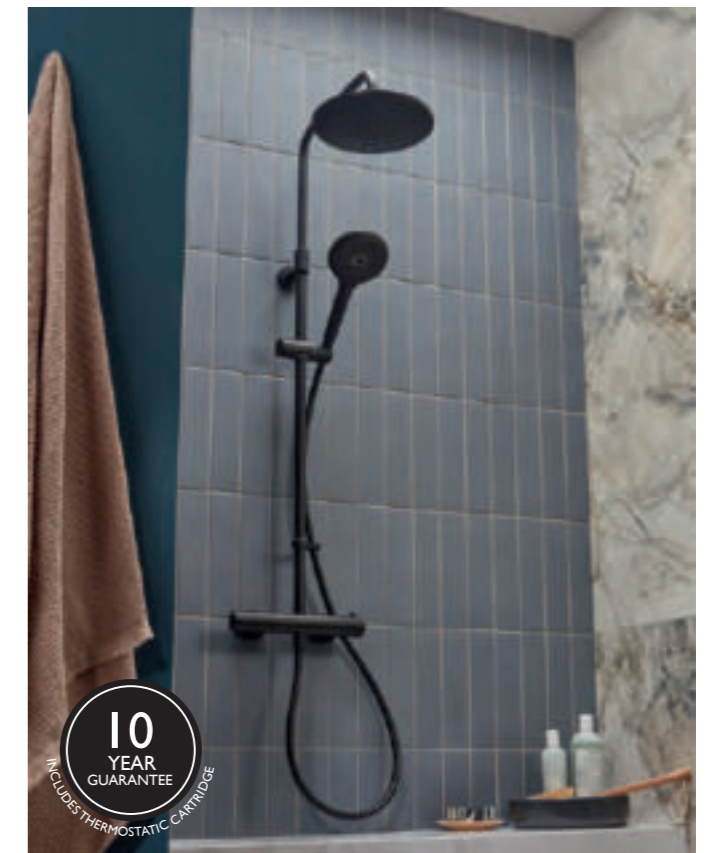

10 YEAR GUARANTEE
INCLUDES THERMOSTATIC CARTRIDGE

For Tavistock brassware, see pages 420 - 425

All retail prices include VAT