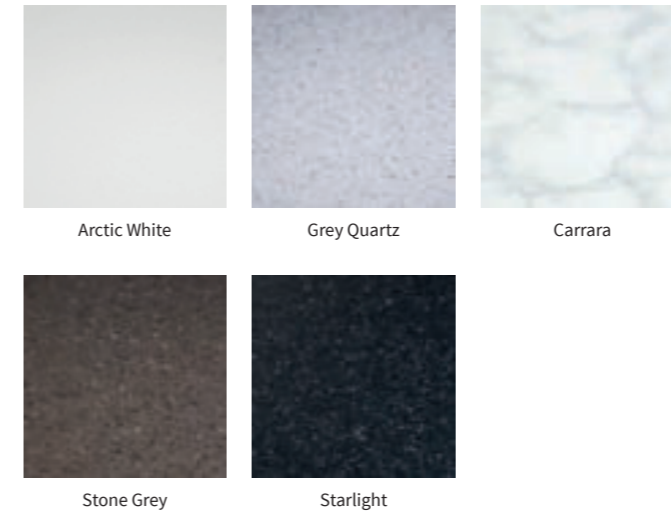

Solid Surface Worktops

Can be cut to any size/shape
Supplied with factory finished front & ends, 3mm edge profile

Grey Quartz

Standard Depth - 365mm	680mm	1280mm	1880mm
06.TF3W6AGQ	£242	06.TF3W12AGQ	£440
06.TF3W18AGQ	£560		
Slim Depth - 230mm	06.TF2W6AGQ	06.TF2W12AGQ	06.TF2W18AGQ
	£185	£309	£440

Carrara

Standard Depth - 365mm	680mm	1280mm	1880mm
06.TF3W6ACA	£242	06.TF3W12ACA	£440
06.TF3W18ACA	£560		
Slim Depth - 230mm	06.TF2W6ACA	06.TF2W12ACA	06.TF2W18ACA
	£185	£309	£440

Solid Surface Worktop Adhesive
2 part glue cartridge and nozzle
2 part adhesive for solid surface worktops
Supplied with applicator - no need for specialist adhesive gun
Clear 06.FSGCL **£52**

Arctic White

Standard Depth - 365mm	680mm	1280mm	1880mm
06.TF3W6AAR	£242	06.TF3W12AAR	£440
06.TF3W18AAR	£560		
Slim Depth - 230mm	06.TF2W6AAR	06.TF2W12AAR	06.TF2W18AAR
	£185	£309	£440

Stone Grey

Standard Depth - 365mm	680mm	1280mm	1880mm
06.TF3W6ASG	£242	06.TF3W12ASG	£440
06.TF3W18ASG	£560		
Slim Depth - 230mm	06.TF2W6ASG	06.TF2W12ASG	06.TF2W18ASG
	£185	£309	£440

Starlight

Standard Depth - 365mm	680mm	1280mm	1880mm
06.TF3W6ASL	£242	06.TF3W12ASL	£440
06.TF3W18ASL	£560		
Slim Depth - 230mm	06.TF2W6ASL	06.TF2W12ASL	06.TF2W18ASL
	£185	£309	£440

Fitted Furniture is compatible with countertop basins
see page 144 - 145 for full details

Laminate Worktops

Edge banded both ends & supplied with extra edge banding to use when cut down
Sealed under front profile to prevent water ingress