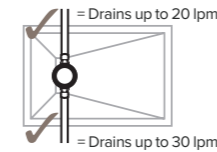

Important information

The shower tray - plumbing outlet - left and right

Right Hand (RH)