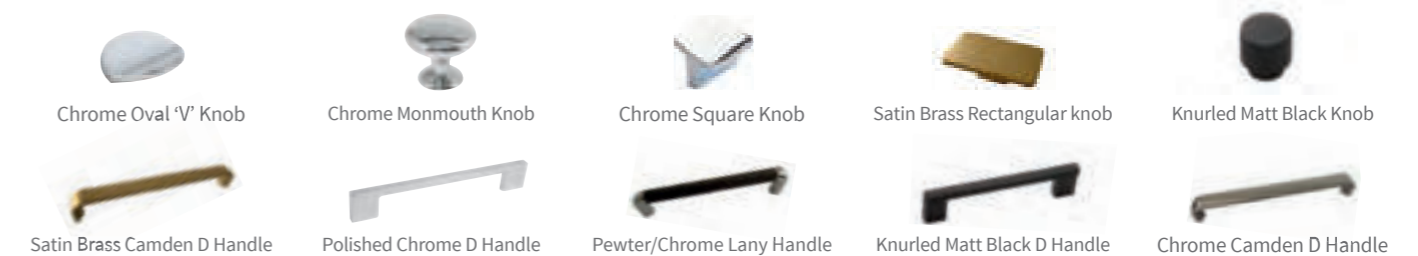

Hepworth Charcoal

**Choose from 30 different painted doors and 5 carcass finishes**

**Carcass options for Kensington and Hepworth**

**Handle options - see page 110**

made to order

A selection of thirty shades to suit any taste and complement all colour schemes **Price band 2**