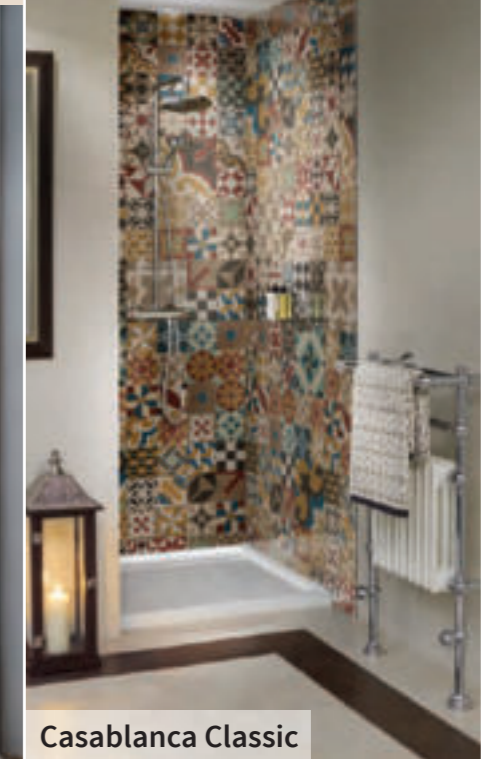

Casablanca Classic

Order panel **A** and panel **B**