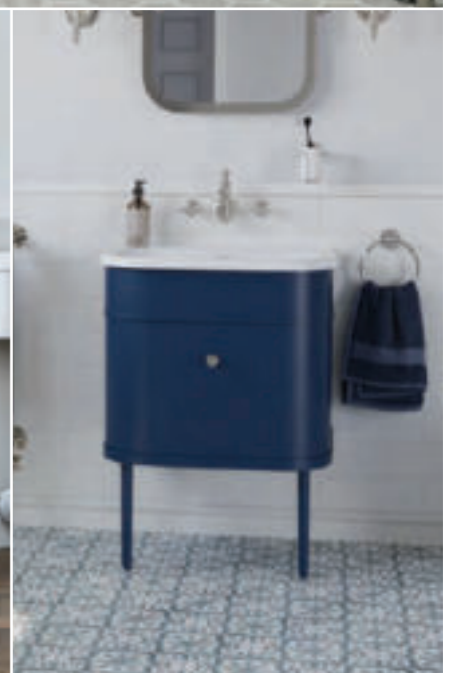

Minerva worktops offer superior strength with a beautiful finish. Available from stock in either pristine white or elegant Carrara white

For Burlington Sanitaryware, see pages 4 - 19
For Burlington Enclosures, see page 300 - 301