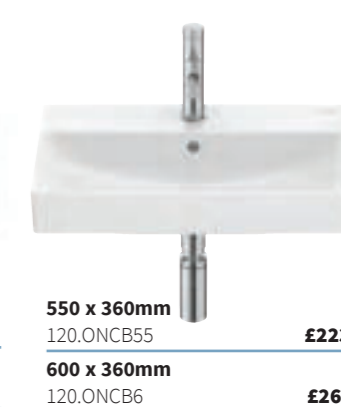

#### Standard

**550 x 460mm**  
120.ONB55 **£258**

**600 x 460mm**  
120.ONB6 **£279**

**1000 x 460mm**  
120.ONB1 **£382**

**Pedestal**  
120.TGP **£116**

**Semi-Pedestal**  
120.TGSP5 **£145**

550mm

1000mm

#### Double Basin

**1200 x 460mm**  
120.ONB12 **£574**

Not suitable for use with pedestal

Left hand

Right hand

**800 x 460mm left hand** 120.ONB8L **£359**

**800 x 460mm right hand** 120.ONB8R **£359**

Not suitable for use with pedestal

#### Compact

**400mm**  
400 x 320mm  
120.ONCB4 **£167**

**450mm**  
right hand tap hole 450 x 260mm  
120.ONCB45 **£175**

**450 x 360mm**  
120.ONCB453 **£183**

**500 x 360mm**  
120.ONCB5 **£199**

**550 x 360mm**  
120.ONCB55 **£223**

**600 x 360mm**  
120.ONCB6 **£267**

**Semi-Pedestal** only suitable with 360mm depth basins  
120.DCPSP **£176**

All retail prices include VAT

For Roca brassware, see pages 430 - 433

Round Rimless Wall Hung Pan and Bidet shown with Black EP1 standard touchless infrared operated flush plate. See page 75