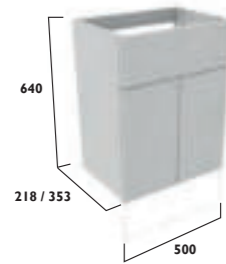

Calm - available in gloss white, gloss light grey, mineral blue and matt dark grey finish

C

Create your bespoke Tavistock fitted furniture in a few simple steps:

1. Choose from the classic shaker style of Legacy or the ultra-modern simplicity of Calm slab style doors, then choose your desired finish.
2. Consider the available space in your bathroom and choose from either standard depth (353mm) or space-saving slim depth (218mm) units.
3. Add the perfect finishing touch to your chosen doors with one of our stylish handles.
4. Select a worktop from either our solid surface or laminate options. Alternatively opt for an integrated basin and worktop for a seamless look.
5. Choose your preferred basin and WC to match the styling of your bathroom.
6. Complete the look with coordinating brassware and mirrors.
7. Finally, clad-on end panels, plinths and bath panels are available for all finishes.

Calm 500 Basin Unit with Fascia/Door Pack & Carcass (plinth is required for this unit)			
Door Finish	Carcass Finish	Standard Depth Unit Code	Slim Depth Unit Code
Mineral Blue	Graphite	06.T3SC5CMB	06.T2SC5CMB
Matt Dark Grey	Graphite	06.T3SC5CMDG	06.T2SC5CMDG
Gloss White	White	06.T3SC5CGW	06.T2SC5CGW
Gloss Light Grey	Graphite	06.T3SC5CGLG	06.T2SC5CGLG
Price		£435	£435