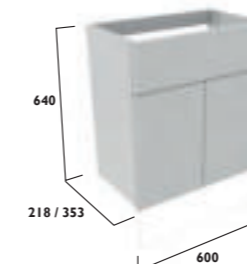

Legacy 600 Basin Unit with Fascia/Door Pack & Carcass (plinth is required for this unit)			
Door Finish	Carcass Finish	Standard Depth Unit Code	Slim Depth Unit Code
Mineral Blue	Oak	06.T3SC6LMB	06.T2SC6LMB
Flax	Oak	06.T3SC6LFX	06.T2SC6LFX
Metro Grey	Oak	06.T3SC6LMG	06.T2SC6LMG
Matt Dark Grey	Oak	06.T3SC6LMDG	06.T2SC6LMDG
Price		£435	£435