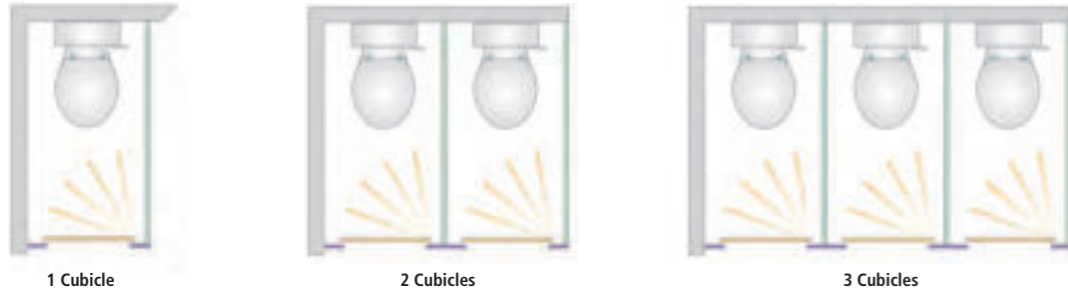

Toilet Cubicle Pack Prices

C

Corner sited

No. Cubicles	Components required	Code	MFC Price
1	1CP + 1CPIP + 1CD + 1CDIP + 2CPIL1 + 2CPILIP + 1CHRN	132.C1	£2,177
2	2CP + 2CPIP + 2CD + 2CDIP + 2CPIL1 + 1CPIL2 + 3CPILIP + 1CHRN	132.C2	£3,851
3	3CP + 3CPIP + 3CD + 3CDIP + 2CPIL1 + 2CPIL2 + 4CPILIP + 1CHRN	132.C3	£5,539
4	4CP + 4CPIP + 4CD + 4CDIP + 2CPIL1 + 3CPIL2 + 5CPILIP + 2CHRN	132.C4	£7,739
5	5CP + 5CPIP + 5CD + 5CDIP + 2CPIL1 + 4CPIL2 + 6CPILIP + 2CHRN	132.C5	£9,159