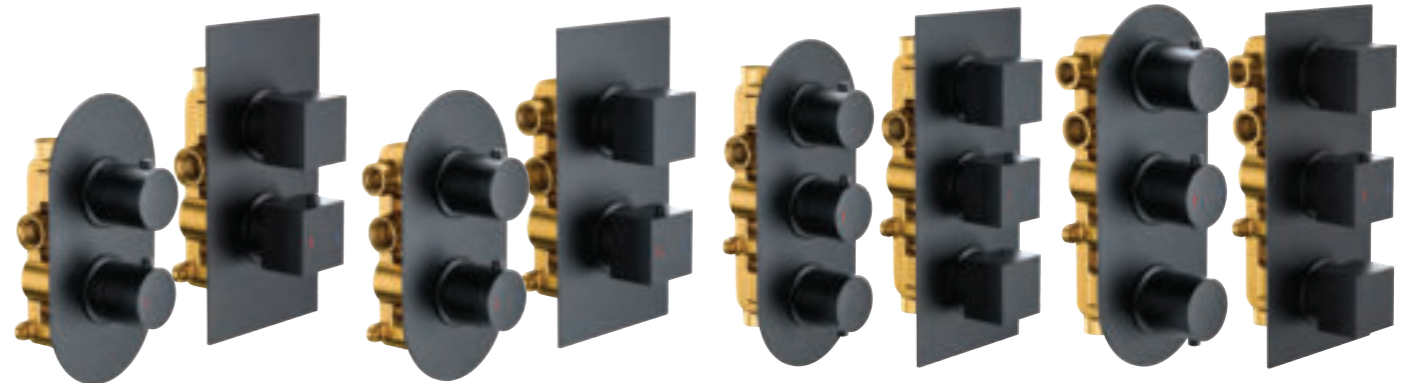

Bedgebury Matt Black Square Showering Bundles

Valve with Riser Rail Kit 167.BB1TSVBL + 167.SRKBL + 167.SWBBL £378	Valve with Shower Arm and Head 167.BB1TSVBL + 167.SSABL + 167.SSHBL £420	Valve with Shower Arm, Head and Riser Rail Kit Shower accessories operated independently. 167.BB2TSVBL + 167.SSABL + 167.SSHBL + 167.SRKBL + 167.SWBBL £551	Valve with Shower Arm, Head and Riser Rail Kit Two shower accessories can be operated simultaneously. 167.BB3TSVBL + 167.SSABL + 167.SSHBL + 167.SRKBL + 167.SWBBL £623
Valve with Shower Arm, Head and Handset Shower accessories operated independently. 167.BB2TSVBL + 167.SSABL + 167.SSHBL + 167.SSHWBBL £567	Valve with Shower Arm, Head and Riser Rail Kit Two shower accessories can be operated simultaneously. 167.BB3TSVBL + 167.SSABL + 167.SSHBL + 167.SSHWBBL + 167.SWBBL £675	Valve with Shower Arm, Head, Handset and Bath Filler Two shower accessories can be operated simultaneously. 167.BB33TSVBL + 167.SSABL + 167.SSHBL + 167.SSHWBBL + 167.BFSPUWECBL + 167.SWBBL £813	

Bowl Round/Bedgebury Square Thermostatic Shower Valves

- Anti Calc Thermostatic Cartridge
- WRAS approved product
- Min 0.2 bar to 6 bar
- Horizontal or vertical installation
- High quality durable matt black finish

Matt Black

Single outlet, two controls Concealed Thermostatic Valve stainless steel wall plate with round zinc alloy handles Round 167.BW1TSVBL £246 Square 167.BB1TSVBL £284	Double outlet, two controls Concealed Thermostatic Valve stainless steel wall plate with round zinc alloy handles Round 167.BW2TSVBL £279 Square 167.BB2TSVBL £321	Double outlet, three controls Concealed Thermostatic Valve stainless steel wall plate with round zinc alloy handles Round 167.BW3TSVBL £342 Square 167.BB3TSVBL £393	Triple outlet, three controls Concealed Thermostatic Valve stainless steel wall plate with round zinc alloy handles Round 167.BW33TSVBL £342 Square 167.BB33TSVBL £393

Bowl Round/Bedgebury Square Shower Accessories

Thermostatic Bar Valve with easy fit kit. Round 167.BWRTBVBL £159 Square 167.BB2BVBL £190	Slim Shower Head 250mm, stainless steel Round 167.RSHBL £64 Square 167.SSHBL £94	Shower Arm - 300mm brass Round 167.RSABL £37 Square 167.SSABL £42	Hand Shower & Wall Bracket NEW Round 167.RSHWBBL £98 Square 167.SSHWBBL £110
Wall Bracket Elbow brass Round 167.RWBBL £28 Square 167.SWBBL £36	1.5m PVC Shower Hose core material stainless steel, double interlock, cone to cone connection Black 167.SHBL £26	Pencil Handset - ABS Round 167.RHSBL £14 Square 167.SHSBL £21	Riser Rail Kit - 710mm (excl. wall elbow) stainless steel, Adjustable ABS wall fixing bracket and ABS handset Stainless steel shower hose 1.5m Round 710mm 167.RRKBL £51 Square 660mm 167.SRKBL £58

For matching brassware, see pages 406 - 409