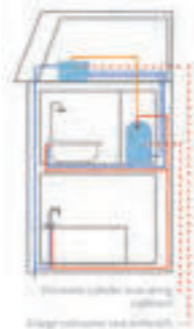

Choosing the right Product

Gravity-fed systems

Salamander Pumps GravityBooster range provides a solution to poor water performance in gravity-fed systems. Choosing the right product for the system is vital to ensure the longevity and smooth running of the pump.

Identified by a cold-water storage tank in the loft and a hot water cylinder stored in the airing cupboard, gravity-fed systems are renowned for poor water pressure and flow. The image on the right shows a typical gravity-fed system.

Follow the guide below to find the right pump from our GravityBooster range, shown on the next page, or use our product selector by scanning the QR code -

Twin or single?		
Twin	Single	
Twin pumps have two impellers, so can boost for hot water and one for cold water.	Single pumps only have one impeller which can be used to boost either the hot or cold water.	
Positive or negative head?		
Positive head if:	Negative head if:	
- Showers are already getting 2 litres of water in 30 seconds AND - Individual hot or cold taps are already getting 1 litre of water in 30 seconds	- You cannot get the flow rates required for a positive head pump or if you're unsure	
What do you want to boost?		
One outlet (such as a hot or cold tap)	Shower only	Shower, taps, bathroom or whole house
If only one outlet needs to be boosted then TapBoost offers a solution. View TapBoost on page 341.	"All our pumps will boost the shower. If using a single pump to boost the shower, choose a negative (universal) head pump."	Choose from our CT Bathroom, CT Force or Right Pump ranges.
What bar rating do you need?		
1.5 bar	2.0 bar	3.0 bar

Ora - Shower pumps

B

- Twin pumps for a single thermostatic shower
- Suitable for positive head, gravity-fed systems
- 1 year warranty