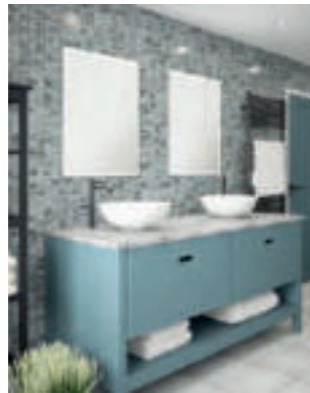

Stratford Tunable Mirror
■ Tunable white (warm/natural/cool white)
■ 600mm (w) x 800mm (h)
■ IP44 Rated
■ Diffused border
■ Touch sensor x 2
■ Dimmable
■ Demister
■ 240V power supply
■ 300mm cable length
■ 5-year guarantee

04.SY9008 **£343**