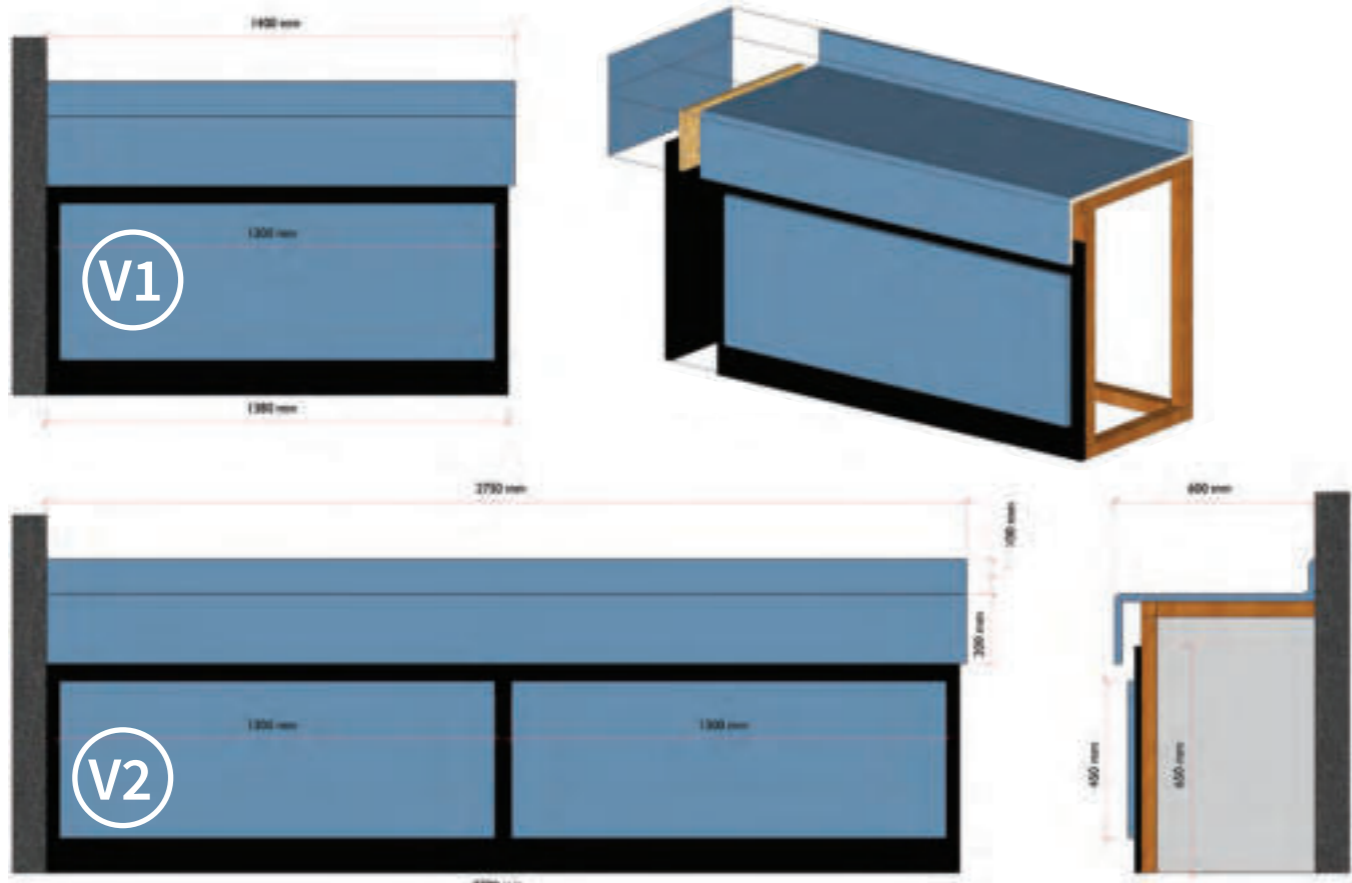

Due to raw material price increase we recommend you check prices online - claygate.co.uk

Disabled C

		MFC Code/Price	Impact Code/Price
CDD Door for disabled	1 x (1800 x 940 x 18mm) MR - MFC door	CDD 22 Kg 132.XXCDD £423	132.XXCDDC £834
Outward Open Keeper	Required for disabled door	132.XXOOKR £49	132.XXOOKR £49
CD Door Ironmongery Pack	1 x indicator lock bolt, 1 x pair H3 hinges, 1 x hat and coat hook	132.CDIP £376	132.XXCDIP £394

Vanity Units C

RapidFit vanity units are designed to provide a stylish alternative to panel mounted basins. They are available in 2 lengths, tailored to suit 2 to 4 basins. Alternatively, they can be butt joined together for longer runs. Units can be supplied with optional decor end panel kits.

V1	23kg*	V2	43kg*	Decor End Pack	9kg*
Kit contents 1 x (1400 x 600mm) postformed top with 100mm integrated downstand and 100mm upstand 1 x (1300 x 450 x 18mm) access panel 1 x KEKU Clips		Kit contents 1 x (2750 x 600mm) postformed top with 100mm integrated downstand and 100mm upstand 2 x (1300 x 450 x 18mm) access panel 2 x KEKU Clips		Kit contents 1 x (580 x 180mm) downstand return (18mm MDF only) 1 x (650 x 560mm) decor and gable panel 1 x (230 x 610) end capping piece 1 x linear metre 23mm PVC edging	
MFC 132.XXV1	£1,291	MFC 132.XXV2	£1,785	MFC 132.XXDEP	£368

SG1 Shadow gap	17kg*	
Kit contents 3 x (2800 x 150 x 18mm) MFC shadow gap panel		Slate Grey, Volcanic Black and Light Grey MFC 132.XXSG1 £252

* All weights are approximate

£ Special order item

All retail prices include VAT

Yalding - Chrome NEW B

  Mini Mono Basin Mixer (slotted) 35mm ceramic disc With click clack waste 167.YABM35 £44	 Mono Basin Mixer (slotted) 40mm ceramic disc With click clack waste 167.YABM40 £62.00	 Bath Filler 40mm ceramic disc 167.YABF £94	 Bath Shower Mixer With shower kit 40mm ceramic disc 167.YABSM £106
  Basin Taps 167.YABT £78	 Bath Taps 167.YABAT £101	 Deck Mounted Bath Shower Mixer With shower kit 167.YADMBSM £152	

Lever - Chrome NEW B

  Lever Basin Taps 167.LBT £56	 Bath Taps 167.LBAT £61	 Bath Filler 167.LDMBF £116	 Bath Shower Mixer With shower kit 167.LDMBSM £129

Commercial - Chrome B

  Non-Concussive Basin Taps 167.NCBT £120	 Non-Concussive Basin Tap 167.BCBM £159	 Infrared Eco Sensor Tap Including built-in battery. Excl. blending valve 167.IREST £266	 Infrared Sensor Tap Mains or Battery powered Suitable for cold or premixed water, Vandal resistant. Excl. blending valve 167.IRSST £316
  Infrared Sensor Tap Mains or Battery powered, Suitable for cold or premixed water, Vandal resistant. Excl. blending valve 167.IRSTC £285	 Vandal Resistant Shower Head 3 settings 167.VRSH £78	 Single Lever Thermostatic Shower Mixer Valve Exposed or concealed, adjustable elbows 130-160mm, WRAS approved 167.SLTSMV £329	

Thermostatic Mixing Valves - TMV2, TMV3, NEW		
WRAS approved Min 0.3, Max 0.5 bar Chrome		
1 15mm	167.TMV15	£97
2 22mm	167.TMV22	£110

All retail prices include VAT