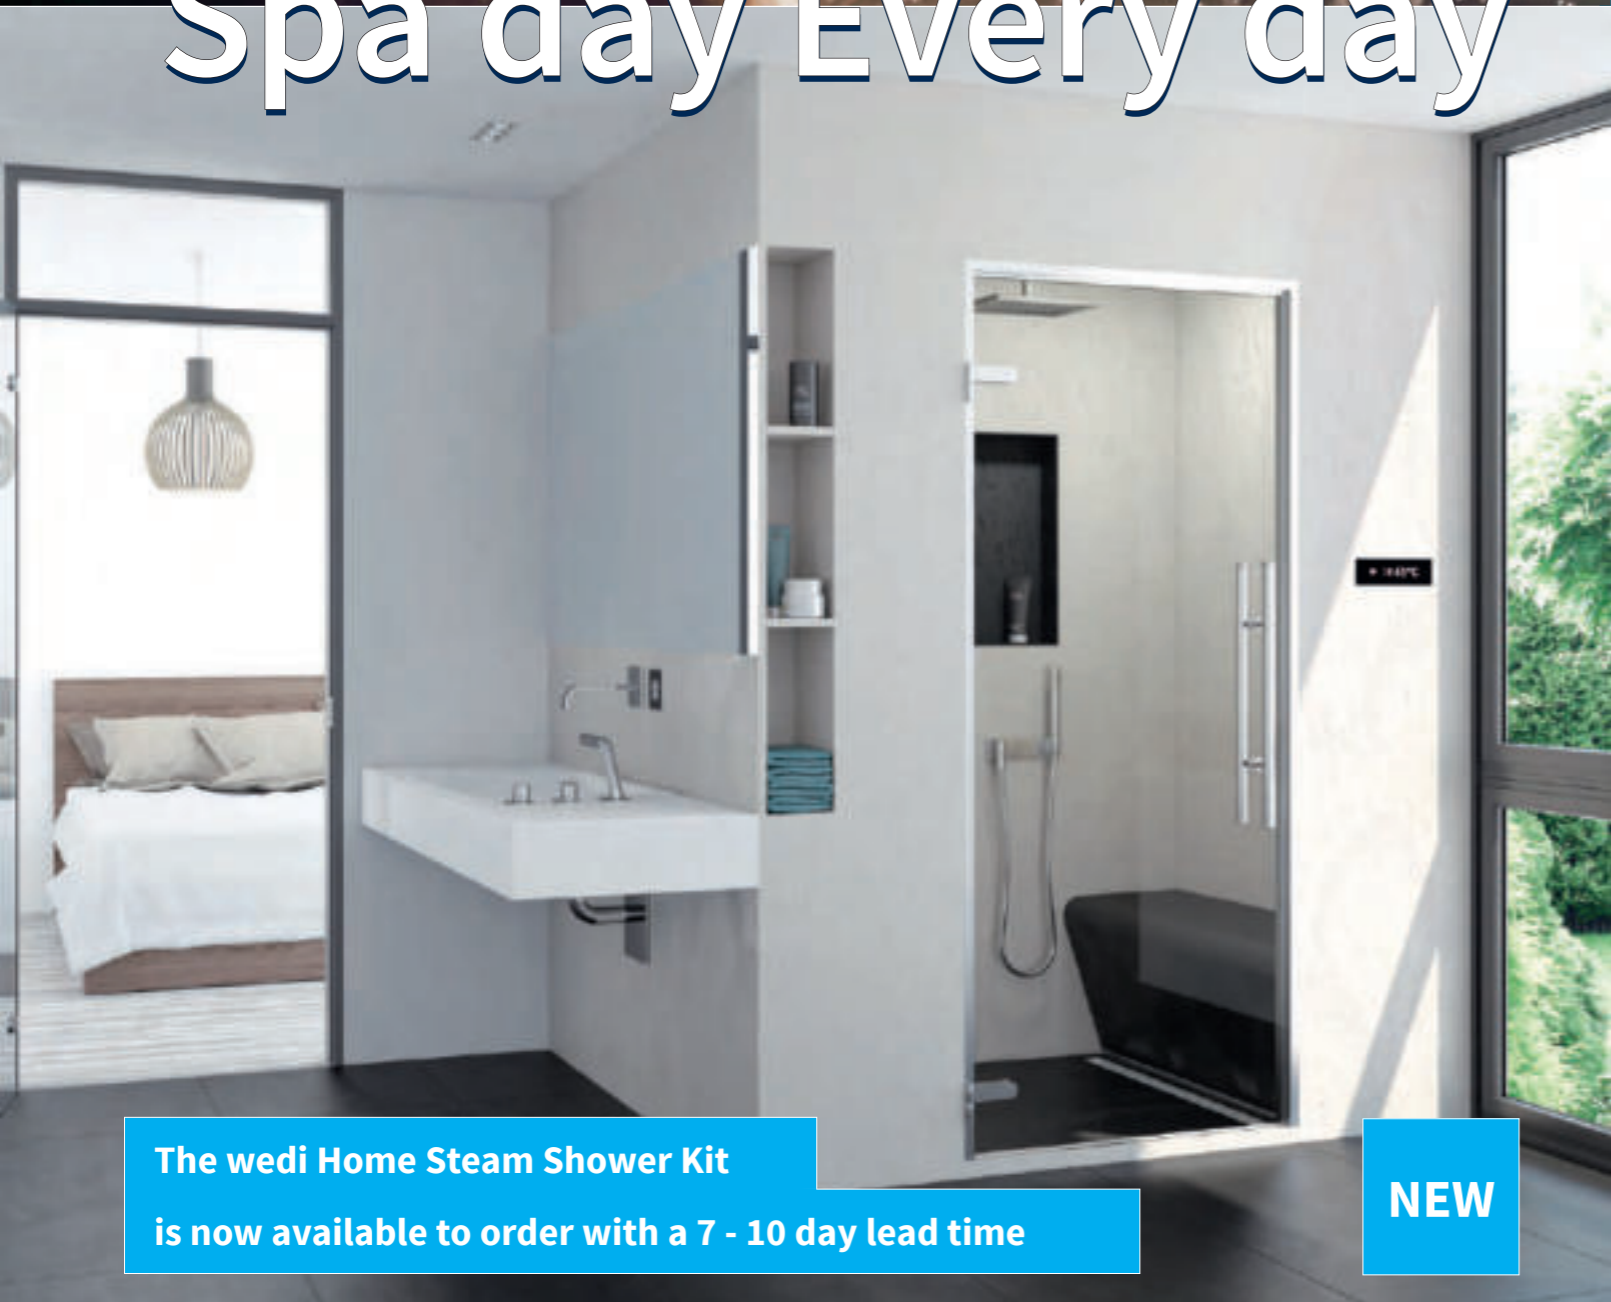

Spa day Every day

Wellbeing begins at home

The wedi Home Steam Shower Kit

is now available to order with a 7 - 10 day lead time

NEW