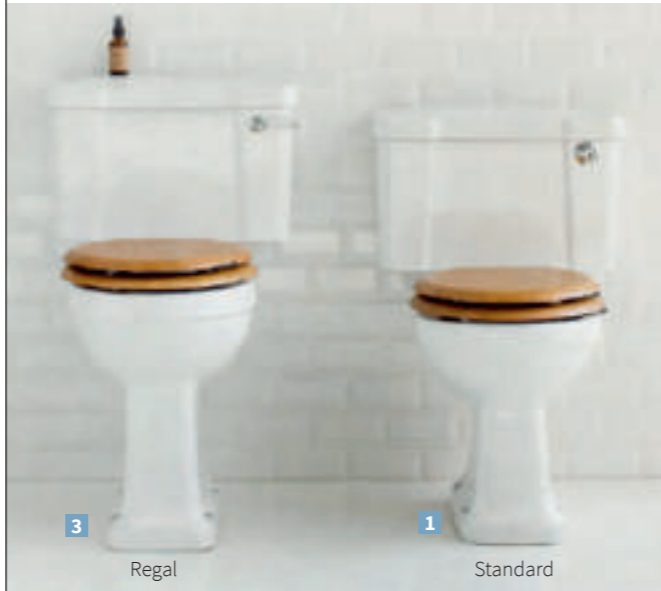

**Square Towel Rail**  
for Edwardian basins only 110.T6CHR **£109**

WASHSTANDS – chrome or gold

C/G/B

560/580mm Square		Optional Towel Rack	
Chrome	110.T22A <b>£475</b>	110.T22AS <b>£245</b>	
Gold	110.T22AGOLD <b>£495</b>	110.T22ASGOLD <b>£255</b>	
Brushed Nickel NEW	110.T22ABNKL <b>£495</b>	110.T22ASBNKL <b>£255</b>	
<b>560mm Round</b> ●			
Chrome	110.T24A <b>£475</b>	-	-
Gold	110.T24AGOLD <b>£495</b>	-	-
<b>610mm Square</b> ◆			
Chrome	110.T23A <b>£505</b>	110.T23AS <b>£245</b>	
Gold	110.T23AGOLD <b>£525</b>	110.T23ASGOLD <b>£265</b>	
Brushed Nickel NEW	110.T23ABNKL <b>£525</b>	110.T23ASBNKL <b>£265</b>	
<b>800mm Square</b> ◆			
Chrome	110.T50CHR <b>£589</b>	-	-
Gold	110.T50GOLD <b>£629</b>	-	-
<b>1200mm Single or Double</b> ★			
Chrome	110.T51CHR <b>£735</b>	-	-
Gold	110.T51GOLD <b>£735</b>	-	-
<b>Edwardian Cloakroom</b> ▲			
Chrome	110.T21A <b>£455</b>	-	-
Gold	110.T21AGOLD <b>£525</b>	-	-
<b>Regal Extension Kit</b>			
Chrome	110.T62 <b>£85</b>		
Gold	110.T62GOLD <b>£105</b>		
Brushed Nickel NEW	110.T62BNKL <b>£105</b>		

Contemporary Upstand Basin and brushed nickel washstand

All retail prices include VAT

**Close Coupled WCs** C/G/B

<b>1 Standard Pan</b> 730mm projection	110.P5	<b>£195</b>
<b>2 Rimless Pan</b> 720mm projection	110.P20	<b>£279</b>
<b>3 Regal Pan</b> 730mm projection	110.P12	<b>£335</b>
<b>4 S Trap Pan</b>	110.P18	<b>£259</b>
<b>5 Lever Cistern</b> (510mm)	110.C1	<b>£175</b>
<b>6 Push Button Cistern</b> (510mm)	110.C2	<b>£185</b>
<b>Lever Cistern</b> (440mm)	110.C3	<b>£165</b>
<b>Push Button Cistern</b> (440mm)	110.C4	<b>£185</b>

**Regal Range**  
A range of WCs that are on average about 60mm higher than the standard, giving a more luxurious look and a more comfortable experience.  
Regal close coupled and medium level pans are 480mm high. Low or high level pans are 476mm high.