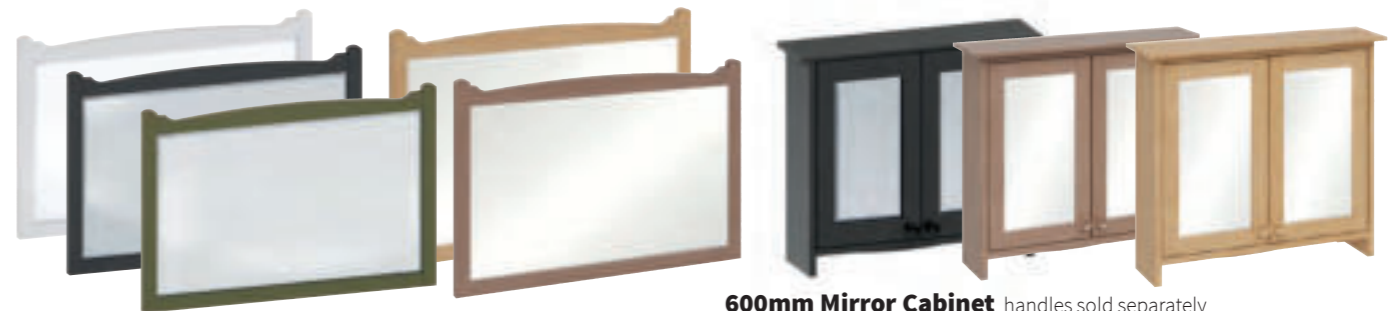

Guild Mirrors and Mirror Cabinets

J/B

600mm Mirror
647 x 72 x 620mm

Painted Finish

Varley White 110.GU6057VW **£229**

Ashbee Grey 110.GU6057AG **£229**

Carlyle Green 110.GU6057CG **£229**

Solid Wood

Light Oak 110.GU6057LOK **£399**

Dark Oak 110.GU6057DOK **£399**

850mm Mirror
897 x 72 x 620mm

Painted Finish

Varley White 110.GU8557VW **£269**

Ashbee Grey 110.GU8557AG **£269**

Carlyle Green 110.GU8557CG **£269**

Solid Wood

Light Oak 110.GU8557LOK **£459**

Dark Oak 110.GU8557DOK **£459**

600mm Mirror Cabinet handles sold separately

Varley White 110.GU6057VWCAB **£449**

Ashbee Grey 110.GU6057AGCAB **£449**

Carlyle Green 110.GU6057CGCAB **£449**

Light Oak 110.GU6557LOK **£999**

Dark Oak 110.GU6557DOK **£999**

Guild Handle Upgrade

Chrome 110.GUKC **£13 each**

Gold 110.GUKG **£15 each**

Brushed Nickel 110.GUKL **£15 each**

All retail prices include VAT

To view the full selection of Guild products go to Claygate.co.uk

For Guild Accessories, see page 221

For Guild Brassware, see page 418