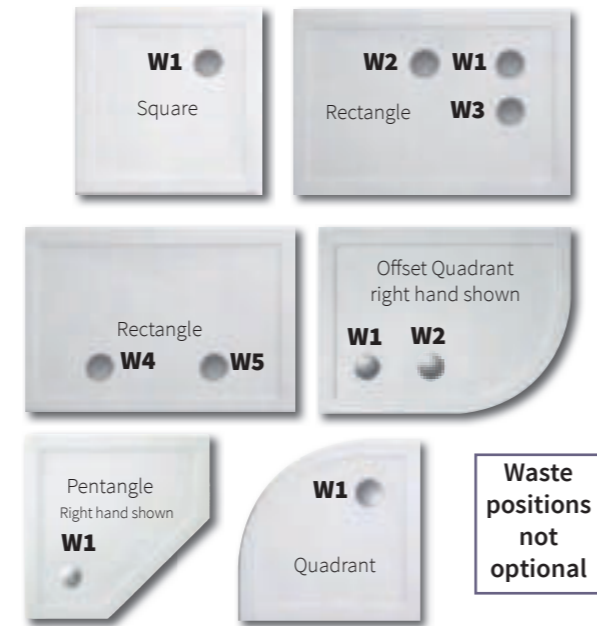

Britton Acrylic Capped ABS

An ultra-slim, acrylic capped polymer resin tray. The trays are flat on the under-surface; this makes installation and levelling very easy.

At 25kg or less all Britton trays can be handled by one fitter, removing the need for a two person lift as recommended by the Health and Safety Executive guidelines for manual handling.

- Low profile – only 35mm high
- Requires a 90mm Vortex Turbo Waste
- Anti-bacterial zeomic agent protecting against harmful bacteria

Waste positions not optional

Shower tray panel packs		
Acrylic		
	CODE	PRICE
A	110.ZP1 + 110.ZL1	£128
B	110.ZP2 + 110.ZL2	£158
D	110.ZP4 + 110.ZL4	£108
E	110.ZP5 + 110.ZL3	£138
G	110.ZP4 + 110.ZL5	£118
H	110.ZP1 + 110.ZL4	£128