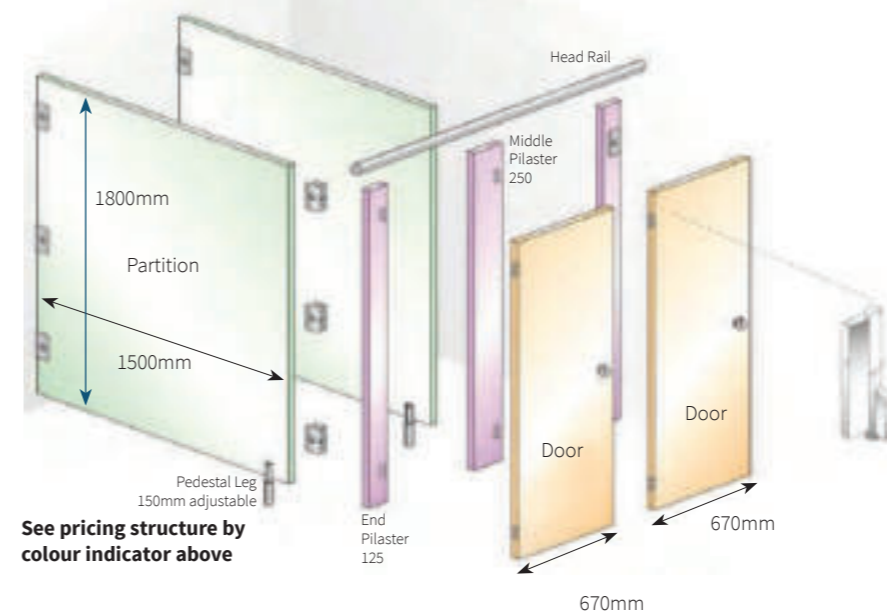

See pricing structure by colour indicator above

Full Length Hinge

A special full-length hinge is available for areas requiring a more robust cubicle structure. The hinge is also designed for restricted areas where the installer is required to shorten standard door sizes. The hinge covers the length of the door, hiding the cut edge. Doors should overlap 20mm on each side.

Full Length Hinge
1800 x 18mm
132.FHCB

£318