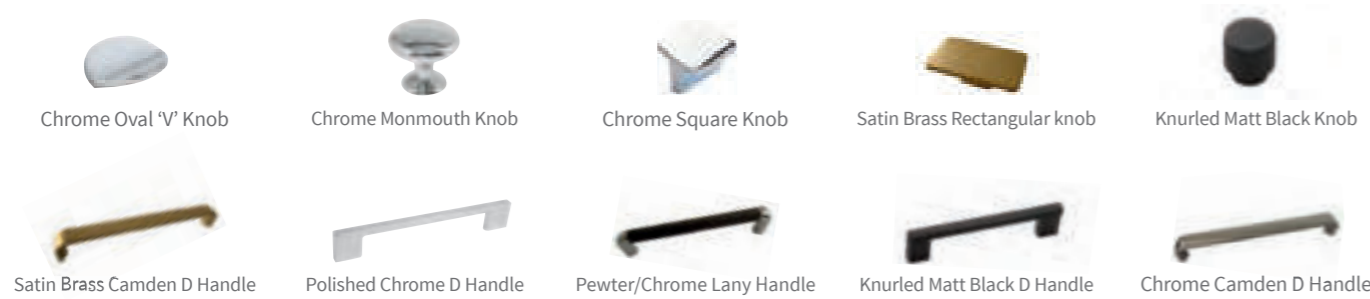

Handle options - see page 110

Front and Carcase Colours

Door profile

Slab

Construction

MFC material with a textured grain pattern producing a look reminiscent of painted timber. 1mm ABS matching edge.

Door Thickness

18mm

Carcase

Element finishes come on a colour matched non woodgrain carcase.

made to order

Three wood finishes with light grey carcase **Price band 1**

14 day lead time