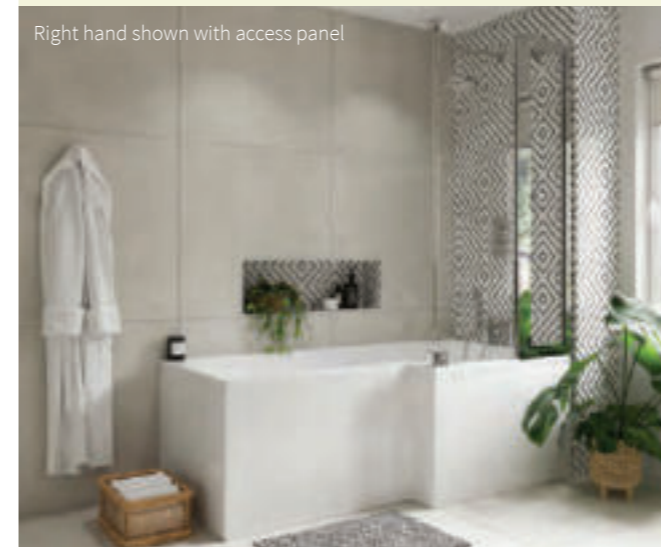

EcoSquare Shower Bath

Right hand 1700 x 700mm (850mm at widest point)	124.CGR18	£665
Ecosquare Screen with Access Panel left or right hand	124.BS8	£639
Ecosquare Front Panel	124.R18F	£265
Ecosquare End Panel	124.R27E	£105

Complete with bath, front panel and bath screen

Right hand	124.ES17R	£1,569

All retail prices include VAT

WSL While stocks last