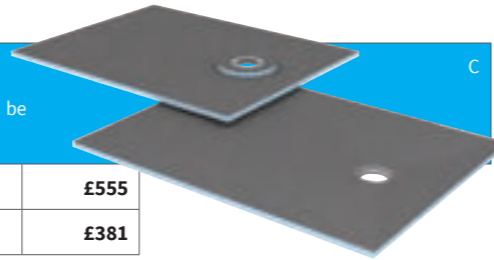

FUNDO SHOWER ELEMENTS - simple, safe & quick

Other sizes are available by special order

Fundo Ligno Plus - Floor element with point drain for timber floors

The flush-to-floor Fundo Ligno Plus shower element with its outer edges of just 20mm, is designed to be integrated into the existing wooden floor without the need to build up additional height.

1	1600 x 1000 x 23mm - offset drain (Suitable for use with Fundo top, see below)	164.LP1610	£555
1	1200 x 900 x 23mm - offset drain (Suitable for use with Fundo top, see below)	164.LP1290	£381