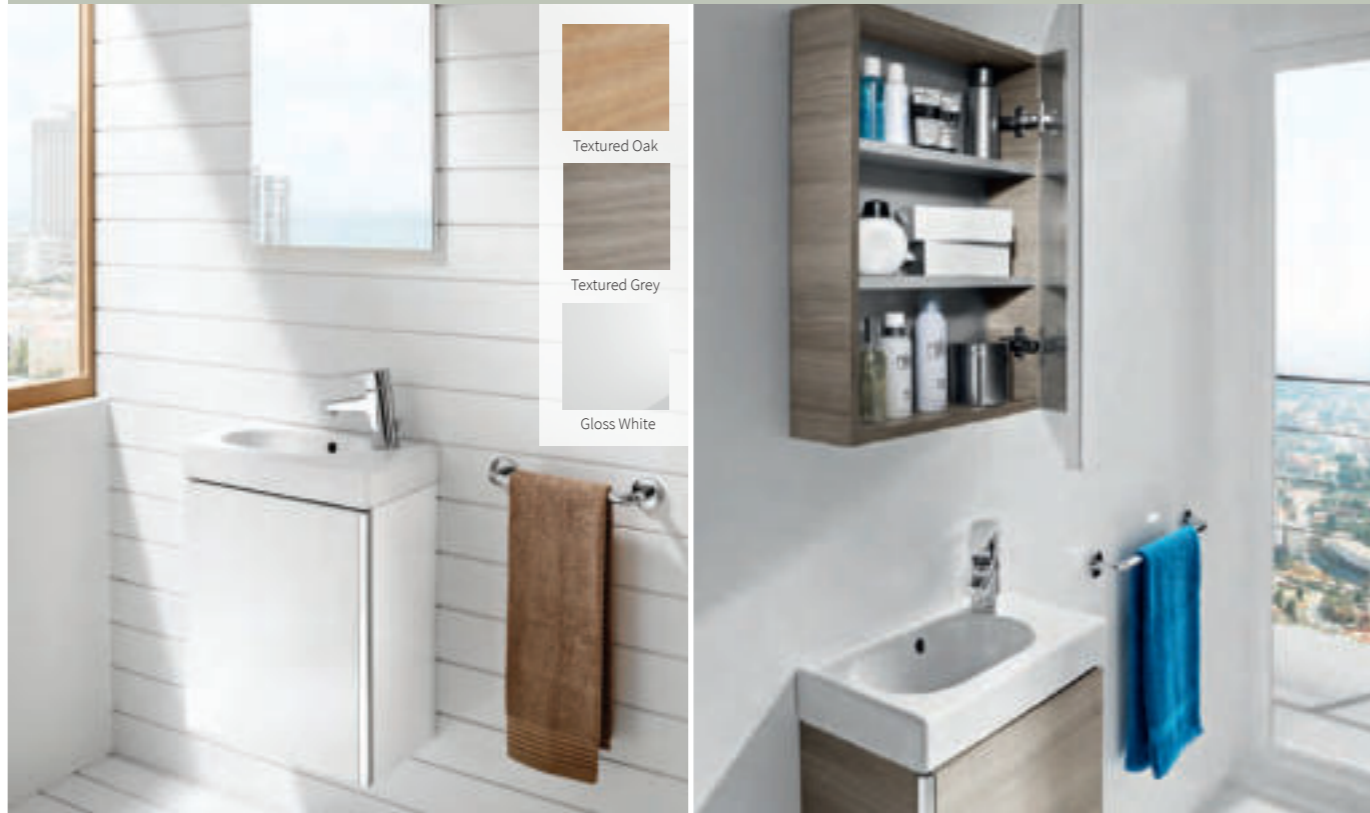

Mini – textured oak (€), textured grey or gloss white

B/D

A functional, compact and very stylish combination of furniture, basin and mirror or mirrored cabinet. All units come fully assembled.

Pack A

Mini Furniture Pack
450 x 250 x 575mm
unit incl. basin 1TH
right hand only
120.MIP

£425

Mini Furniture Pack with Mirror
450 x 250 x 575mm unit incl. basin
1TH right hand only

mirror 450 x 19 x 600mm
120.MIM

£485

Pack B

Mini Furniture Pack with Mirror Cabinet 450 x 250 x 575mm
unit incl. basin 1TH right hand only

mirror Cabinet 450 x 140 x 600mm
120.MIMC

£605

EU to UK Adapter (required) 120.EUUK

£7