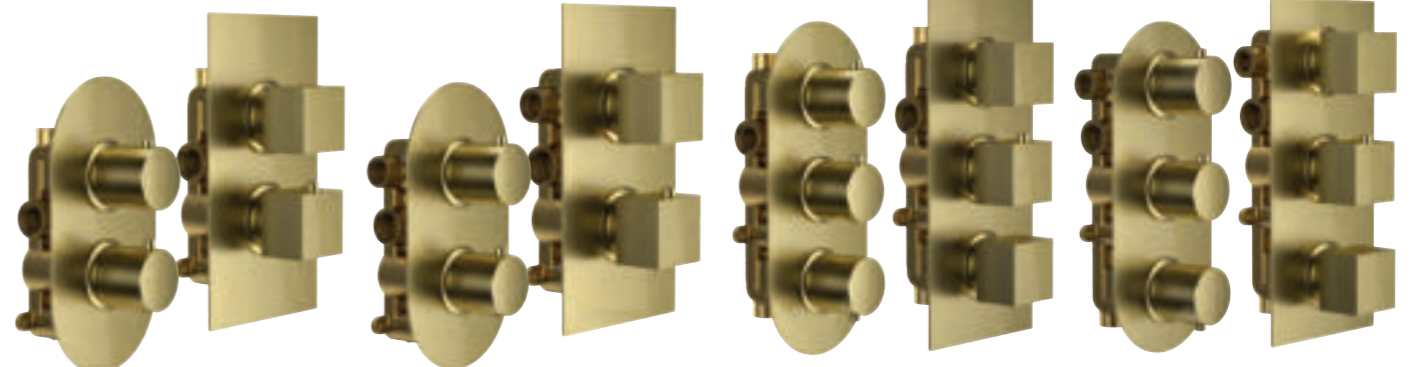

Artesan Launched under Artesan, Tunbridge Wells Brassware Co. is a new brand of brassware with matching showers and accessories, along with complementary towel rails and radiators.

All retail prices include VAT

contemporary

Bewl Round/Bedgebury Square Thermostatic Shower Valves

B

- Anti Calc Thermostatic Cartridge
- WRAS approved product
- Min 0.2 bar to 6 bar
- Horizontal or vertical installation
- High quality brushed brass finish

Brushed Brass

Single Outlet, Two Controls Concealed Thermostatic Valve stainless steel wall plate with square zinc alloy handles Round 167.BW1TSVBB £318 Square 167.BB1TSVBB £318	Double Outlet, Two Controls Concealed Thermostatic Valve stainless steel wall plate with square zinc alloy handles Round 167.BW2TSVBB £359 Square 167.BB2TSVBB £359	Double Outlet, Three Controls Concealed Thermostatic Valve stainless steel wall plate with square zinc alloy handles Round 167.BW3TSVBB £416 Square 167.BB3TSVBB £416	Triple Outlet, Three Controls Concealed Thermostatic Valve stainless steel wall plate with square zinc alloy handles Round 167.BW33TSVBB £441 Square 167.BB33TSVBB £441

Bewl Round/Bedgebury Square Shower Accessories

B

1.5m PVC Shower Hose core material stainless steel, double interlock, cone to cone connection Brushed Brass 167.SHBB £26	Slim Shower Head 250mm, stainless steel Round 167.RSHBB £142 Square 167.SSHBB £158	Shower Arm – 300mm brass Round 167.RSABB £47 Square 167.SSABB £83	DeluxeB Slider Rail Kit 800mm, (excl. wall elbow) Adjustable brass handset holder, 1.5m PVC shower hose 5 year guarantee Round 167.RRKDBB £260 Square 167.SRKDBB £271
Wall Bracket Elbow brass Round 167.RWBBSB £29 Square 167.SWBBSB £37	Round Pencil Handset - ABS Brushed Brass 167.RHSBB £46	Hand Shower & Wall Bracket NEW Round 167.RSHWBSB £133 Square 167.SSHWBSB £150	

For matching brassware, see pages 406 - 409

Artesan Launched under Artesan, Tunbridge Wells Brassware Co. is a new brand of brassware with matching showers and accessories, along with complementary towel rails and radiators.

All retail prices include VAT

Showers

Showers