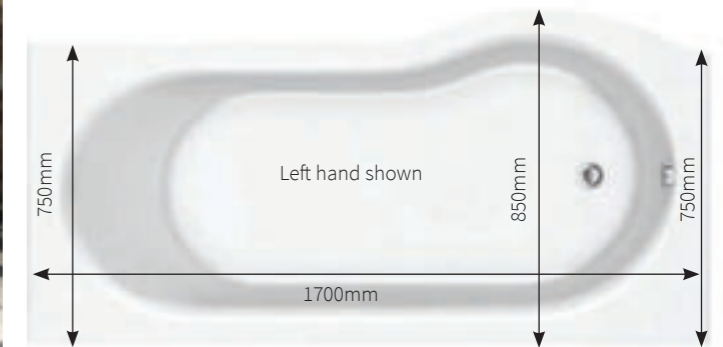

For Artesan bath panels, see page 254 - 255

All retail prices include VAT

All retail prices include VAT