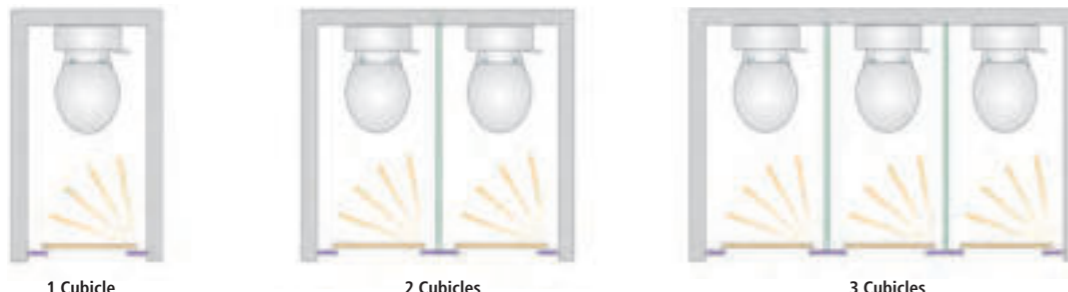

Enclosed between walls

No. Cubicles	Components required	Code	MFC Price
1	1CD + 1CDIP + 2CPIL1 + 2CPILIP + 1CHRN	132.E1	£1,417
2	1CP + 1CPIP + 2CD + 2CDIP + 2CPIL1 + 1CPIL2 + 3CPILIP + 1CHRN	132.E2	£3,122
3	2CP + 2CPIP + 3CD + 3CDIP + 2CPIL1 + 2CPIL2 + 4CPILIP + 1CHRN	132.E3	£4,818
4	3CP + 3CPIP + 4CD + 4CDIP + 2CPIL1 + 3CPIL2 + 5CPILIP + 2CHRN	132.E4	£6,739
5	4CP + 4CPIP + 5CD + 5CDIP + 2CPIL1 + 4CPIL2 + 6CPILIP + 2CHRN	132.E5	£8,815