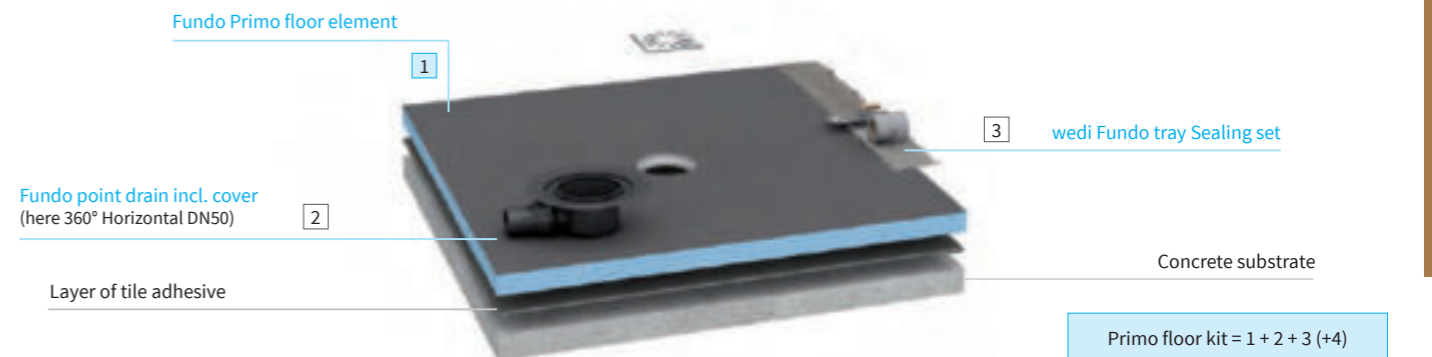

Fundo Primo - Floor element with point drain

The founding member of the Fundo System, the Fundo Primo shower element has been tried and tested by industry professionals for over three decades. It can be installed on practically any substrate.

1	1800 x 900 x 40mm - offset drain (Suitable for use with Fundo top, see page XXX)	164.P1890	£476
1	1200 x 900 x 40mm - central drain (Suitable for use with Fundo top, see page XXX)	164.P129C	£413
1	1800 x 900 x 40mm - central drain	164.P189C	£476