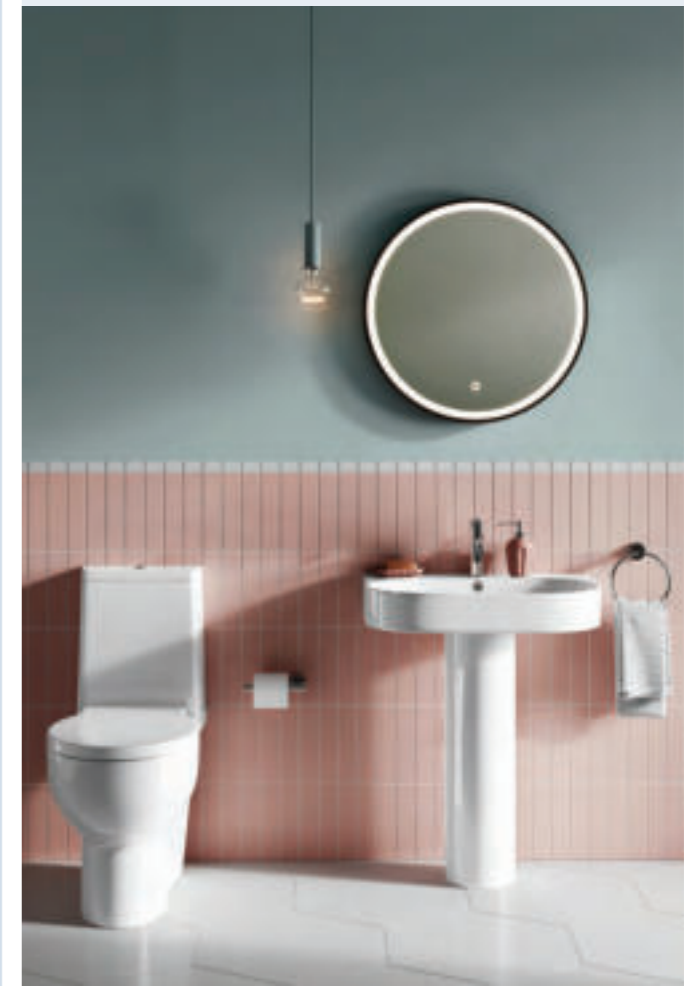

Sphere – Rimless

C/G/B

- **1 Sphere Rimless Close Couple Pan & Soft Close Seat**
  690mm projection
  126.15B35301 **£485**
- **Sphere Close Coupled Cistern**
  with chrome push button
  incl. cistern fittings
  126.15B27353 **£139**
- **Sphere Rimless Wall Hung Pan & Soft Close Seat**
  520mm projection
  126.15B35303 **£429**
- **Soft Close Seat only**
  126.347K27908 **£95**

- **2 Sphere Rimless Back to Wall Pan & Soft Close Seat**
  520mm projection
  126.15B35302 **£449**
- **3 Sphere Tall Back to Wall Pan & Soft Close Seat**
  520mm projection
  126.15B33206 **£449**

Stadium

C/G/B

- **1 Stadium Close Coupled Pan & Soft Close Seat**
  680mm projection
  126.15B35304 **£449**
- **2 Stadium Close Coupled Cistern**
  with chrome push button
  incl. cistern fittings
  126.15B27349 **£139**
- **Soft Close Seat only**
  126.347K27907 **£95**

- **3 Stadium Wall Hung Pan & Soft Close Seat**
  545mm projection
  126.15B35306 **£399**
- **4 Stadium Back to Wall Pan & Soft Close Seat**
  545mm projection
  126.15B35305 **£399**

Curve2

C/G/B

- **1 Curve2 Close Coupled Rimless Pan & Soft Close Seat**
  Fully back to wall - 650mm projection
  126.CUR2003 **£369**
- **2 Curve2 Close Coupled Pan & Soft Close Seat**
  Open back - 650mm projection
  126.CUR2004 **£349**
- **Curve2 Close Coupled Cistern**
  incl cistern fittings
  126.CUR2002 **£149**
- **Curve2 Back To Wall Pan & Soft Close Seat**
  520mm Projection
  126.CUR2001 **£369**
- **Soft Close Seat only**
  126.XXCUR2007 **£85**
- **Curve2 Cloakroom Basin 1TH**
  450 x 450mm
  126.CUR2006 **£159**
- **Curve2 Basin 1TH WSL**
  550 x 450mm
  126.CUR2005 **£179**
- **Round Pedestal**
  126.FP1032 **£105**
- **Round Semi-Pedestal**
  126.SP1033 **£105**

Trim

C/G/B