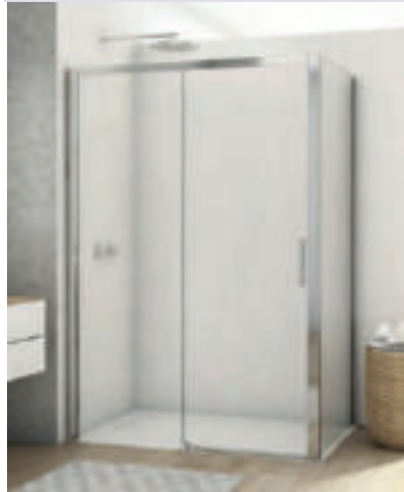

KUDOS

divera

Designed with your comfort in mind, this 6mm range of enclosures is available in either high gloss chrome or matt black finishes, is treated with Aquaperle protective coating for easy cleaning and features slim, ergonomic, handles. All backed by the Kudos Lifetime Guarantee.

Divera ■ High gloss Chrome or Matt black ■ 6mm toughened safety glass ■ 2000mm high

B

Straight Sliding Doors

Door Packs (including fixed panel)

Product Description	Height (mm)	Door Width (mm)	Fixed Panel Width (mm)	Access (mm)	Chrome Product Code	Chrome Price	Matt Black Product Code	Matt Black Price
Straight Sliding Door 1000mm	2000	1000	469	384	24.DVS1	£472	24.DVS1MB	£472
Straight Sliding Door 1200mm	2000	1200	569	484	24.DVS12	£486	24.DVS12MB	£486
Straight Sliding Door 1400mm	2000	1400	669	584	24.DVS14	£522	24.DVS14MB	£522

Straight Sliding Corner Enclosure