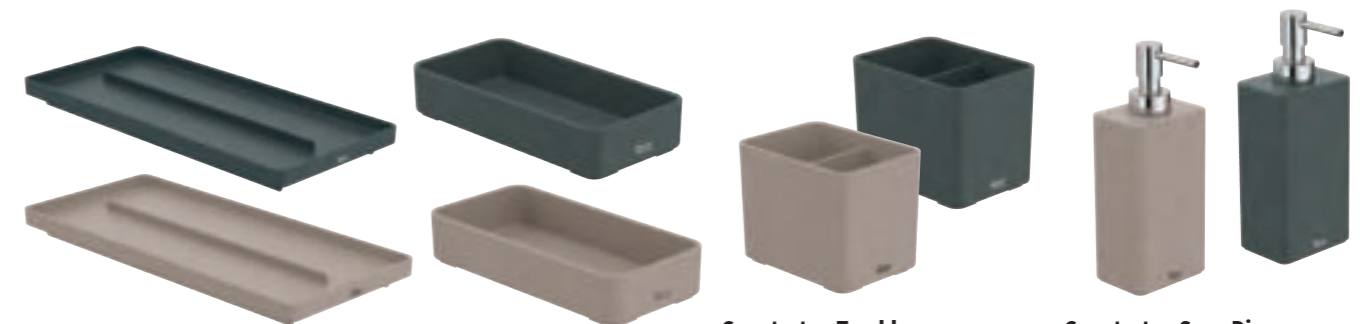

Complements – Matt sand grey and matt green. Matt white available by special order (£)

Tray 350 x 158mm

Matt Sand Grey	120.ONTRMGY	£24
Matt Green	120.ONTRMGN	£24
Matt White	120.XXONTRMWH	£24

Container 152 x 75mm

Matt Sand Grey	120.ONCOMGY	£14
Matt Green	120.ONCOMGN	£14
Matt White	120.XXONCOMWH	£14

Countertop Tumbler 105 x 78mm

Matt Sand Grey	120.ONCTTMGY	£14
Matt Green	120.ONCTTMGN	£14
Matt White	120.XXONCTTMWH	£14

Countertop Soap Dispenser 53 x 73mm

Matt Sand Grey	120.ONCTSDMGY	£35
Matt Green	120.ONCTSDMGN	£35
Matt White	120.XXONCTSDMWH	£35