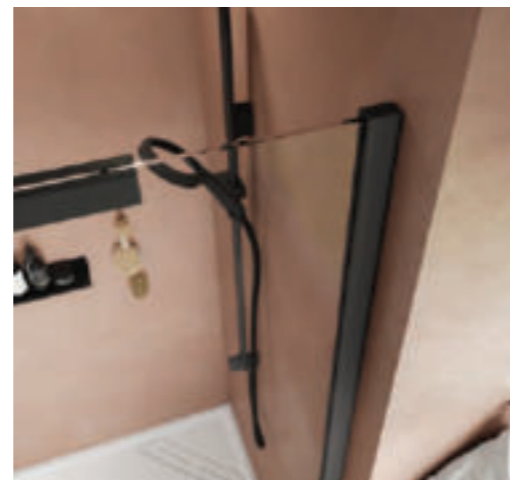

Corner codes & dimensions

Door Size	Product Code	Adjustment	Access	Chrome Price	Black Price
1000mm	24.P8SC10	970-990mm	400mm	£1,065	£1,119
1100mm	24.P8SC110	1070-1090mm	400mm	£1,113	£1,168
1200mm	24.P8SC120	1170-1190mm	500mm	£1,150	£1,207
1400mm	24.P8SC140	1370-1390mm	600mm	£1,234	£1,294
1500mm	24.P8SC150	1470-1490mm	600mm	£1,282	£1,342
1600mm	24.P8SC160	1570-1590mm	600mm	£1,330	£1,390
1700mm	24.P8SC170	1670-1690mm	600mm	£1,366	£1,426
1800mm	24.P8SC180	1770-1790mm	600mm	£1,408	£1,469