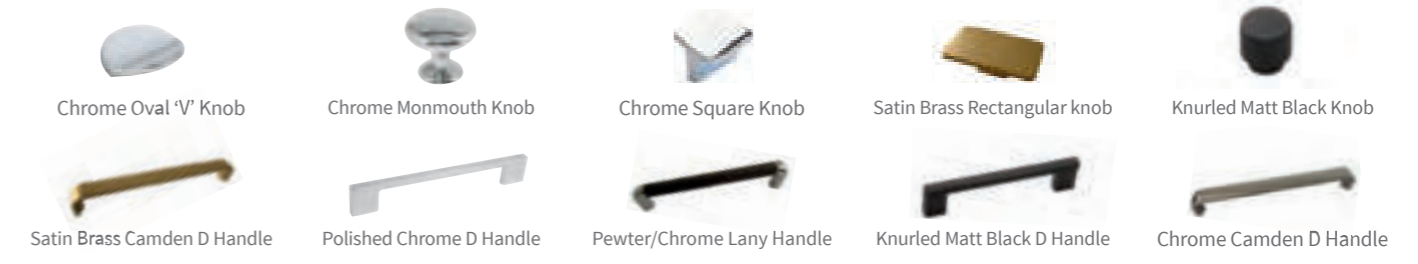

Handle options - see page 110

Front and Carcase Colours

Door profile

5 piece Shaker
Door Thickness
20mm

Construction

5 piece Shaker door, available in 2 contemporary colours with matching carcase. Made from solid ash and real wood veneer centre panel.

All retail prices include VAT