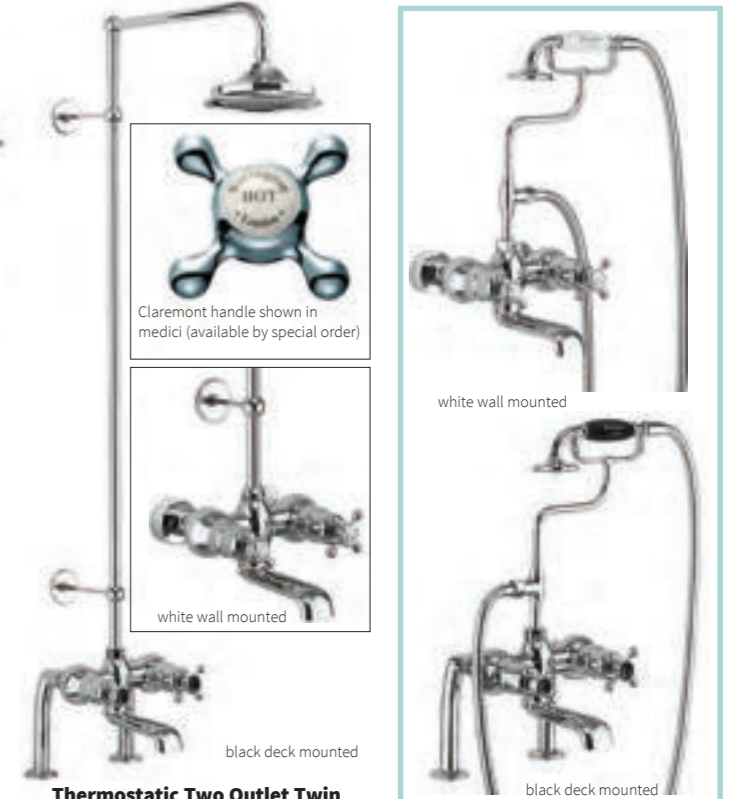

black deck mounted

Thermostatic Two Outlet Twin Control Bath Shower Mixer Valve with independent flow diverter and temperature controls

- Traditional brass body and Claremont handles with ceramic indices
- Brass bath spout with swivel function
- 18mmØ vertical brass shower riser
- 355mm adjustable swivel shower arm

Deck Mounted White Ceramic	
6" Shower Head 110.BT2DS6	£1,429
9" Shower Head 110.BT2DS9	£1,519
12" Shower Head 110.BT2DS12	£1,573
Wall Mounted White Ceramic	
6" Shower Head 110.BT2WS6	£1,373
9" Shower Head 110.BT2WS9	£1,463
12" Shower Head 110.BT2WS12	£1,517

Deck Mounted Black Ceramic	
6" Shower Head 110.BT2DS6BLA	£1,469
9" Shower Head 110.BT2DS9BLA	£1,559
12" Shower Head 110.BT2DS12BLA	£1,613
Wall Mounted Black Ceramic	
6" Shower Head 110.BT2WS6BLA	£1,413
9" Shower Head 110.BT2WS9BLA	£1,503
12" Shower Head 110.BT2WS12BLA	£1,557

Black Ceramic	
Deck Mounted 110.T2DBBLA	£1,059
Wall Mounted 110.T2WBBLA	£935

Thermostatic Two Outlet Twin Control Bath Shower Mixer Valve with independent flow diverter and temperature controls

- Traditional brass body and Claremont handles with ceramic indices
- Brass bath spout with swivel function
- S connector and bracket, 1500mm shower hose and handset with ceramic handle

Bath Shower Mixer White Ceramic	
Deck Mounted 110.T2DB	£1,059
Wall Mounted 110.T2WB	£935
Black Ceramic	
Deck Mounted 110.T2DBBLA	£1,059
Wall Mounted 110.T2WBBLA	£1,030