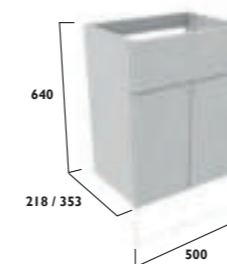

Calm 600 Back To Wall Unit With Pack & Carcass (Main panel goes to floor, Front access top fascia)			
Door Finish	Carcass Finish	Standard Depth Unit Code	Slim Depth Unit Code
Mineral Blue	Graphite	06.T3BW6CMB	06.T2BW6CMB
Matt Dark Grey	Graphite	06.T3BW6CMDG	06.T2BW6CMDG
Gloss White	White	06.T3BW6CGW	06.T2BW6CGW
Gloss Light Grey	Graphite	06.T3BW6CGLG	06.T2BW6CGLG
Price		£435	£435

Legacy - available in flax, metro grey, mineral blue and matt dark grey finish

C

Legacy 500 Basin Unit with Fascia/Door Pack & Carcass (plinth is required for this unit)			
Door Finish	Carcass Finish	Standard Depth Unit Code	Slim Depth Unit Code
Mineral Blue	Oak	06.T3SC5LMB	06.T2SC5LMB
Flax	Oak	06.T3SC5LFX	06.T2SC5LFX
Metro Grey	Oak	06.T3SC5LMG	06.T2SC5LMG
Matt Dark Grey	Oak	06.T3SC5LMDG	06.T2SC5LMDG
Price		£435	£435