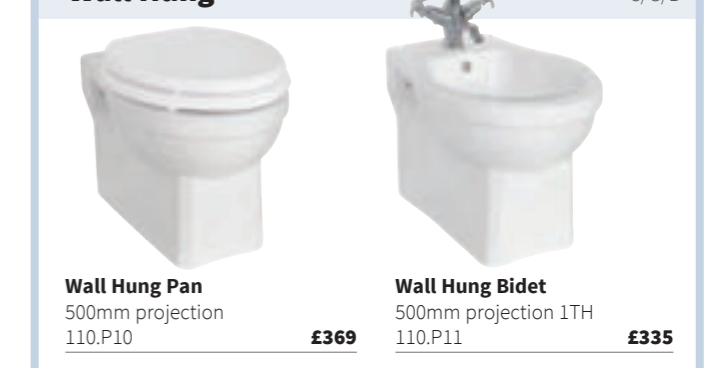

**Back to Wall** C/G/B

**Wall Hung** C/G/B

<b>Back to Wall Pan</b> 480mm projection White 110.P14	<b>£269</b>
<b>Regal Back to Wall Pan</b> 480mm projection 110.P15	<b>£315</b>
<b>Rimless Back To Wall Pan</b> 475mm projection 110.P21	<b>£315</b>
<b>Bidet</b> 565mm projection 1TH 110.P4	<b>£325</b>
<b>Wall Hung Pan</b> 500mm projection 110.P10	<b>£369</b>
<b>Wall Hung Bidet</b> 500mm projection 1TH 110.P11	<b>£335</b>