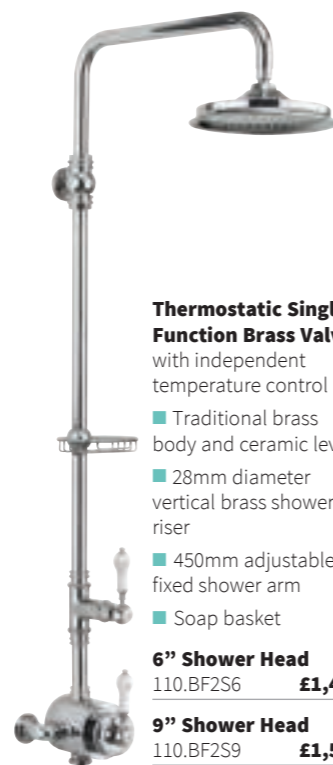

Thermostatic Single Function Brass Valve with independent temperature control

- Traditional brass body and ceramic levers
- 28mm diameter vertical brass shower riser
- 450mm adjustable fixed shower arm
- Soap basket

6" Shower Head 110.BF2S6	£1,480
9" Shower Head 110.BF2S9	£1,570
12" Shower Head 110.BF2S12	£1,624

Thermostatic Dual Function Brass Valve with 2 independent on/off controls and central temperature control

- Traditional brass body and ceramic levers
- Fixed cradle, 1500mm shower hose and handset with ceramic handle
- 28mm diameter vertical brass shower riser
- 450mm adjustable fixed shower arm
- Soap basket

6" Shower Head 110.BF3S6	£1,780
9" Shower Head 110.BF3S9	£1,870
12" Shower Head 110.BF3S12	£1,924

For Burlington brassware see pages 414 - 418

All retail prices include VAT

traditional exposed

Eden - chrome with white or black C/G/B