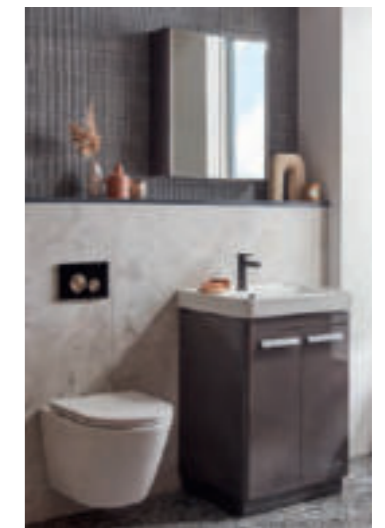

450 Cloakroom Unit & Basin
455w x 860h x 285dmm
1 Door Unit - reversible

Gloss White 06.CM450FW	£298
Gloss Light Grey 06.CM450FG	£298
Gloss Clay 06.CM450FC	£298
Oxford Blue 06.CM450FOB	£279
Basin 06.CM450C	£146

500 Floor Standing Unit & Basin
500w x 870h x 420dmm
2 Door Unit

Gloss White 06.CM500FW	£389
Gloss Light Grey 06.CM500FG	£389
Gloss Clay 06.CM500FC	£389
Oxford Blue 06.CM500FOB	£389
Basin 06.CM500C	£154

600 Floor Standing Unit & Basin
600w x 860h x 475dmm
2 Door Unit

Gloss White 06.CM600FW	£420
Gloss Light Grey 06.CM600FG	£420
Gloss Clay 06.CM600FC	£420
Oxford Blue 06.CM600FOB	£420
Basin 06.CM600C	£192

800 Floor Standing Unit & Basin
800w x 860h x 475dmm
2 Door Unit

Gloss White 06.CM800FW	£595
Gloss Light Grey 06.CM800FG	£595
Gloss Clay 06.CM800FC	£595
Oxford Blue 06.CM800FOB	£595
Basin 06.CM800C	£269

600 Floor Standing Unit & Basin
600w x 860h x 475dmm
2 Drawer Unit

Gloss White 06.CM600FDW	£555
Gloss Light Grey 06.CM600FDG	£555
Gloss Clay 06.CM600FDC	£555
Oxford Blue 06.CM600FDOB	£555
Basin 06.CM600C	£192

Back To Wall WC Unit
excl. concealed cistern, see page 78
570w x 860h x 233dmm
With White Worktop

Gloss White 06.Q6BTWW	£376
Gloss Light Grey 06.TABTWG	£376
Gloss Clay 06.TABTWC	£376
Oxford Blue 06.Q6BTWOB	£376

Two Door Tall Column
350w x 1200h x 300dmm

Gloss White 06.CM650CW	£418
Gloss Light Grey 06.CM350CG	£418
Gloss Clay 06.CM350CC	£418
Oxford Blue 06.CM350COB	£418

Illuminated & non illuminated colour matched cabinets available. See page 211 for full details

Compass Handles - units are supplied with standard chrome bow handles, upgrade with the options below c