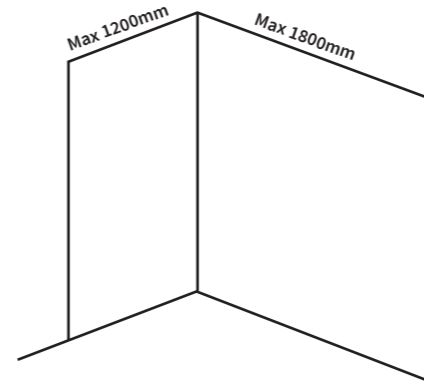

Price Group 1 152.B1	£1,035
Price Group 2 152.B2	£1,256
Price Group 3 152.B3 excluded finishes, see page 334	£1,366

Pack E - Medium Recess

For medium shower enclosures, wetrooms or baths up to 1800mm

Pack includes:
2 x 1200mm postformed panels
1 x 1200mm tongue & groove panel
1 x 600mm tongue & groove panel
4 tubes neutral Complete Adhesive
1 tube colour match Complete Sealant