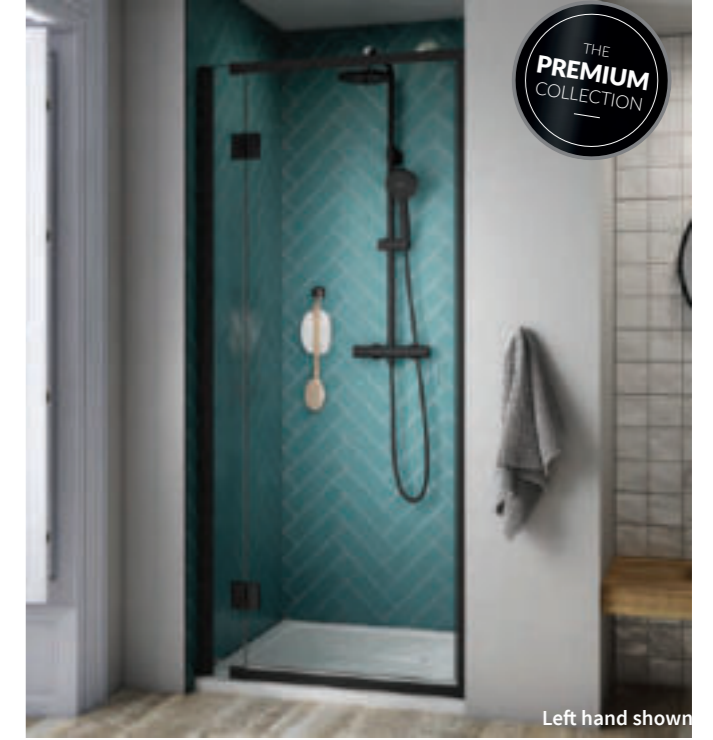

Hinged Doors (Corner)

B/L

Corner codes & dimensions

Door Size	*Product Code	Adjustment	Access	Chrome Price	Matt Black Price
760mm	24.P8HC76	730-750mm	530mm	£981	£1,030
800mm	24.P8HC8	770-790mm	570mm	£999	£1,050
900mm	24.P8HC9	870-890mm	670mm	£1,047	£1,100
1000mm	24.P8HC10	970-990mm	670mm	£1,095	£1,151
1100mm	24.P8HC110	1065-1105mm	570mm	£1,126	£1,182
1200mm	24.P8HC120	1170-1190mm	670mm	£1,174	£1,233
1300mm	24.P8HC130	1265-1305mm	570mm	£1,192	£1,252
1400mm	24.P8HC140	1370-1390mm	670mm	£1,240	£1,302
1500mm	24.P8HC150	1470-1490mm	670mm	£1,282	£1,347