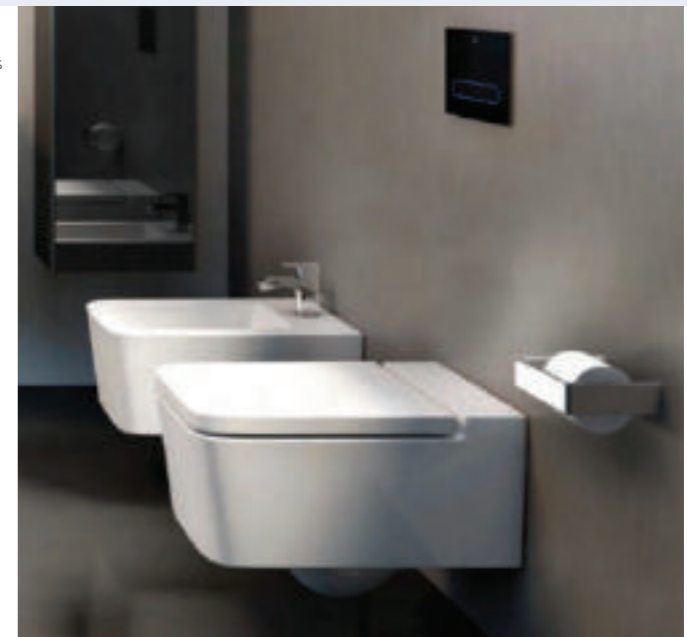

For use with Duplo WC Compact, Basic WC Compact & Basic Tank Compact

EP1 Compact	120.XXEP1C	£1,223
EP-2 Compact	120.XXEP2C	£1,223

All retail prices include VAT

£ Special order item