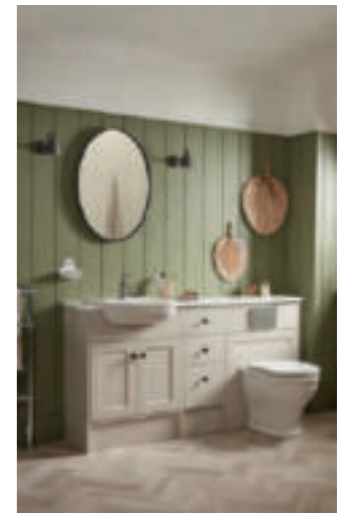

Calm - available in gloss white, gloss light grey, mineral blue and matt dark grey finish

c

1 Calm 200 Floor Cupboard With Door Pack & Carcass			
Door Finish	Carcass Finish	Standard Depth Unit Code	Slim Depth Unit Code
Mineral Blue	Graphite	06.T3FC2CMB	06.T2FC2CMB
Matt Dark Grey	Graphite	06.T3FC2CMDG	06.T2FC2CMDG
Gloss White	White	06.T3FC2CGW	06.T2FC2CGW
Gloss Light Grey	Graphite	06.T3FC2CGLG	06.T2FC2CGLG
Price		£317	£317

2 Calm 300 Floor Cupboard With Door Pack & Carcass			
Door Finish	Carcass Finish	Standard Depth Unit Code	Slim Depth Unit Code
Mineral Blue	Graphite	06.T3FC3CMB	06.T2FC3CMB
Matt Dark Grey	Graphite	06.T3FC3CMDG	06.T2FC3CMDG
Gloss White	White	06.T3FC3CGW	06.T2FC3CGW
Gloss Light Grey	Graphite	06.T3FC3CGLG	06.T2FC3CGLG
Price		£335	£335

3 Calm 300 Floor Cupboard With Drawer Pack & Carcass (a plinth is required)			
Door Finish	Carcass Finish	Standard Depth Unit Code	
Mineral Blue	Graphite	06.T33D3CMB	
Matt Dark Grey	Graphite	06.T33D3CMDG	
Gloss White	White	06.T33D3CGW	
Gloss Light Grey	Graphite	06.T33D3CGLG	
Price		£778	

4 Calm 300 Full Height Cupboard With Door Pack & Carcass (a plinth is required)			
Door Finish	Carcass Finish	Standard Depth Unit Code	Slim Depth Unit Code
Mineral Blue	Graphite	06.T3FH3CMB	06.T2FH3CMB
Matt Dark Grey	Graphite	06.T3FH3CMDG	06.T2FH3CMDG
Gloss White	White	06.T3FH3CGW	06.T2FH3CGW
Gloss Light Grey	Graphite	06.T3FH3CGLG	06.T2FH3CGLG
Price		£692	£692

5 Calm 300 Wall Cupboard With Door Pack & Carcass		
Door Finish	Carcass Finish	Standard Depth Unit Code
Mineral Blue	Graphite	06.TWC3CMB
Matt Dark Grey	Graphite	06.TWC3CMDG
Gloss White	White	06.TWC3CGW
Gloss Light Grey	Graphite	06.TWC3CGLG
Price		£335