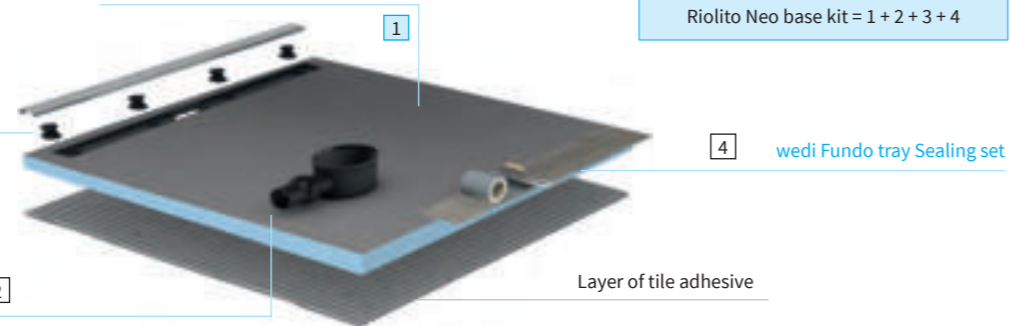

Fundo Riolito neo floor element

Riolito Neo base kit = 1 + 2 + 3 + 4

Fundo channel cover (here standard)

Fundo channel drain (here 360° Horizontal DN50)