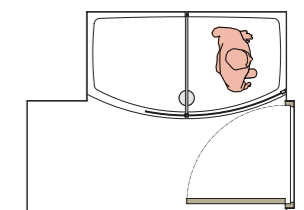

An ultimate 1200mm walk-in, in conjunction with a hinged deflector panel, provides a perfectly functional walk-in enclosure without compromising on comfort or performance.

KUDOS Concept Bow Fronted shower trays