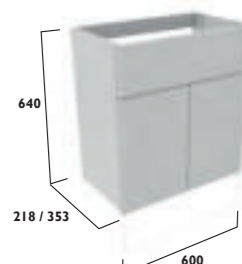

Calm 600 Basin Unit with Fascia/Door Pack & Carcass (plinth is required for this unit)			
Door Finish	Carcass Finish	Standard Depth Unit Code	Slim Depth Unit Code
Mineral Blue	Graphite	06.T3SC6CMB	06.T2SC6CMB
Matt Dark Grey	Graphite	06.T3SC6CMDG	06.T2SC6CMDG
Gloss White	White	06.T3SC6CGW	06.T2SC6CGW
Gloss Light Grey	Graphite	06.T3SC6CGLG	06.T2SC6CGLG
Price		£435	£435