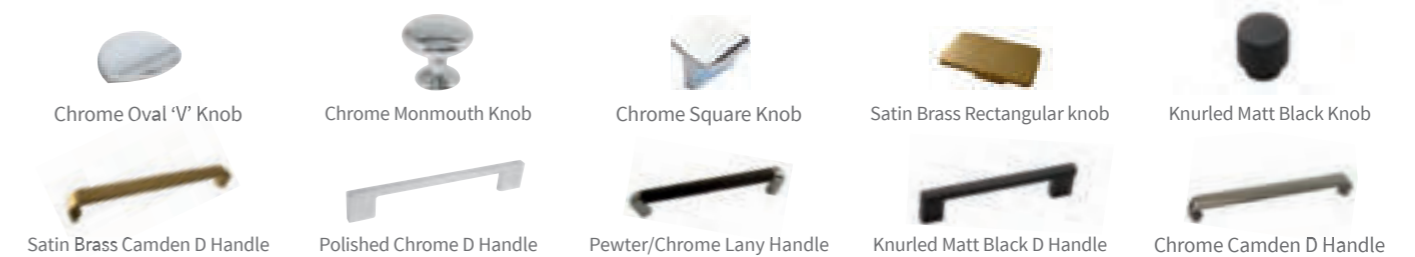

made to order

Fourteen finishes and matching carcase **Price band 0**

14 day lead time

Novo B/C

Handle options - see page 110

Front and Carcase Colours

Door profile
Slab

Door Thickness
18mm

Construction
MFC materials with matching reverse and 1mm ABS matching edge. All woodgrains in Novo finishes run vertically.

Carcase
All colours come on a matching carcase as standard in the Novo range.

made to order

Five finishes with matching carcase **Price band 0**

14 day lead time

Remo B/C

Handle options - see page 110

Front and Carcase Colours

Door profile
Slab

Construction
MFC materials with matching reverse and 1mm ABS matching edge.

Door Thickness
18mm

Carcase
All colours come on a matching carcase as standard in the Remo range.