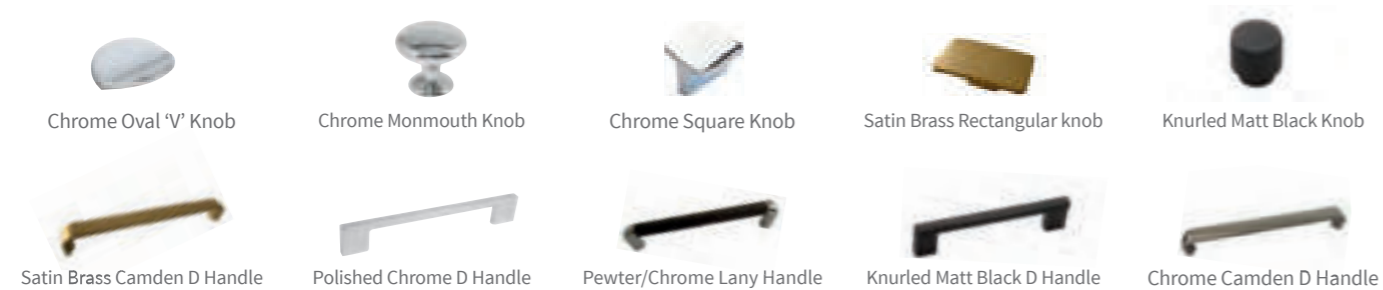

Handle options - see page 110