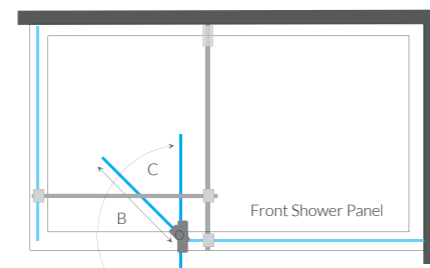

Standard Right Hand Hinged Deflector Panel