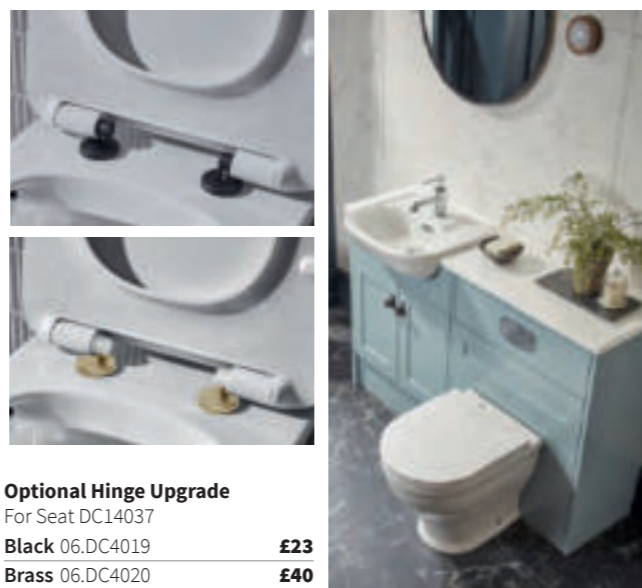

Optional Hinge Upgrade
For Seat DC14037
Black 06.DC4019 **£23**
Brass 06.DC4020 **£40**