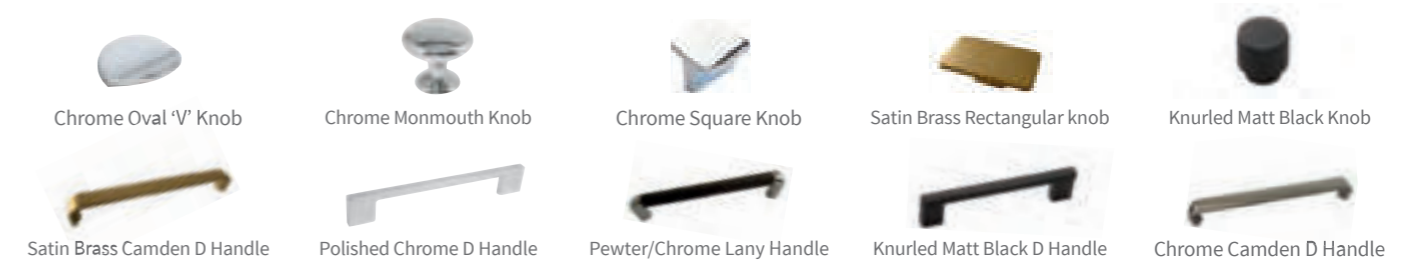

**Carcass options for Hampshire and Rosedale**

**Handle options - see page 110**

A selection of thirty shades to suit any taste and complement all colour schemes **Price band 2**

A selection of thirty shades to suit any taste and complement all colour schemes **Price band 2**