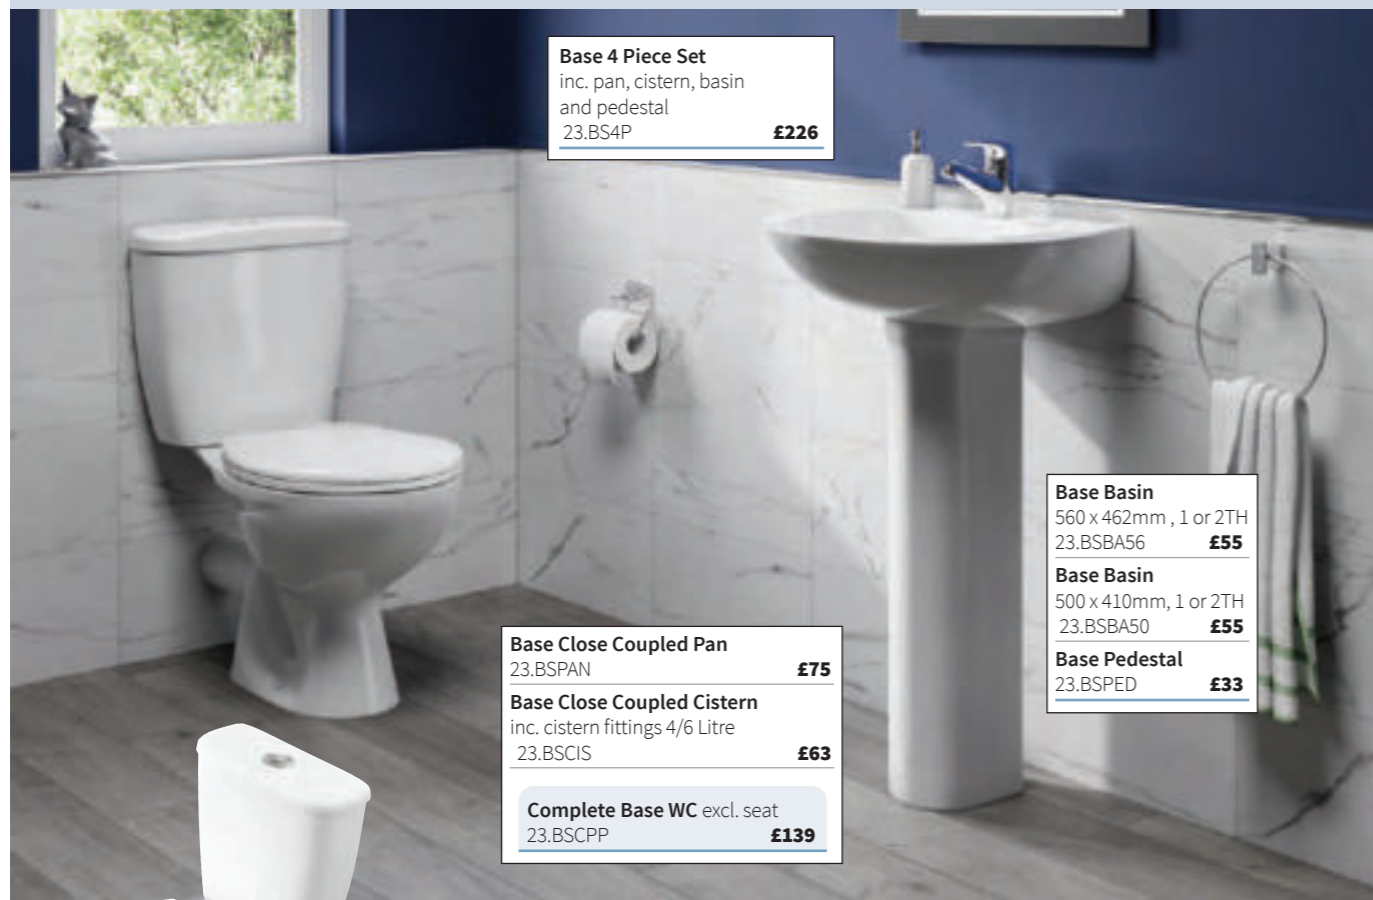

Base WCs - WRAS approved fittings, lifetime ceramic guarantee

B

Base 4 Piece Set
inc. pan, cistern, basin
and pedestal
23.BS4P **£226**

Base Basin
560 x 462mm, 1 or 2TH
23.BSBA56 **£55**
Base Basin
500 x 410mm, 1 or 2TH
23.BSBA50 **£55**
Base Pedestal
23.BSPED **£33**

Base Close Coupled Pan
23.BSPAN **£75**

Base Close Coupled Cistern
inc. cistern fittings 4/6 Litre
23.BSCIS **£63**

Complete Base WC excl. seat
23.BSCPP **£139**

Smooth WC
651mm projection.
Pan 23.ASWHMPA **£164**

Cistern - incl. fittings
23.ASWHMCIPB **£172**

Base Back To Wall Pan
528mm projection
23.BSPBWP **£110**

**Comfort Height
Base Back To Wall Pan**
560mm projection
23.DOCMBWPA **£320**

Base Wall Hung Pan
521mm projection.
Excl. concealed frame and
cistern, see page 72 - 81
23.BSPWHP **£180**