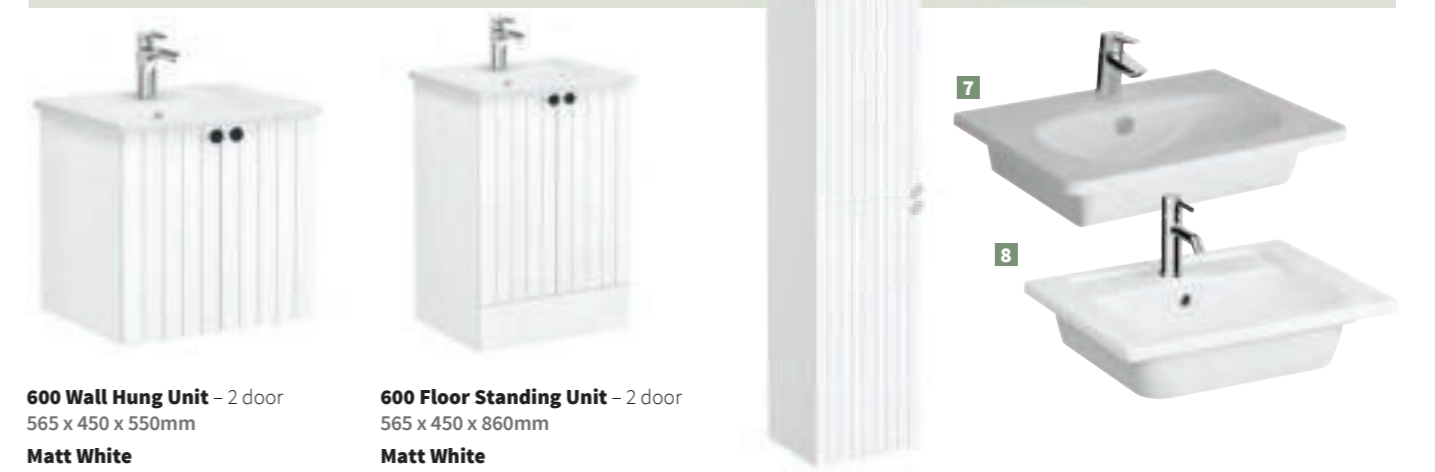

Root Groove – matt white, matt grey, matt dark blue and matt fjord green Z/B

1. **600 Wall Hung Unit** – 2 door
   565 x 450 x 550mm
2. **Matt White** 76.GD6MW **£426**
   - **Matt Dark Blue** 76.GD6DB **£426**
   - **Matt Grey** 76.GD6MG **£426**
   - **Matt Fjord Green** 76.GD6FG **£426**
3. **7 Zentrum 600mm Basin** - 1TH
   76.ZFBA6 **£264**
4. **8 Integra 600mm Basin** - 1TH
   76.IFBA6 **£264**
5. **600 Floor Standing Unit** – 2 door
   565 x 450 x 860mm
6. **Matt White** 76.GFS6MW **£570**
   - **Matt Dark Blue** 76.GFS6DB **£570**
   - **Matt Grey** 76.GFS6MG **£570**
   - **Matt Fjord Green** 76.GFS6FG **£570**
7. **7 Zentrum 600mm Basin** - 1TH
   76.ZFBA6 **£264**
8. **8 Integra 600mm Basin** - 1TH
   76.IFBA6 **£264**
9. **Tall Unit**
   2 door
   420 x 360 x 1800mm
10. **Matt White** 76.GTUMW **£693**
    - **Matt Dark Blue** 76.GTUDB **£693**
    - **Matt Grey** 76.GTUMG **£693**
    - **Matt Fjord Green** 76.GTUFG **£693**

Black handles come as standard

Classic/Groove Handle (optional)

- **Chrome** single 76.CGHC **£15**
- **White** single 76.CGHW **£15**

All retail prices include VAT
Measurements W x D x H
For Vitra brassware, see pages 426 - 429