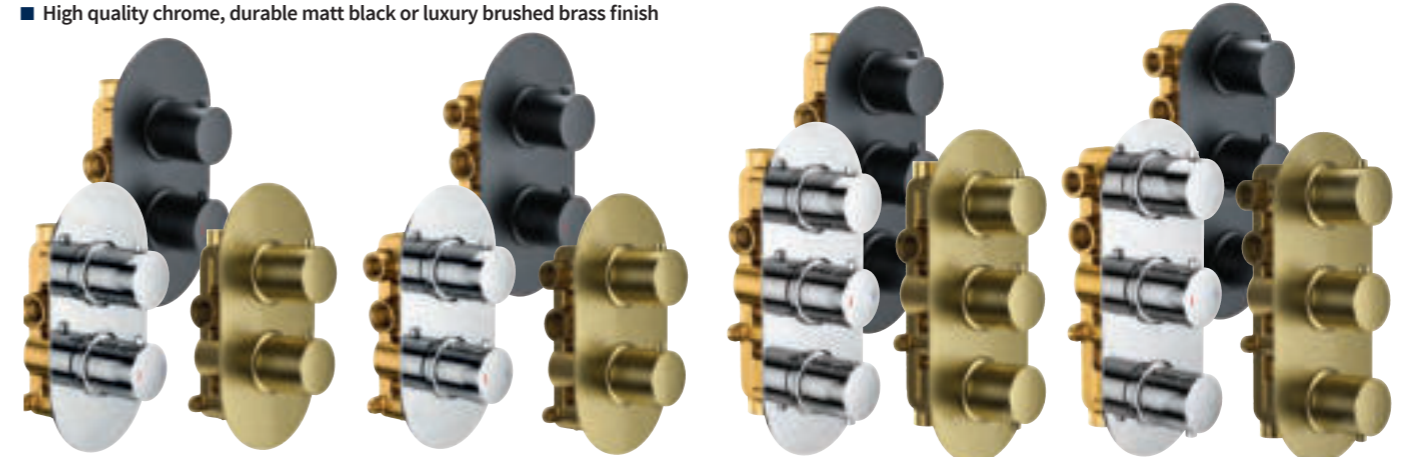

Single outlet, Two Controls Concealed Thermostatic Valve stainless steel wall plate with round zinc alloy handles	Double Outlet, Two Controls Concealed Thermostatic Valve stainless steel wall plate with round zinc alloy handles	Double Outlet, Three Controls Concealed Thermostatic Valve stainless steel wall plate with round zinc alloy handles	Triple Outlet, Three Controls Concealed Thermostatic Valve stainless steel wall plate with round zinc alloy handles
Chrome 167.BW1TSV £246 Matt black 167.BW1TSVBL £284 Brushed brass 167.BW1TSVBB £318	Chrome 167.BW2TSV £279 Matt black 167.BW2TSVBL £321 Brushed brass 167.BW2TSVBB £359	Chrome 167.BW3TSV £342 Matt black 167.BW3TSVBL £393 Brushed brass 167.BW3TSVBB £416	Chrome 167.BW33TSV £342 Matt black 167.BW33TSVBL £393 Brushed brass 167.BW33TSVBB £441