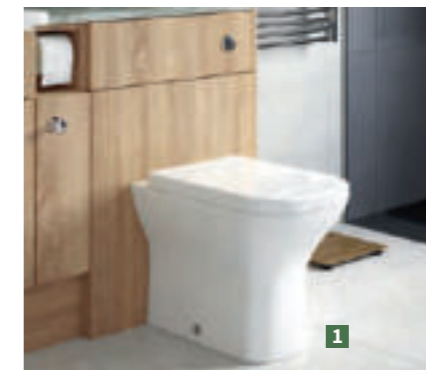

### Pans, Frames and Concealed Cisterns

<b>1 Smart Back to Wall Pan</b> 515mm projection 05.PA05	<b>£226</b>
<b>Soft Close Seat (White plastic)</b> 05.TS07	<b>£81</b>
<b>2 Evoque Back to Wall Pan</b> 520mm projection 05.PA03	<b>£246</b>
<b>Soft Close Seat (wooden)</b> White 05.TS10	<b>£160</b>
<b>3 Painted ●</b> 05.TS11	<b>£329</b>