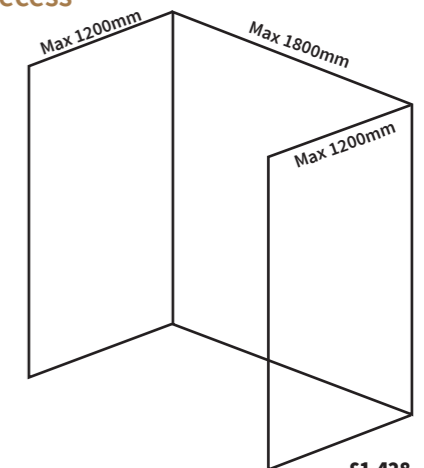

Price Group 1 152.E1	£1,428
Price Group 2 152.E2	£1,739
Price Group 3 152.E3 excluded finishes, see page 334	£1,891

Pack C - Large Corner

For large shower enclosures, wetrooms or baths up to 2400mm

Pack includes:
2 x 1200mm postformed panels
1 x 1200mm tongue & groove panel
3 tubes neutral Complete Adhesive
1 tube colour match Complete Sealant