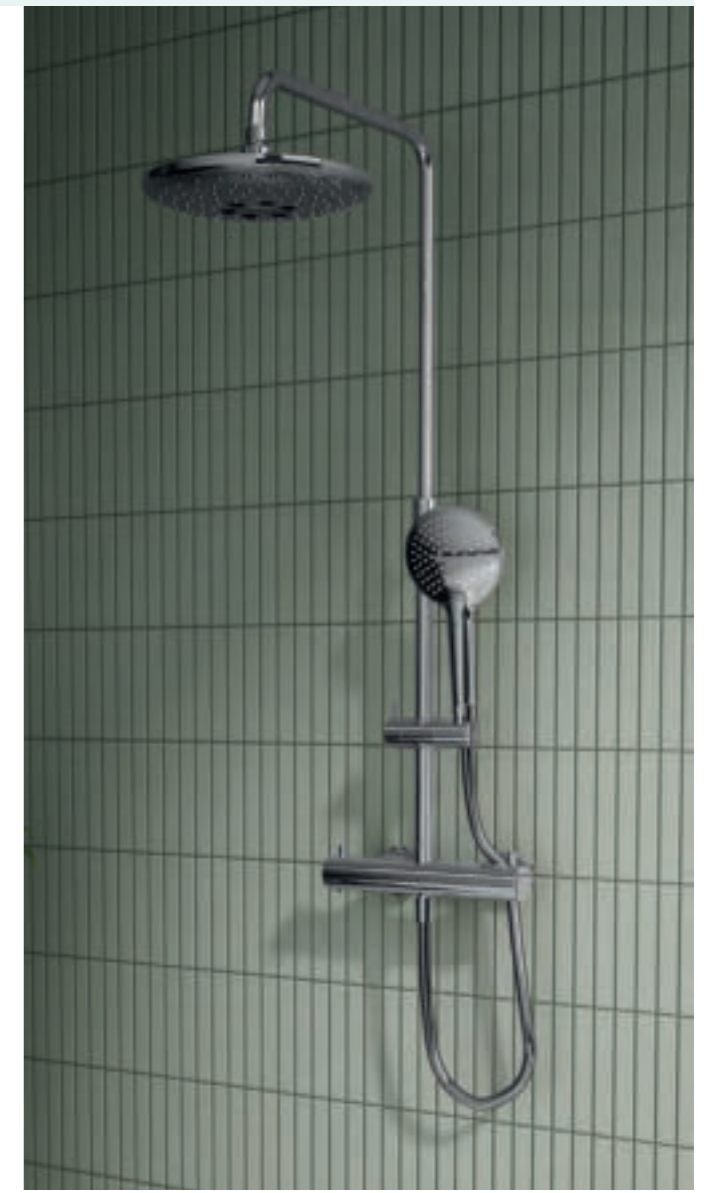

Aquaheat Thermostatic Shower Columns **NEW**

B

Aquaheat Bliss S 230 Thermostatic Shower Column

- Constant temperature and safety stop button at 38°C
- 230mm Ø metal showerhead – 11Ltr/min
- 120mm Ø square select hand shower – 10Ltr/min
- Flow control with Eco stop button to get high flow continuously
- Metal handles
- Telescopic distance adjustment for showerhead
- 180 x 30mm rectangular column
- The specially designed silicon aerator discharges any lime build-up at the spout, with a single touch.
- Easy clean hose
- Safe touch valve
- Easy connection, for concealed installation
- Recommended minimum pressure – 1 Bar

Chrome	76.A47202VUK	£443

Aquaheat Bliss 240 2F Thermostatic Shower Column

- Constant temperature and safety stop button at 38°C
- 240mm showerhead – Aquarian mode 12L/min, Aquamassage mode 10L/min
- 120mm select handshower – 9Ltr/min
- Flow control with Eco stop button to get high flow continuously
- Metal handles
- Telescopic distance adjustment for showerhead
- 24mmØ column
- The specially designed silicon aerator discharges any lime build-up at the spout, with a single touch.
- Easy clean hose
- Safe touch valve
- No concealed installation
- Recommended minimum pressure – 1 Bar

Chrome	76.A47205VUK	£388
Matt Black	76.A4720536VUK	£533
Brushed Nickel	76.A4720534VUK	£559