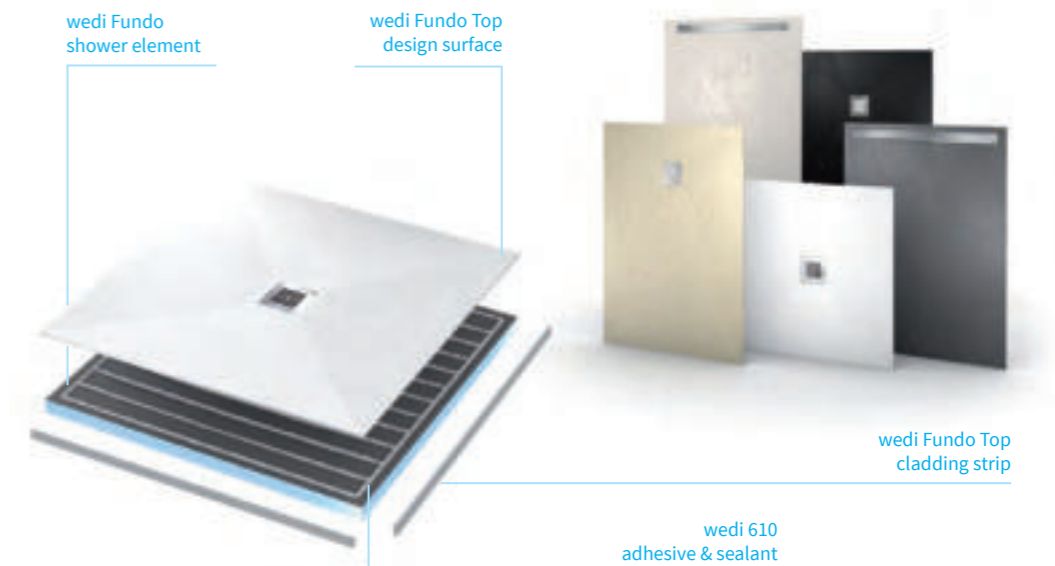

- thanks to the identical slopes, one surface fits both XPS shower trays
- wedi 610 provides waterproof adhesion between the surfaces

SEAMLESS & ANTIBACTERIAL, PROMOTING HYGIENE.

**NON-SLIP PLEASANTLY WARM**  
For ultimate safety & comfort in wet areas