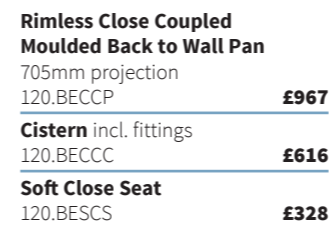

**Rimless Back to Wall Pan**  
580mm projection  
120.BEBWP **£842**

**Soft Close Seat**  
120.BESCS **£328**

**Rimless Close Coupled Moulded Back to Wall Pan**  
705mm projection  
120.BECCP **£967**

**Cistern incl. fittings**  
120.BECCC **£616**