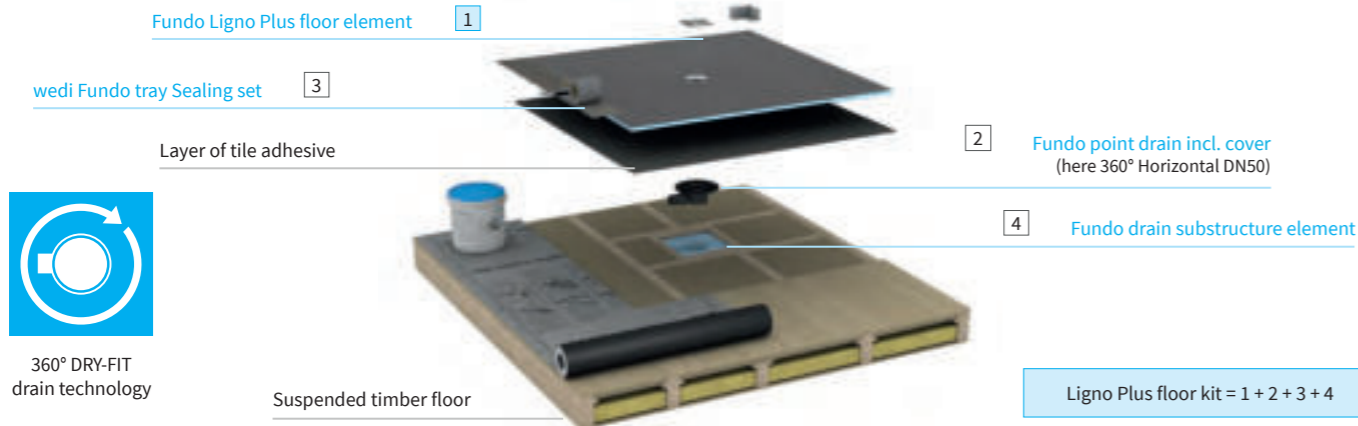

FUNDO SHOWER ELEMENTS - simple, safe & quick

Other sizes are available by special order

Fundo Ligno Plus - Floor element with point drain for timber floors

The flush-to-floor Fundo Ligno Plus shower element with its outer edges of just 20mm, is designed to be integrated into the existing wooden floor without the need to build up additional height.

1	1600 x 1000 x 23mm - offset drain (Suitable for use with Fundo top, see below)	164.LP1610	£555
1	1200 x 900 x 23mm - offset drain (Suitable for use with Fundo top, see below)	164.LP1290	£381