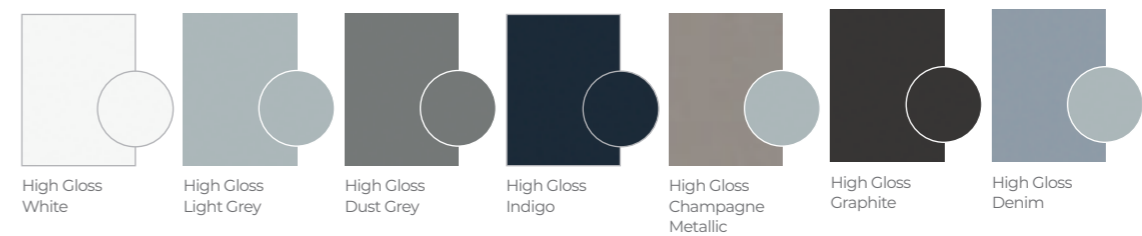

Front and Carcase Colours

All retail prices include VAT