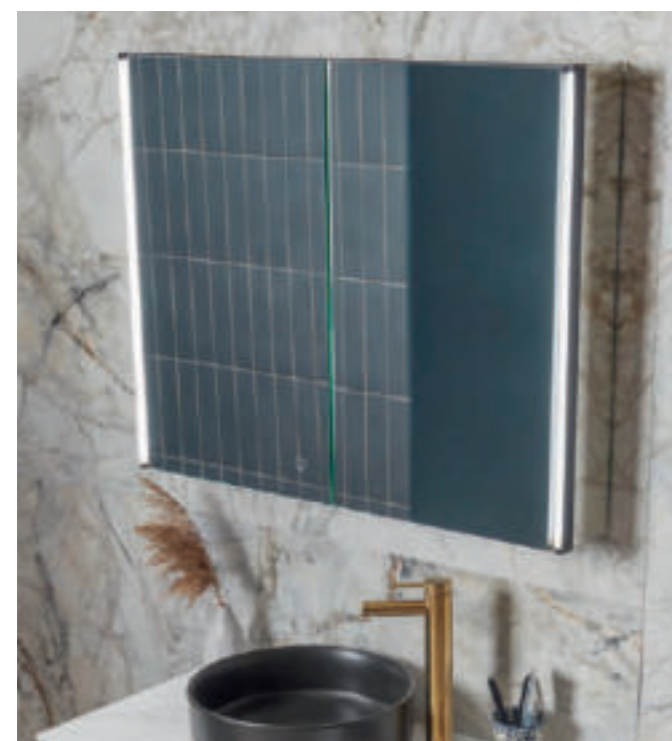

Portrait Cabinets

- Can be surface mounted or recessed
- Available in 500mm, 600mm and 800mm widths
- Variable & dimmable LEDs provide warmth and brightness from an invigorating daylight white (6000k) to a relaxing warm white (2700k)
- Touch controlled on/off bar to operate lighting and heated demister pad
- Internal two-pin and USB charging sockets for toothbrushes and shavers
- Heated demister pad prevents mirror from steaming up
- Soft-close doors provide quiet, controlled closure
- Features four adjustable glass shelves
- Double sided mirror doors and mirrored sides

Façade Cabinets

- Can be surface mounted or recessed
- Available in 481mm, 641mm, 841mm and 1041mm widths.
- An integrated demister prevents the mirror steaming up
- while soft-close doors provide quiet, controlled closure
- Built-in charging socket for your shaver or toothbrush
- Black finish
- Mirror sides