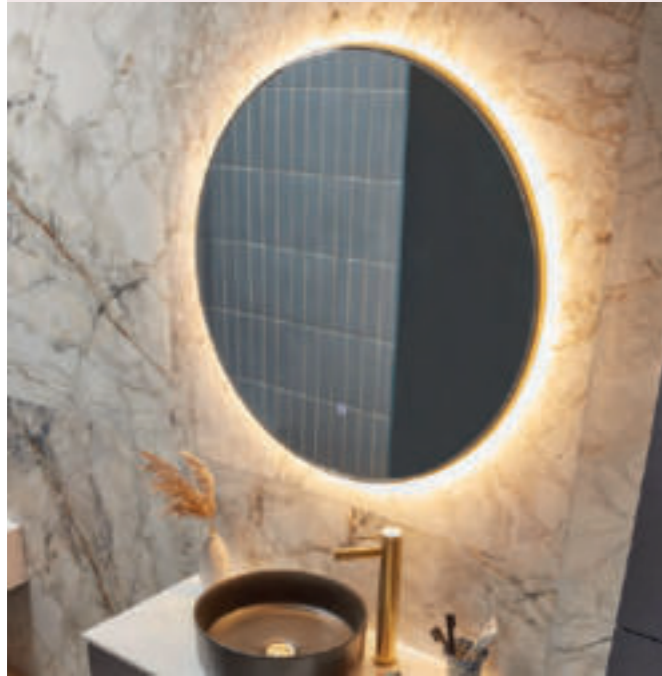

Illuminated Mirrors

C

Oxygen Illuminated Mirrors

- Ambient back lighting
- Variable & dimmable LEDs provide warmth and brightness from an invigorating daylight white (6000k) to a relaxing warm white (2700k)
- Touch controlled on/off button to operate lighting and heated demister pad
- Heated demister pad prevents mirror from steaming up
- Slim depth design

Matt Black

600 Circular Mirror 06.XGM60CBL	600w x 600h x 30dmm	£329
800 Circular Mirror 06.XGM80CBL	800w x 800h x 30dmm	£399
Brushed Brass		
600 Circular Mirror 06.XGM60CBL	600w x 600h x 30dmm	£329
800 Circular Mirror 06.XGM80CBL	800w x 800h x 30dmm	£399

Portal Illuminated Mirrors

- Ambient back lighting
- Floating design
- Variable & dimmable LEDs provide warmth and brightness from an invigorating daylight white (6000k) to a relaxing warm white (2700k)
- Touch controlled on/off button to operate lighting and heated demister pad
- Heated demister pad prevents mirror from steaming up
- Can be hung portrait or landscape (excluding circular & 1000mm mirrors)

500 Rectangular Mirror 06.PTM050	500w x 700h x 29dmm	£250
600 Rectangular Mirror 06.PTM060	600w x 800h x 29dmm	£290
1000 Rectangular Mirror 06.PTM100	1000w x 500h x 29dmm	£350
600 Circular Mirror 06.PTM60C	600w x 600h x 29dmm	£250
800 Circular Mirror 06.PTM80C	800w x 800h x 29dmm	£310