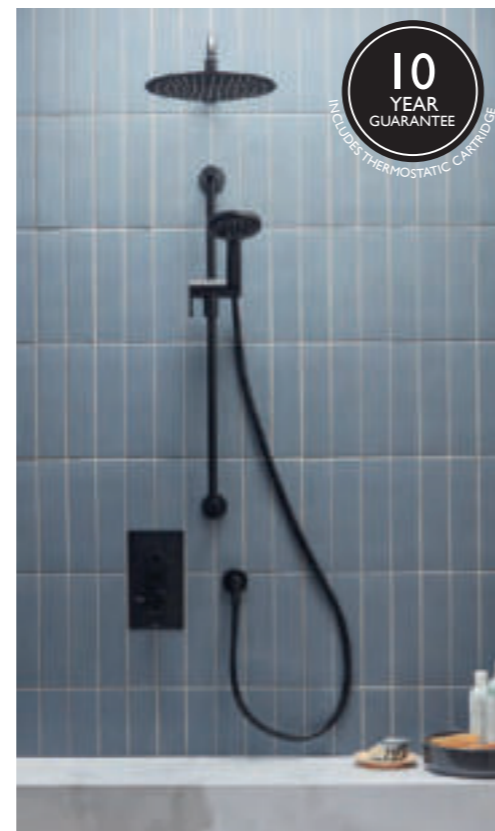

Quantum Dual Function Shower System With Riser Kit & Overhead Shower

- Separate flow and temperature controls
- 250mm stainless steel overhead shower
- 110mm 3 function push button control shower handset
- Anti-Scald thermostatic control for safe showering
- Riser rail and shower arm can be cut to length to suit installation
- Includes easy fix brass shower arm and elbow
- Minimum recommended pressure 1.0bar

Black	06.SQT1612	£775
Brushed Brass	06.SQT1613	£875