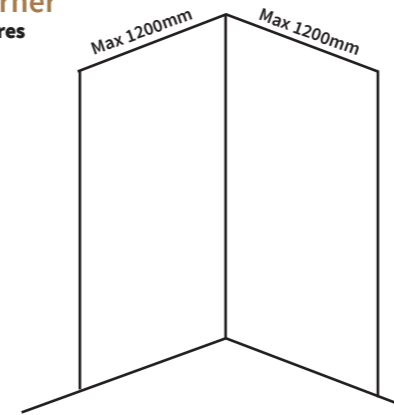

Price Group 1 152.A1	£823
Price Group 2 152.A2	£1,005
Price Group 3 152.A3	£1,089

Pack D - Small Recess

For small shower enclosures up to 1200mm

Pack includes:
2 x 1200mm postformed panels
1 x 1200mm tongue & groove panel
3 tubes neutral Complete Adhesive
1 tube colour match Complete Sealant