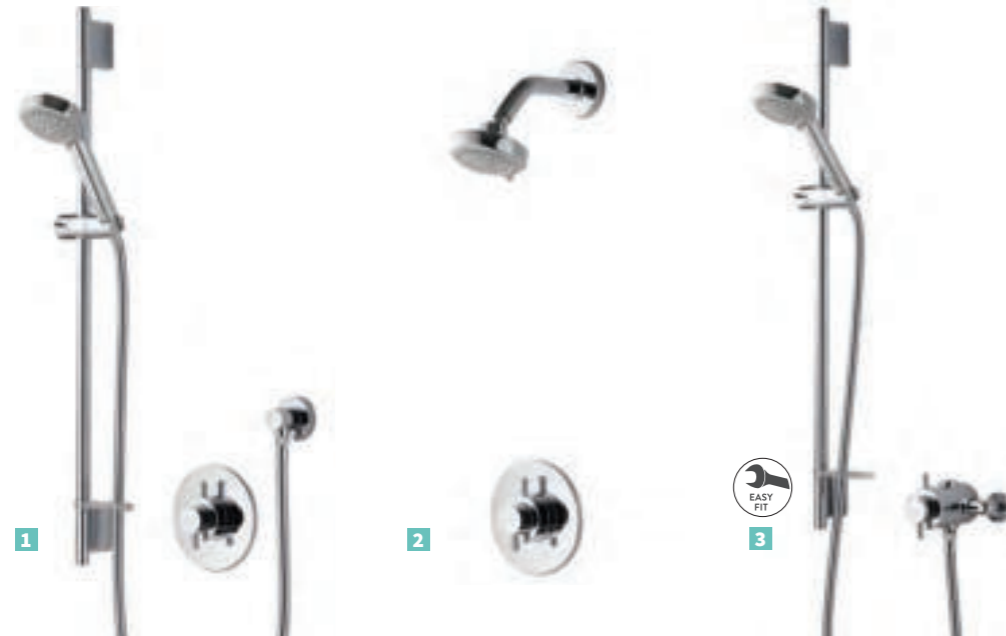

- Luxury brass valves with chrome finish ■ Dual lever for effective flow and temperature control ■ Generous proportioned 105mm Harmony showerhead with 4 impressive spray patterns ■ ECO spray setting delivers up to 25% water saving ■ Easy clean nozzles ■ Suits all approved domestic UK water systems