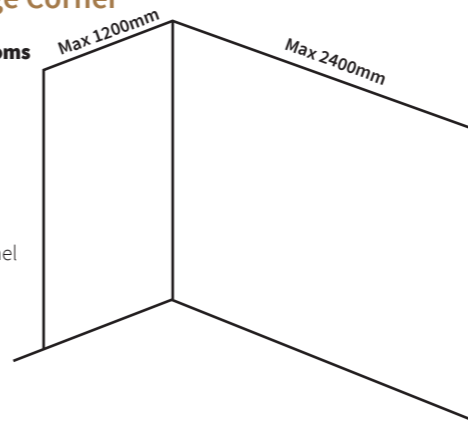

Price Group 1 152.C1	£1,216
Price Group 2 152.C2	£1,488
Price Group 3 152.C3	£1,614

Pack F - Large Recess

For large shower enclosures, wetrooms or baths up to 2400mm

Pack includes:
2 x 1200mm postformed panels
2 x 1200mm tongue & groove panels
4 tubes neutral Complete Adhesive
1 tube colour match Complete Sealant