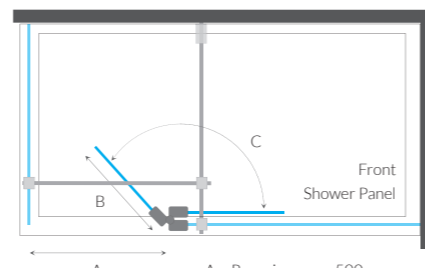

Fold Away Right Hand Hinged Deflector Panel