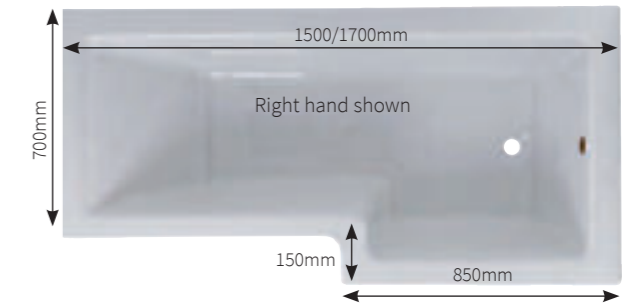

contemporary baths

Trojancast: Our Intensive Reinforcement

Trojan built a complete new factory to manufacture Trojancast products.

Separate from all other production areas, the dedicated factory has been equipped with the latest technologies and is run by a team of specialist personnel who take pride in each and every Trojancast bath they produce.

Quality means everything

At each stage of production each individual bath is checked to ensure it reaches our high standards. Each individual employee that checks the bath stamps a label acknowledging they have fulfilled their job requirement. This ensures that the bath manufactured meets our quality criteria. This check label is placed on the back of the bath and remains with it through to delivery and installation.

Adding value at every stage

As well as the natural benefits of acrylic and the intensive reinforcement of the Trojancast process, all Trojancast baths come with our luxury fittings pack.

The guarantee on a Trojancast bath increases from our standard 25 years to 30 years, giving you extra peace of mind.

Substantial reinforcement

Insulating properties

Peace of mind

Made in England

Guaranteed

Canaletto – no tap holes

B

Canaletto Single Ended Bath		Standard	Trojancast
1700 x 700mm	21.C17SE	£360	£640
1700 x 750mm	21.C175SE	£382	£677
1800 x 800mm	21.C18SE	£492	£810

Canaletto Double Ended Bath		Standard	Trojancast
1700 x 700mm	21.C17DE	£365	£621
1700 x 750mm	21.C175DE	£391	£657
1700 x 800mm	21.C178DE	£461	£776

shower baths

Cube – no tap holes

B