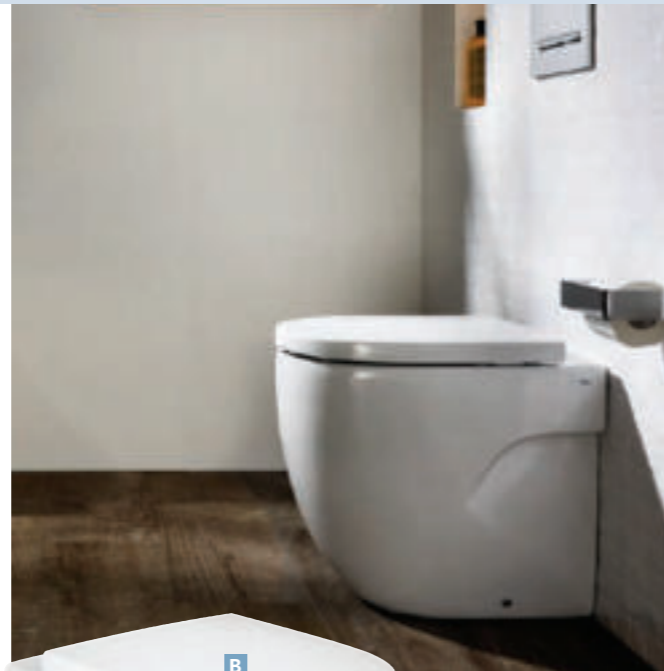

B Meridian-N Luxury Rimless Wall Hung Pan
Suitable for use with seat B with hidden fixation, 560mm projection
120.MRWHP **£704**

B Meridian-N Luxury Soft Close Seat
120.MSCS **£212**

C Meridian-N Slim Seat
120.MSSCS **£212**