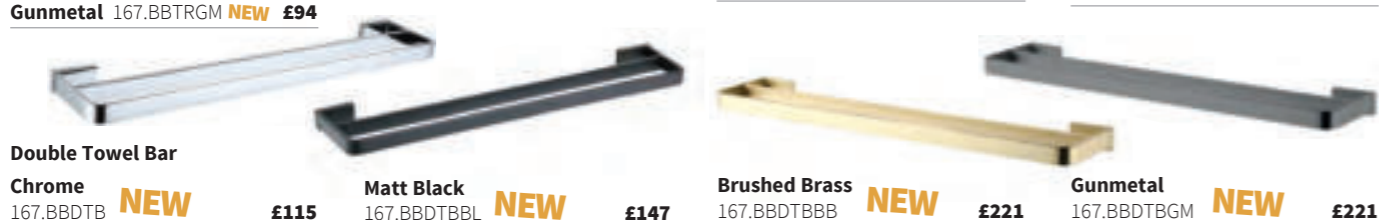

Toilet Brush Holder tempered glass

Chrome	167.BBTBH	£81
Matt Black	167.BBTBHBL	£99

Double Towel Bar

Chrome	167.BBDTB	NEW £115

Matt Black	167.BBDTBBL	NEW £147

Brushed Brass	167.BBDTBBB	NEW £221

Gunmetal	167.BBDTBGM	NEW £221

Camberwell Flexi-Fix™ Wall Mounted Accessories

Flexi-Fix™ ■ Durable zinc alloy construction ■ High quality chrome plated finish ■ Modern angular design ■ Easy fit ■ Unique 'X' plate can be screwed to walls using the same fixing points left by most old accessories, no drilling required. ■ Unique 'X' plate can be glued securely to uneven and shiny tiles or walls, no drilling required. ■ Unique 'X' plate is universal across the Flexi-Fix™ collection so you can easily update your accessories in the future ■ All fixings included