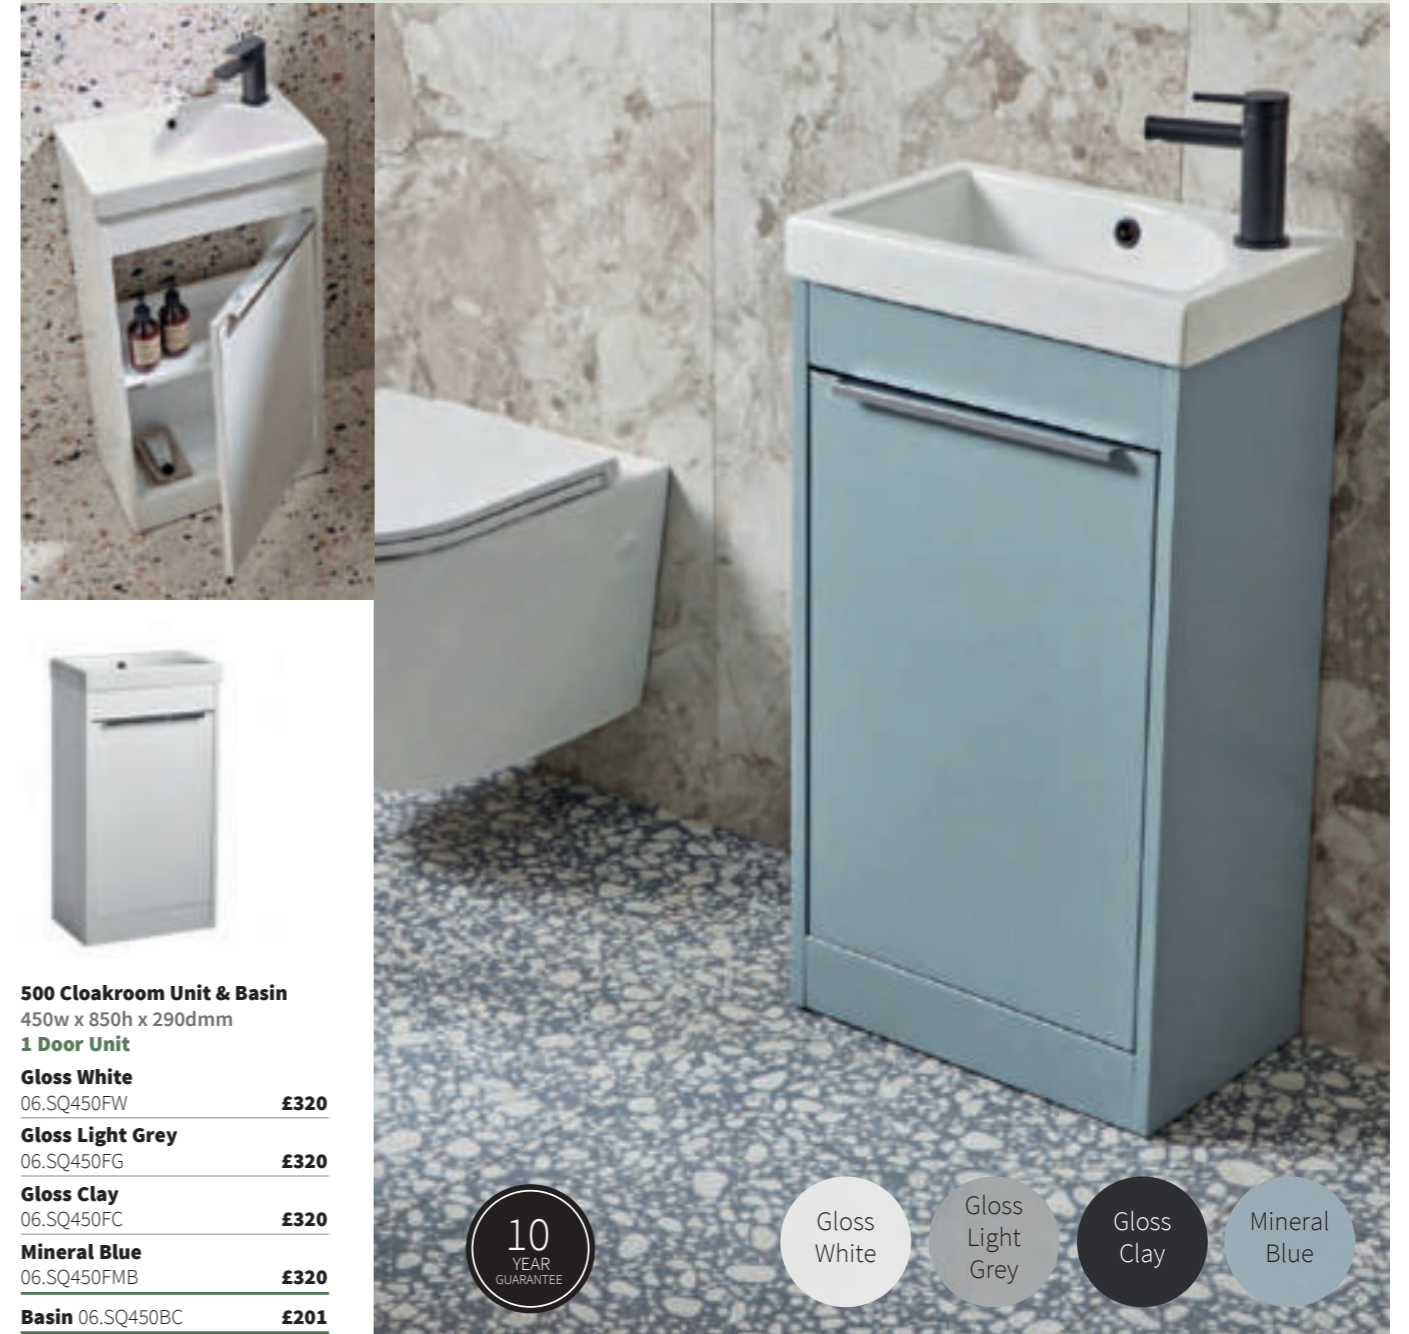

Sequence Cloakroom Collection - gloss white, gloss light grey, gloss clay, mineral blue

c

500 Cloakroom Unit & Basin

450w x 850h x 290dmm

1 Door Unit

Gloss White
06.SQ450FW **£320**

Gloss Light Grey
06.SQ450FG **£320**

Gloss Clay
06.SQ450FC **£320**

Mineral Blue
06.SQ450FMB **£320**

Basin 06.SQ450BC **£201**