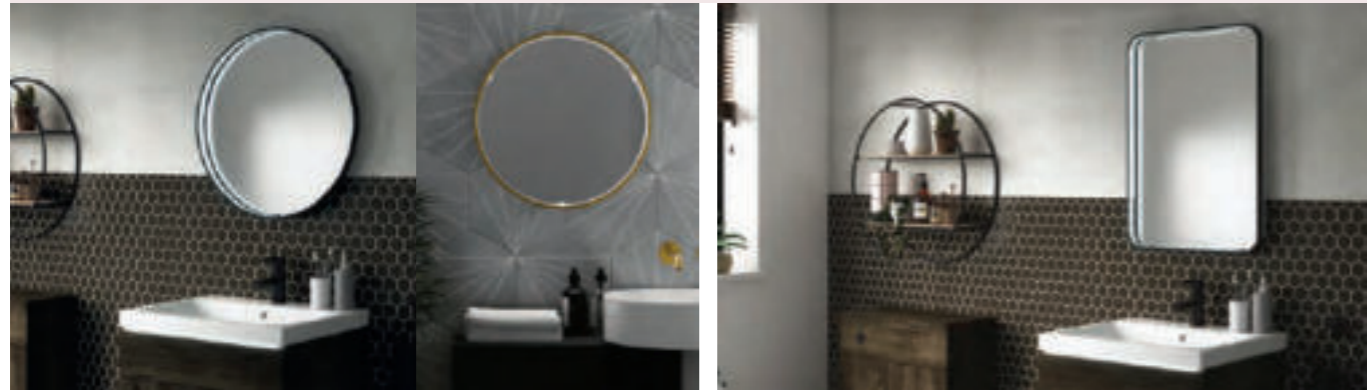

mirrors

Mirrors – IP44 Rated, requires 240V supply

C

Aspect ■ Floating edge, illuminated mirror ■ Fully diffused, cool white LEDs ■ Integrated demister pad ■ Infra-red sensor control ■ 63mm depth

Round	500mm NEW	600mm	Rectangular	500 x 390mm	500 x 700mm
Chrome	-	162.ASPCHR	Matt black	162.ASPRE5MB NEW £195	162.ASPREMB £268
Matt black	162.ASP5MB £181	162.ASPMB £268	Brushed Brass	162.ASPRE5BB £214	162.ASPREBB £295
Brushed Brass	-	162.ASPBB £295