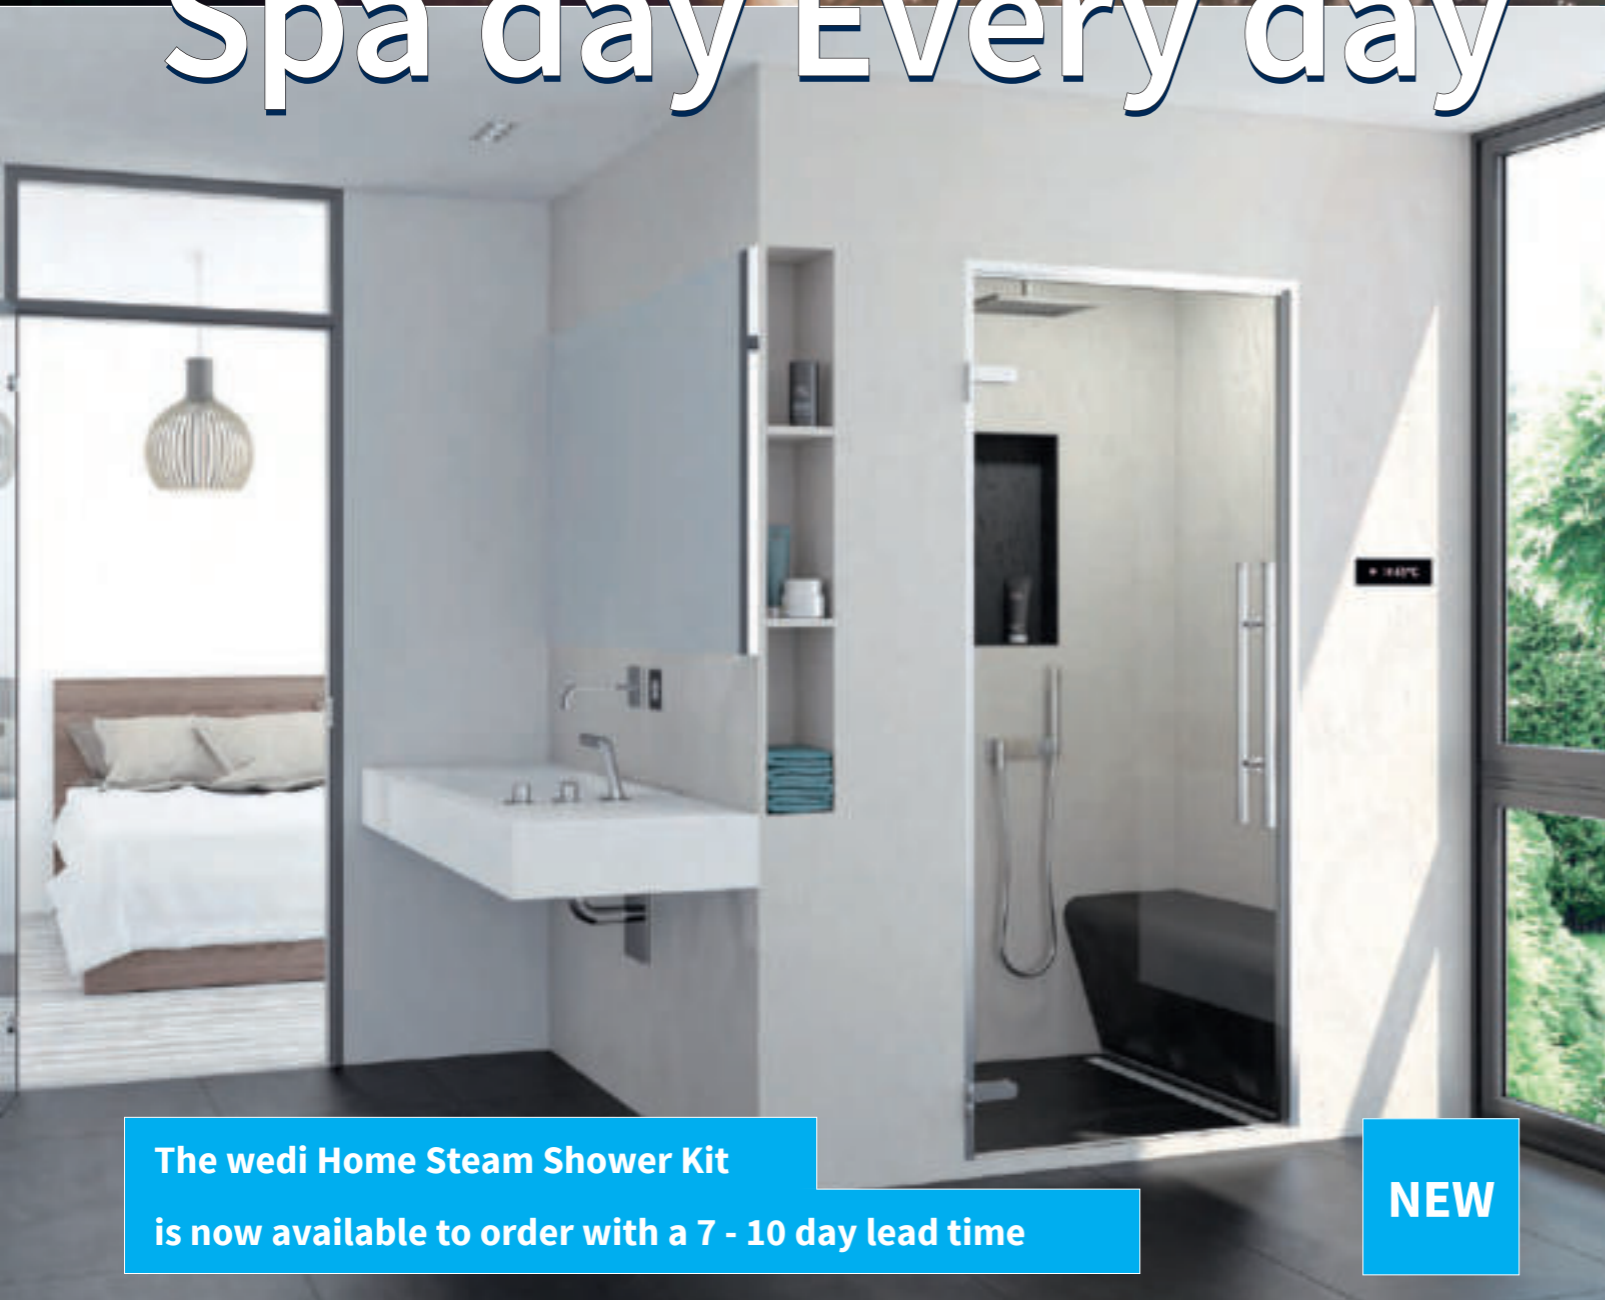

Spa day Every day

Wellbeing begins at home

The wedi Home Steam Shower Kit is now available to order with a 7 - 10 day lead time

NEW