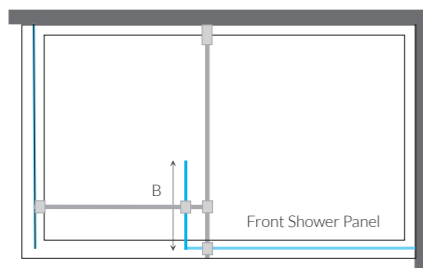

Fixed Deflector Panel