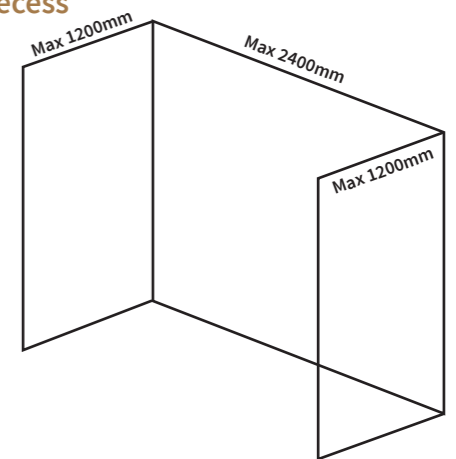

Price Group 1 152.F1	£1,609
Price Group 2 152.F2	£1,971
Price Group 3 152.F3	£2,139

All retail prices include VAT