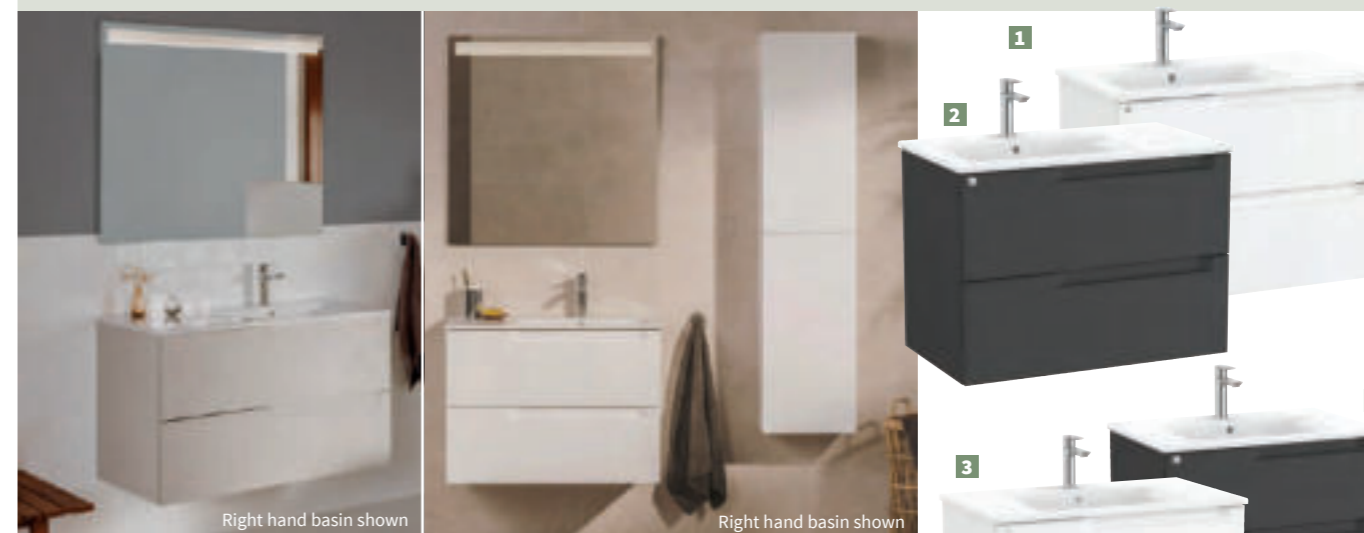

800 2 Drawer Wall Hung Unit - 805 x 460 x 565mm

	Centre	Right hand	Left hand	
Matt White	120.ALSBU82MWH £606	120.ALSBU82RMWH	1 120.ALSBU82LMWH	£606
Matt Black	120.ALSBU82MBL £606	120.ALSBU82RMBL	2 120.ALSBU82LMBL	£606
Pebble Grey	120.ALSBU82PGR £606	120.ALSBU82RPGR	120.ALSBU82LPGR	£606
Basin 1TH	120.GSBA8 £303	120.GSBA8R	120.GSBA8L	£303

800 3 Drawer Wall Hung Unit Incl. Leg set (optional) - 805 x 460 x 740mm

	Centre	Right hand (£)	Left hand (£)	
Matt White	3 120.ALSBU83MWH £741	120.XXALBU83MWHR	120.XXALBU83MWHL	£741
Matt Black	4 120.ALSBU83MBL £741	120.XXALBU83MBLR	120.XXALBU83MBLL	£741
Pebble Grey	120.ALSBU83PGR £741	120.XXALBU83PGRR	120.XXALBU83PGRRL	£741
Basin 1TH	120.GSBA8 £303	120.GSBA8R	120.GSBA8L	£303

1000 2 Drawer Wall Hung Unit - 1005 x 460 x 565mm

	Centre	Right hand (£)	Left hand (£)	
Matt White	5 120.XXALBU102MWH £673	120.XXALBU102MWHR	120.XXALBU102MWHL	£673
Matt Black	6 120.XXALBU102MBL £673	120.XXALBU102MBLR	120.XXALBU102MBLL	£673
Pebble Grey	120.XXALBU102PGR £673	120.XXALBU102PGRR	120.XXALBU102PGRRL	£673
Basin 1TH	120.XXGSBA10 £363	120.XXGSBA10R	120.XXGSBA10L	£363