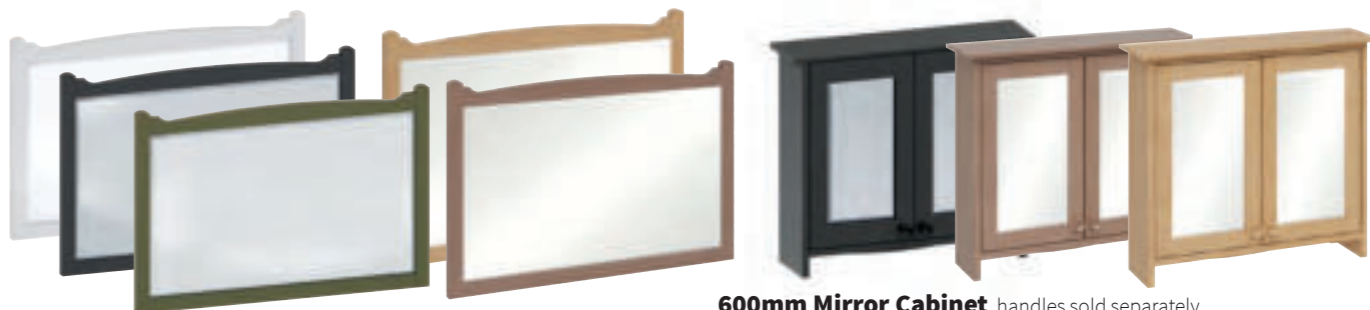

Guild Mirrors and Mirror Cabinets

J/B

600mm Mirror 647 x 72 x 620mm	850mm Mirror 897 x 72 x 620mm	600mm Mirror Cabinet handles sold separately
Painted Finish	Painted Finish	
Varley White 110.GU6057VW £229	Varley White 110.GU8557VW £269	Varley White 110.GU6057VWCAB £449
Ashbee Grey 110.GU6057AG £229	Ashbee Grey 110.GU8557AG £269	Ashbee Grey 110.GU6057AGCAB £449
Carlyle Green 110.GU6057CG £229	Carlyle Green 110.GU8557CG £269	Carlyle Green 110.GU6057CGCAB £449
Solid Wood	Solid Wood	Light Oak 110.GU6557LOK £999
Light Oak 110.XXGU6057LOK £399	Light Oak 110.GU8557LOK £459	Dark Oak 110.GU6557DOK £999
Dark Oak 110.GU6057DOK £399	Dark Oak 110.GU8557DOK £459	Guild Handle Upgrade
		Chrome 110.GUKC £13 each
		Gold 110.GUKG £15 each
		Brushed Nickel 110.GUKG £15 each

All retail prices include VAT | To view the full selection of Guild products go to Claygate.co.uk | For Guild Brassware, see page 418 | For Guild Accessories, see page 221