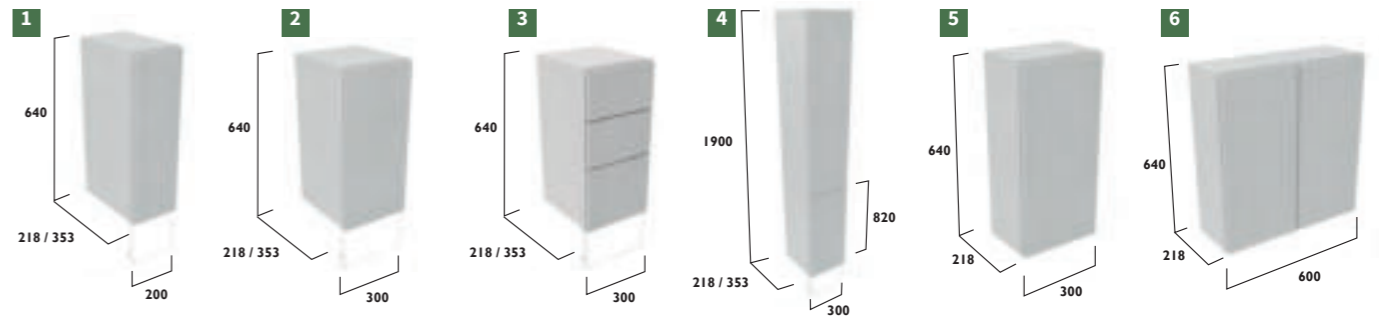

3 Calm 300 Floor Cupboard With Drawer Pack & Carcass (a plinth is required)			
Door Finish	Carcass Finish	Standard Depth Unit Code	
Mineral Blue	Graphite	06.T33D3CMB	
Matt Dark Grey	Graphite	06.T33D3CMDG	
Gloss White	White	06.T33D3CGW	
Gloss Light Grey	Graphite	06.T33D3CGLG	
Price		£778	

4 Calm 300 Full Height Cupboard With Door Pack & Carcass (a plinth is required)			
Door Finish	Carcass Finish	Standard Depth Unit Code	Slim Depth Unit Code
Mineral Blue	Graphite	06.T3FH3CMB	06.T2FH3CMB
Matt Dark Grey	Graphite	06.T3FH3CMDG	06.T2FH3CMDG
Gloss White	White	06.T3FH3CGW	06.T2FH3CGW
Gloss Light Grey	Graphite	06.T3FH3CGLG	06.T2FH3CGLG
Price		£692	£692

5 Calm 300 Wall Cupboard With Door Pack & Carcass		
Door Finish	Carcass Finish	Standard Depth Unit Code
Mineral Blue	Graphite	06.TWC3CMB
Matt Dark Grey	Graphite	06.TWC3CMDG
Gloss White	White	06.TWC3CGW
Gloss Light Grey	Graphite	06.TWC3CGLG
Price		£335

6 Calm 600 Wall Cupboard With Door Pack & Carcass		
Door Finish	Carcass Finish	Standard Depth Unit Code
Mineral Blue	Graphite	06.TWC6CMB
Matt Dark Grey	Graphite	06.TWC6CMDG
Gloss White	White	06.TWC6CGW
Gloss Light Grey	Graphite	06.TWC6CGLG
Price		£491

Legacy - available in flax, metro grey, mineral blue and matt dark grey finish

c

1 Legacy 200 Floor Cupboard With Door Pack & Carcass (*These products have plain fronted door packs)			
Door Finish	Carcass Finish	Standard Depth Unit Code	Slim Depth Unit Code
Mineral Blue	Oak	06.T3FC2LMB*	06.T2FC2LMB*
Flax	Oak	06.T3FC2LFX*	06.T2FC2LFX*
Metro Grey	Oak	06.T3FC2LMG*	06.T2FC2LMG*
Matt Dark Grey	Oak	06.T3FC2LMDG*	06.T2FC2LMDG*
Price		£317	£317

2 Legacy 300 Floor Cupboard With Door Pack & Carcass			
Door Finish	Carcass Finish	Standard Depth Unit Code	Slim Depth Unit Code
Mineral Blue	Oak	06.T3FC3LMB	06.T2FC3LMB
Flax	Oak	06.T3FC3LFX	06.T2FC3LFX
Metro Grey	Oak	06.T3FC3LMG	06.T2FC3LMG
Matt Dark Grey	Oak	06.T3FC3LMDG	06.T2FC3LMDG
Price		£335	£335

3 Legacy 300 Floor Cupboard With Drawer Pack & Carcass (a plinth is required)		
Door Finish	Carcass Finish	Standard Depth Unit Code
Mineral Blue	Oak	06.T33D3LMB
Flax	Oak	06.T33D3LFX
Metro Grey	Oak	06.T33D3LMG
Matt Dark Grey	Oak	06.T33D3LMDG
Price		£778

4 Legacy 300 Full Height Cupboard With Door Pack & Carcass (a plinth is required)			
Door Finish	Carcass Finish	Standard Depth Unit Code	Slim Depth Unit Code
Mineral Blue	Oak	06.T3FH3LMB	06.T2FH3LMB
Flax	Oak	06.T3FH3LFX	06.T2FH3LFX
Metro Grey	Oak	06.T3FH3LMG	06.T2FH3LMG
Matt Dark Grey	Oak	06.T3FH3LMDG	06.T2FH3LMDG
Price		£692	£692

5 Legacy 300 Wall Cupboard With Door Pack & Carcass		
Door Finish	Carcass Finish	Standard Depth Unit Code
Mineral Blue	Oak	06.TWC3LMB
Flax	Oak	06.TWC3LFX
Metro Grey	Oak	06.TWC3LMG
Matt Dark Grey	Oak	06.TWC3LMDG
Price		£335

6 Legacy 600 Wall Cupboard With Door Pack & Carcass		
Door Finish	Carcass Finish	Standard Depth Unit Code
Mineral Blue	Oak	06.TWC6LMB
Flax	Oak	06.TWC6LFX
Metro Grey	Oak	06.TWC6LMG
Matt Dark Grey	Oak	06.TWC6LMDG
Price		£491