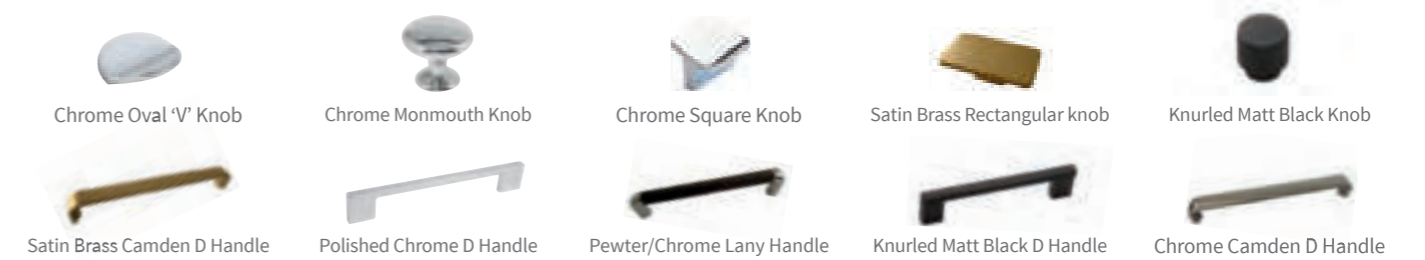

**Made To Order**

**Price band 1**

Incredibly cost effective, available in 4 modern slab door styles, ranging from high gloss, matt, textured grain and woodgrain finishes

Inzo  
Perfect Matt Beige

**Handle options** - see page 110