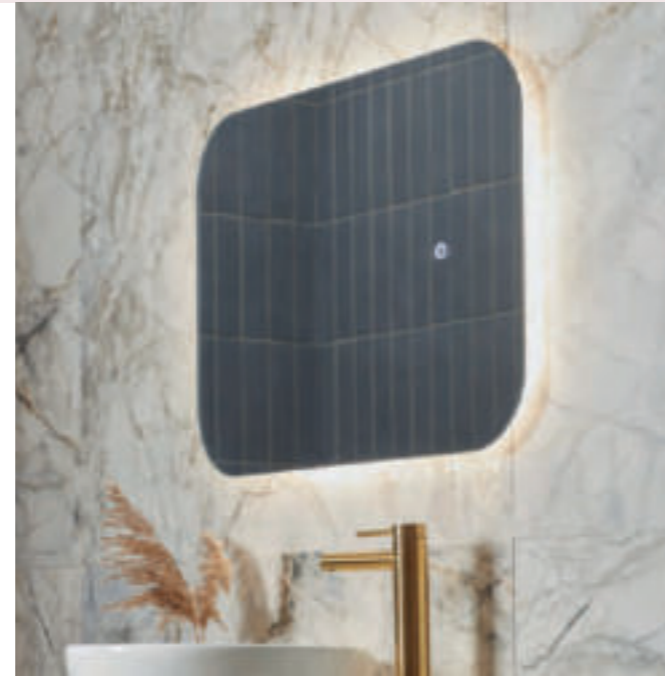

Illuminated Mirrors

C

Oxygen Illuminated Mirrors

- Ambient back lighting
- Variable & dimmable LEDs provide warmth and brightness from an invigorating daylight white (6000k) to a relaxing warm white (2700k)
- Touch controlled on/off button to operate lighting and heated demister pad
- Heated demister pad prevents mirror from steaming up
- Slim depth design

Matt Black

600 Circular Mirror 06.XGM60CBL	600w x 600h x 30dmm	£329
800 Circular Mirror 06.XGM80CBL	800w x 800h x 30dmm	£399
Brushed Brass		
600 Circular Mirror 06.XGM60CBL	600w x 600h x 30dmm	£329
800 Circular Mirror 06.XGM80CBL	800w x 800h x 30dmm	£399

Portal Illuminated Mirrors

- Ambient back lighting
- Floating design
- Variable & dimmable LEDs provide warmth and brightness from an invigorating daylight white (6000k) to a relaxing warm white (2700k)
- Touch controlled on/off button to operate lighting and heated demister pad
- Heated demister pad prevents mirror from steaming up
- Can be hung portrait or landscape (excluding circular & 1000mm mirrors)

500 Rectangular Mirror 06.PTM050	500w x 700h x 29dmm	£250
600 Rectangular Mirror 06.PTM060	600w x 800h x 29dmm	£290
1000 Rectangular Mirror 06.PTM100	1000w x 500h x 29dmm	£350
600 Circular Mirror 06.PTM60C	600w x 600h x 29dmm	£250
800 Circular Mirror 06.PTM80C	800w x 800h x 29dmm	£310