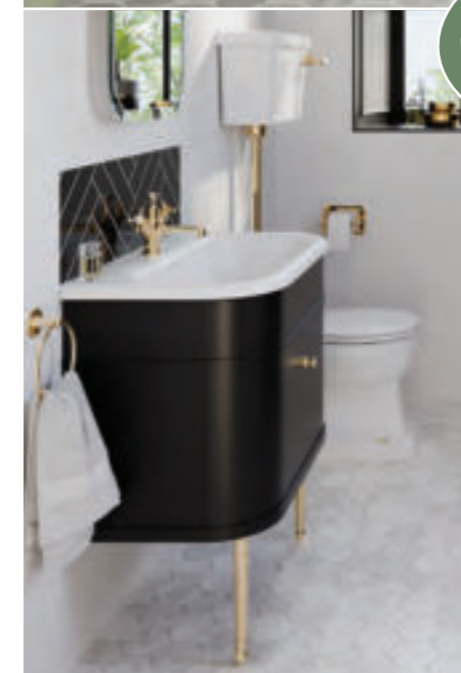

Minerva worktops offer superior strength with a beautiful finish. Available from stock in either pristine white or elegant Carrara white

For Burlington Sanitaryware, see pages 4 - 19
For Burlington Enclosures, see page 300 - 301