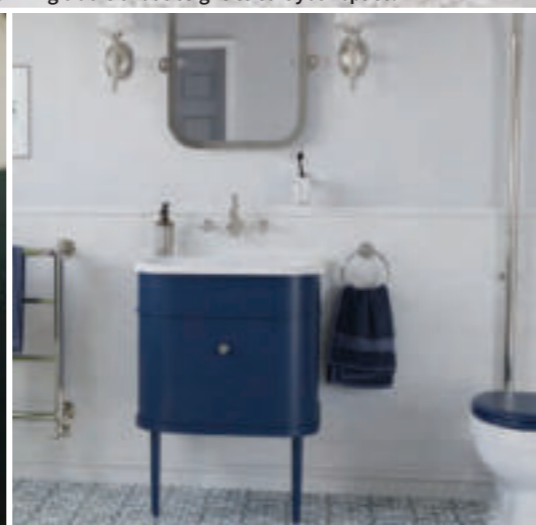

Burlington®

Capturing designs reminiscent of the late 1800s-1900s, Chalfont furniture draws inspiration from these phenomenal eras to bring beautiful representations with modern day practicality. Featured in contemporary colours, this opulent design makes the perfect addition to homes of today. From grand units accentuated with hints of Gold, to elegant cloakroom styles that pair effortlessly with Chrome touches, Burlington's Chalfont furniture collection ensures stunning traditional designs to suit your space.

Burlington® FURNITURE
10
YEARS
GUARANTEE

traditional

Chalfont – grey, blue and matt black

C/G/B

■ Drawer unit with Natural Stone or Ceramic Basins – sold separately ■ Chrome, gold or nickel handles – sold separately ■ Optional legs – sold separately

Unit - 550 x 470 x 530mm		
Grey	110.CH55G	£875
Blue	110.CH55B	£875
Matt Black	110.CH55MB	£875
Ceramic Basin 1 or 3TH 110.CH055 £345		
Small Roll Top Stone Basin NTH 125.B7E £289		

Small Roll Top Stone Basin with upstand NTH
125.B7EUPS **£519**
See page 179

Unit - 650 x 470 x 530mm		
Grey	110.CH65G	£895
Blue	110.CH65B	£895
Matt Black	110.CH65MB	£895
Ceramic Basin 1 or 3TH 110.CH065 £395		
Medium Roll Top Stone Basin NTH 125.B8E £319		

Medium Roll Top Stone Basin with upstand NTH
125.B8EUPS **£519**
See page 179

Unit - 750 x 470 x 530mm		
Grey	110.CH75G	£945
Blue	110.CH75B	£945
Matt Black	110.CH75MB	£945
Ceramic Basin 1 or 3TH 110.CH075 £425		
Large Roll Top Basin NTH 125.B9E £339		

Unit - 1000 x 470 x 530mm		
Grey	110.CH100G	£1,365
Blue	110.CH100B	£1,365
Matt Black	110.CH100MB	£1,365
Ceramic Double Basin 1 or 3TH 110.CH100 £630		
Roll Top Double Basin NTH 125.B10DE £689		

Chalfont extras

C/G/B

Legs (pair)