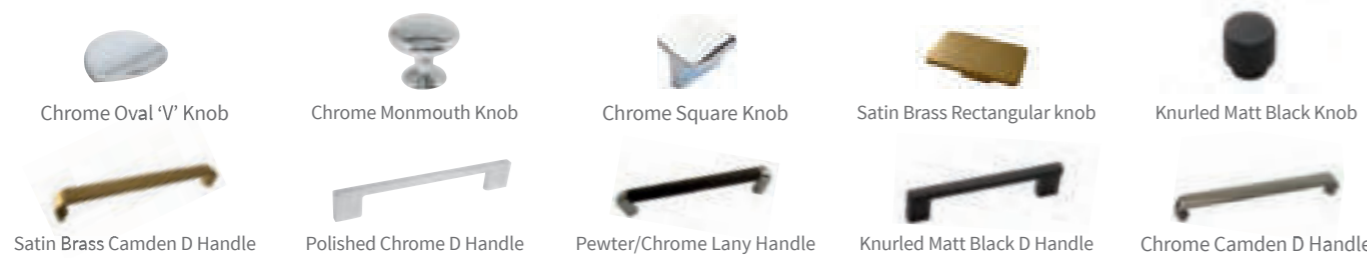

made to order

Fourteen finishes and matching carcase **Price band 0**

14 day lead time

Novo B/C

Handle options - see page 110

Front and Carcase Colours

Door profile
Slab

Door Thickness
18mm

Construction
MFC materials with matching reverse and 1mm ABS matching edge. All woodgrains in Novo finishes run vertically.

Carcase
All colours come on a matching carcase as standard in the Novo range.

made to order

Five finishes with matching carcase **Price band 0**

14 day lead time

Remo B/C

Handle options - see page 110

Front and Carcase Colours

Door profile
Slab

Construction
MFC materials with matching reverse and 1mm ABS matching edge.

Door Thickness
18mm

Carcase
All colours come on a matching carcase as standard in the Remo range.