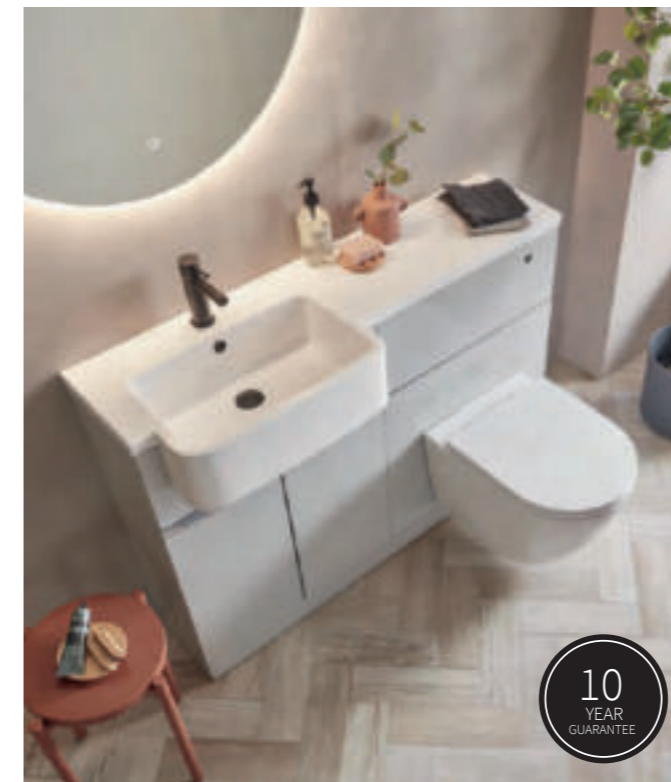

Two Door Tall Column
300w x 1200h x 265dmm
No handles required

Gloss White
06.TACOLW **£261**

Gloss Light Grey
06.TACOLG **£261**

Oxford Blue
06.TACOLOB **£261**

Viridian Green
06.TACOLVRG **£261**

Illuminated colour matched cabinets available in 3 sizes. See page 211 for full details

Gloss White

Gloss Light Grey

Gloss Clay

Oxford Blue

Viridian Green

For Tavistock WCs, see pages 42 - 49

All retail prices include VAT

All retail prices include VAT

For Tavistock brassware, see pages 420 - 425