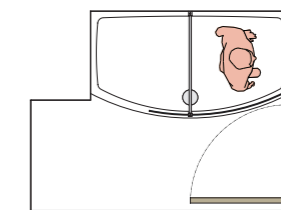

In the same situation an ultimate 1700mm walk-in enclosure creates a more spacious and comfortable showering experience.