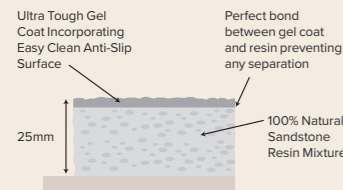

SIZE (MM)	CODE	£
Square		
700 x 700	118.S2570AS	£335
900 x 900	118.S2590AS	£362
Rectangle		
1000 x 800	118.S2518AS	£368
1200 x 800	118.S25128AS	£406
1200 x 900	118.S25129AS	£421
1400 x 800	118.S25148AS	£596
1400 x 900	118.S25149AS	£604
1500 x 800	118.S25158AS	£601
1600 x 800	118.S25168AS	£625
1600 x 900	118.S25169AS	£632
1700 x 800	118.S25178AS	£650
1700 x 900	118.S25179AS	£664
Quadrant		
900 x 900	118.S25Q9AS	£362